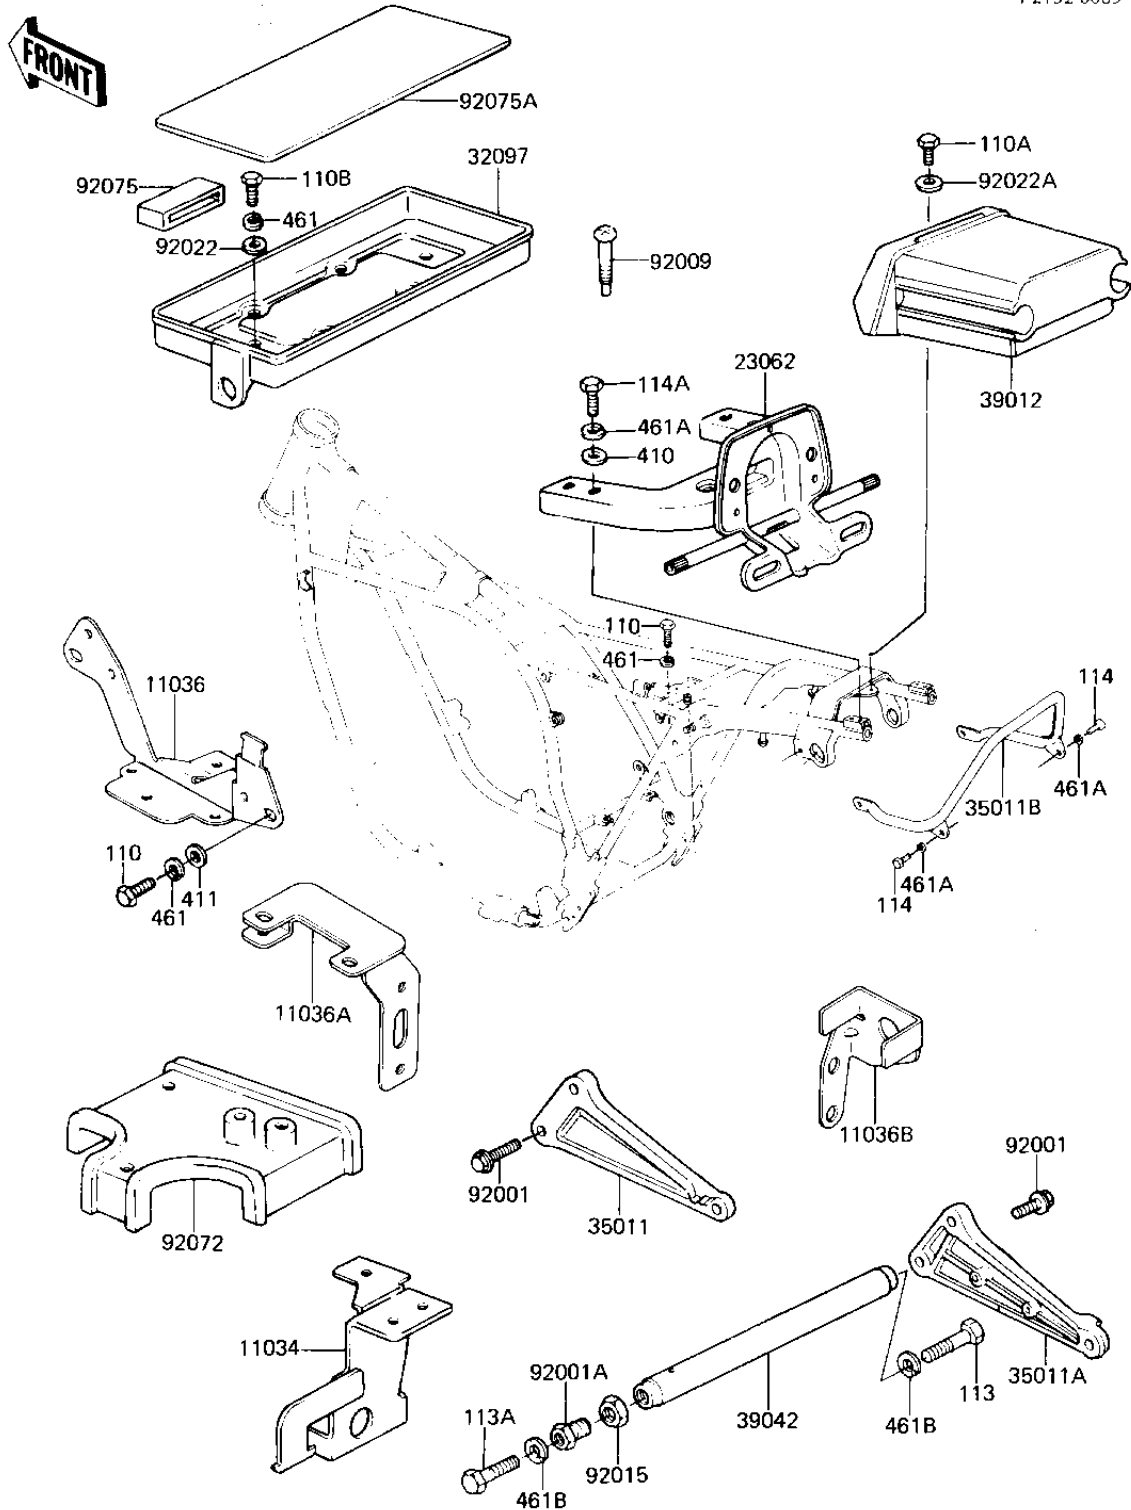

1982 KZ1300-A4 PARTS DIAGRAM

BATTERY CASE/ELECTRO BRACKET

F2132-0069

1982 KZ1300-A4 PARTS LIST

BATTERY CASE/ELECTRO BRACKET

ITEM NAME	PART NUMBER	QUANTITY
BRACKET,BASE (Ref # 11034)	11034-1316	1
BRACKET,MAIN REGULATO (Ref # 11036)	11036-1478	1
BRACKET,SUB REGULATOR (Ref # 11036A)	11036-1479	1
BRACKET,WARNER (Ref # 11036B)	11036-1480	1
BRACKET,ASSY (Ref # 23062)	23062-1003	1
CASE,BATTERY (Ref # 32097)	32097-1015	1
STAY,MUFFLER,L.H (Ref # 35011)	35011-1019	1
STAY,MUFFLER,R.H (Ref # 35011A)	35011-1020	1
STAY,REAR (Ref # 35011B)	35011-1070	1
CASE,STORAGE (Ref # 39012)	39012-1001	1
CROSSMEMBER (Ref # 39042)	39042-1001	1
BOLT,8X28 (Ref # 92001)	92001-1095	4
BOLT,CROSSMEMBER FITT (Ref # 92001A)	92001-1216	1
SCREW,6X38 (Ref # 92009)	92009-1042	1
NUT,CROSSMEMBER FITTI (Ref # 92015)	92015-1086	1
WASHER 6.5X20X1.6T (Ref # 92022)	92022-125	2
WASHER 6.5X22X1.6T (Ref # 92022A)	92022-237	1
BAND,BATTERY (Ref # 92072)	92072-1021	1
DAMPER,BATTERY (Ref # 92075)	92075-1099	1
DAMPER,BATTERY (Ref # 92075A)	92075-1105	1
BOLT-UPSET,6X12 (Ref # 110)	112G0612	5
BOLT-UPSET 6X14 (Ref # 110A)	112B0614	1
BOLT-UPSET,6X16 (Ref # 110B)	112G0616	2
BOLT,HEX HEAD,10X25 (Ref # 113)	113G1025	1
BOLT-UPSET,10X30 (Ref # 113A)	112G1030	1
BOLT-SMALL-UPSET,8X14 (Ref # 114)	115B0814	2
BOLT-SMALL-UPSET,8X16 (Ref # 114A)	115G0816	4
WASHER PLAIN 8MM (Ref # 410)	410B0800	4
WASHER PLAIN 6MM (Ref # 411)	411B0600	3

1982 KZ1300-A4 PARTS LIST

BATTERY CASE/ELECTRO BRACKET

ITEM NAME	PART NUMBER	QUANTITY
WASHER SPRING 6MM (Ref # 461)	461F0600	7
WASHER SPRING 8MM (Ref # 461A)	461F0800	6
WASHER SPRING 10MM (Ref # 461B)	461F1000	2