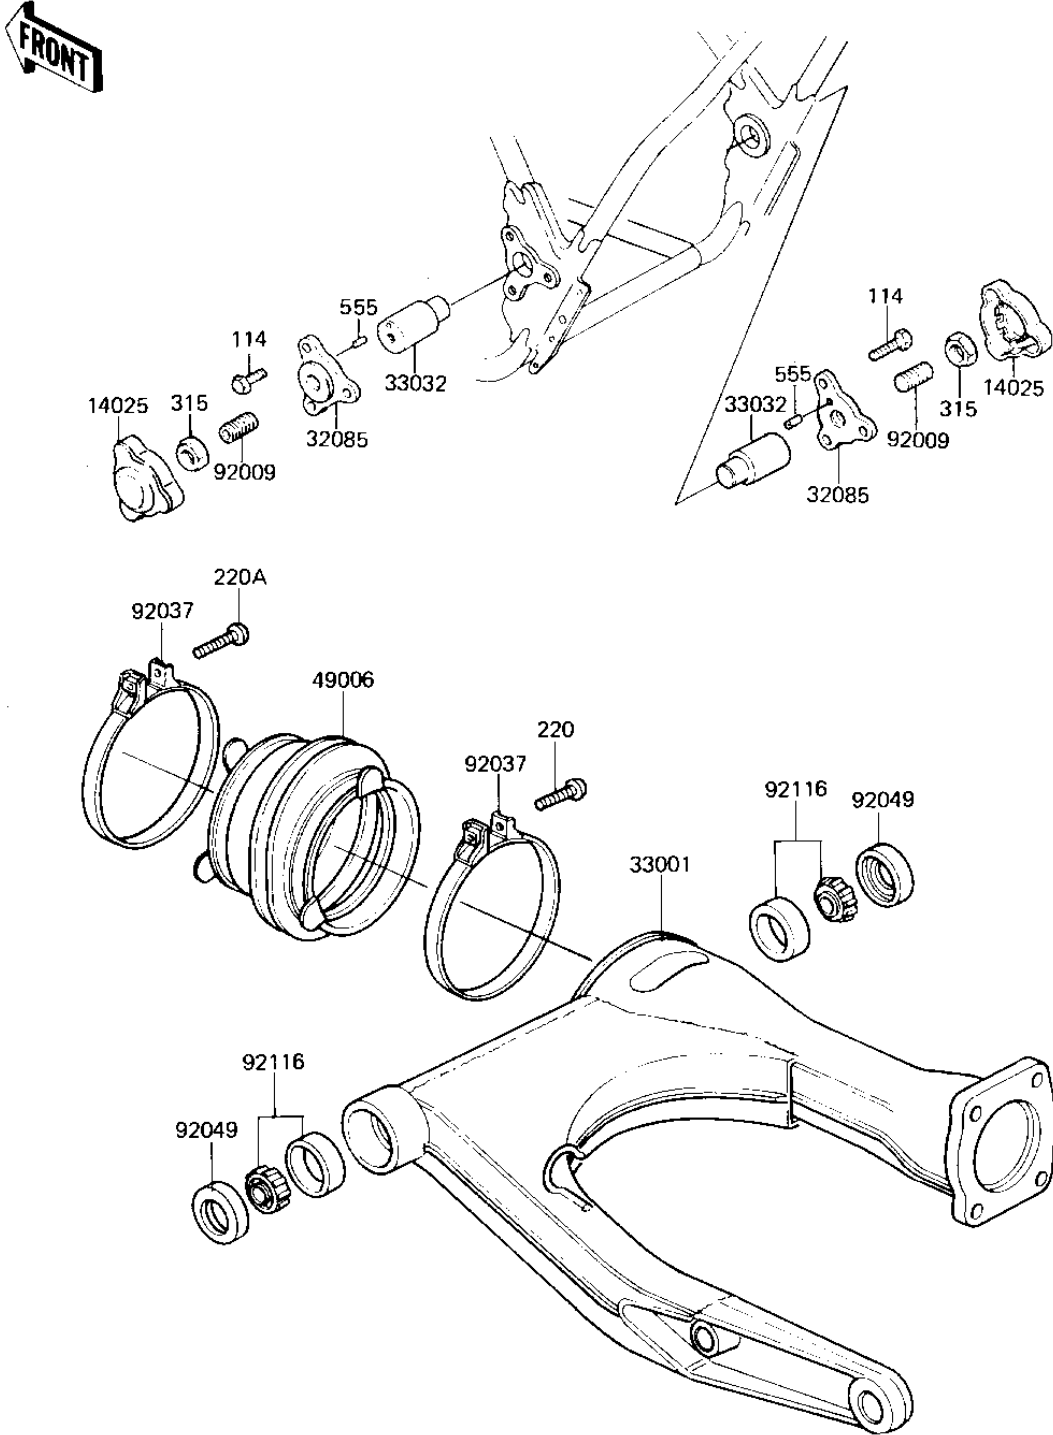

1982 KZ1300-A4 PARTS DIAGRAM

SWING ARM

F2140-0124

1982 KZ1300-A4 PARTS LIST

SWING ARM

ITEM NAME	PART NUMBER	QUANTITY
COVER,SWING ARM (Ref # 14025)	14025-1087	2
STOPPER,SWING ARM (Ref # 32085)	32085-1053	2
ARM,SWING (Ref # 33001)	33001-1026	1
SHAFT,SWING ARM (Ref # 33032)	33032-1016	2
BOOT,SWING ARM (Ref # 49006)	49006-1020	1
SCREW,14X22 (Ref # 92009)	92009-1087	2
CLAMP,SWING ARM BOOT (Ref # 92037)	92037-1097	2
OIL SEAL,26406 (Ref # 92049)	92049-1030	2
BRG,ROLLER,4T30203E1 (Ref # 92116)	92116-1001	2
SCREW-PAN-CROS (Ref # 220)	220B0420	1
SCREW-PAN-CROS (Ref # 220A)	220B0430	1
NUT 14MM (Ref # 315)	315B1400	2
PIN,SPRING,3X14 (Ref # 555)	555A0314	2