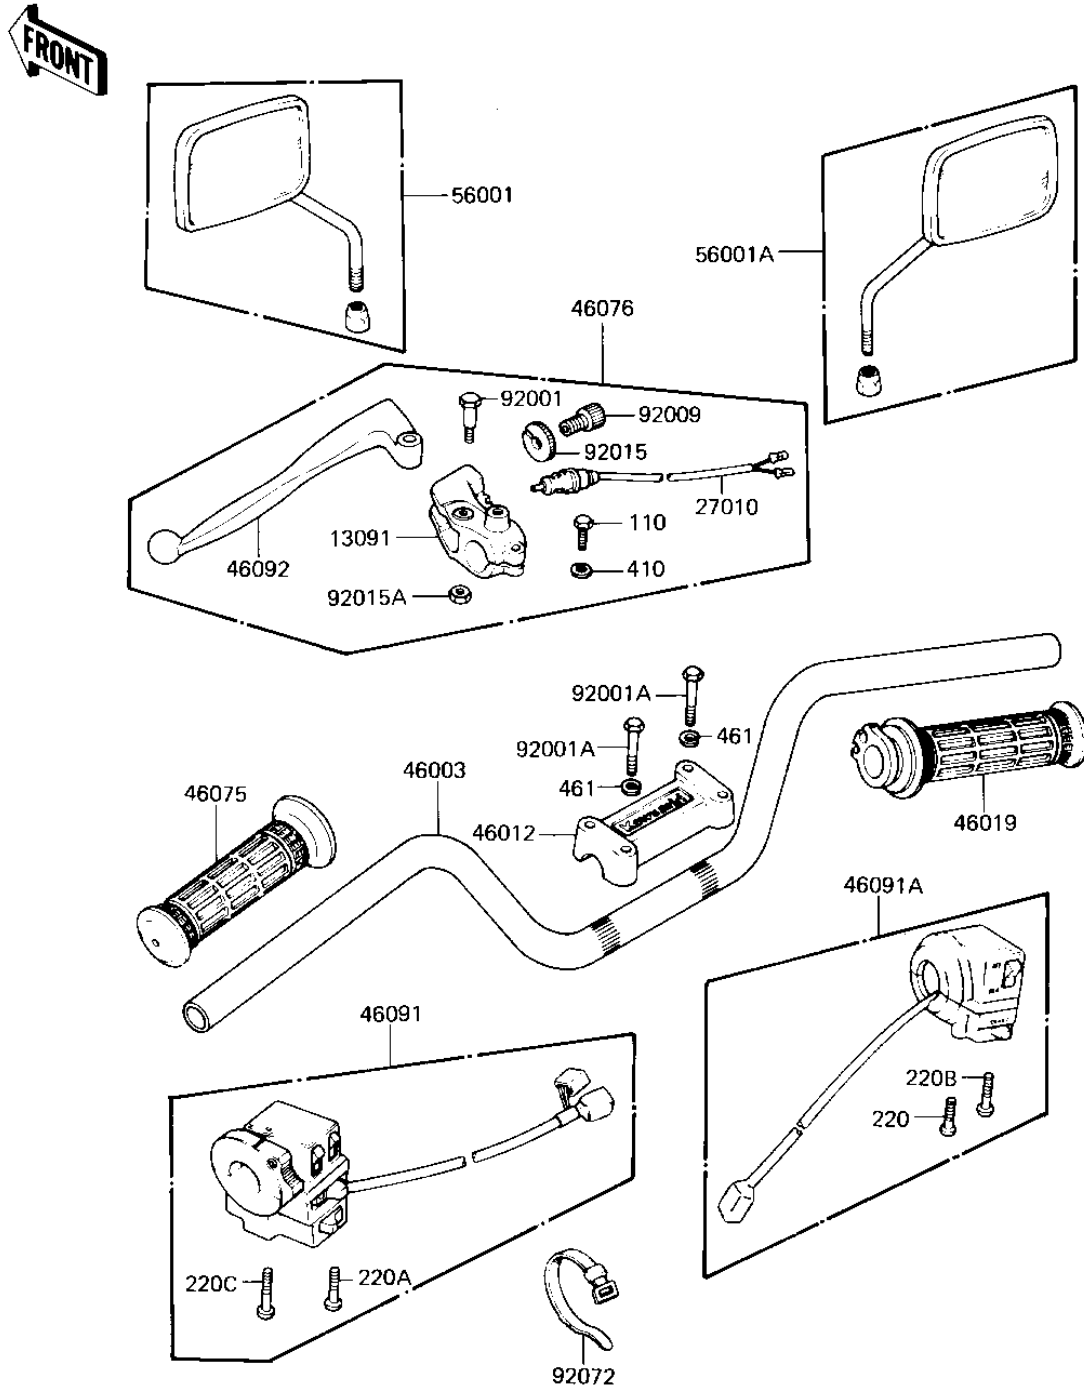

# 1982 KZ1300-A4 PARTS DIAGRAM

## HANDLEBAR

F2310-0163

# 1982 KZ1300-A4 PARTS LIST

## HANDLEBAR

ITEM NAME	PART NUMBER	QUANTITY
HOLDER,CLUTCH LEVER (Ref # 13091)	13091-1046	1
SWITCH,CLUTCH (Ref # 27010)	27043-002	1
HANDLEBAR (Ref # 46003)	46003-1030	1
HOLDER,HANDLEBAR (Ref # 46012)	46012-1007	1
GRIP-ASSY,THROTTLE (Ref # 46019)	46019-1013	1
GRIP,LH (Ref # 46075)	46075-1020	1
LEVER ASSY,CLUTCH (Ref # 46076)	46076-1006	1
HOUSING ASSY,L.H (Ref # 46091)	46091-1059	1
HOUSING ASSY,R.H (Ref # 46091A)	46091-1080	1
LEVER,CLUTCH (Ref # 46092)	46092-1005	1
MIRROR-ASSY,LH (Ref # 56001)	56001-1089	1
MIRROR-ASSY,RH (Ref # 56001A)	56001-1090	1
BOLT,CLUTCH LEVER FIT (Ref # 92001)	92001-1075	1
BOLT 8X38 (Ref # 92001A)	92001-1405	4
SCREW CABLE ADJUST (Ref # 92009)	46055-003	1
NUT-LOCK (Ref # 92015)	46056-005	1
NUT (Ref # 92015A)	92019-008	1
BAND,MIDDLE (Ref # 92072)	92072-031	4
BOLT, HEX HEAD 6X22 (Ref # 110)	110N0622	1
SCREW PAN HEAD 5X30 (Ref # 220)	220B0530	1
SCREW-PAN-CROS (Ref # 220A)	220B0535	1
SCREW-PAN-CROS (Ref # 220B)	220B0540	1
SCREW PAN HEAD 5X45 (Ref # 220C)	220B0545	1
WASHER PLAIN 6MM (Ref # 410)	410B0600	1
WASHER SPRING 8MM (Ref # 461)	461F0800	4