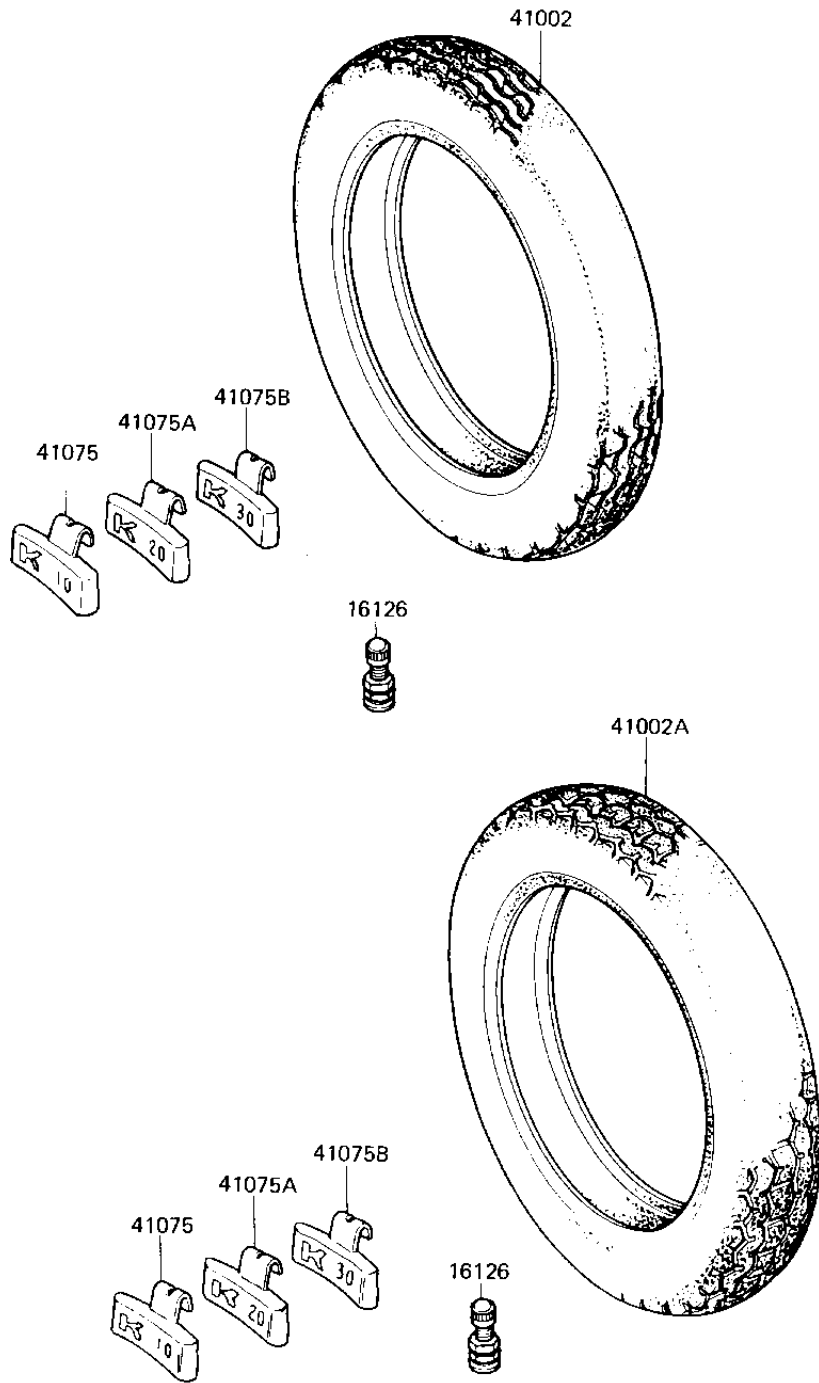

1982 KZ1300-A4 PARTS DIAGRAM

TIRES

F2210-0066

1982 KZ1300-A4 PARTS LIST

TIRES

ITEM NAME	PART NUMBER	QUANTITY
VALVE (Ref # 16126)	16126-1136	2
TIRE MN90-18 F8 F (Ref # 41002)	41002-1048	1
TIRE MT90-17 K100M R (Ref # 41002A)	41002-1049	1
BALANCER-WHEEL,10G (Ref # 41075)	41075-1011	AR
BALANCER-WHEEL,20G (Ref # 41075A)	41075-1012	AR
BALANCER-WHEEL,30G (Ref # 41075B)	41075-1013	AR