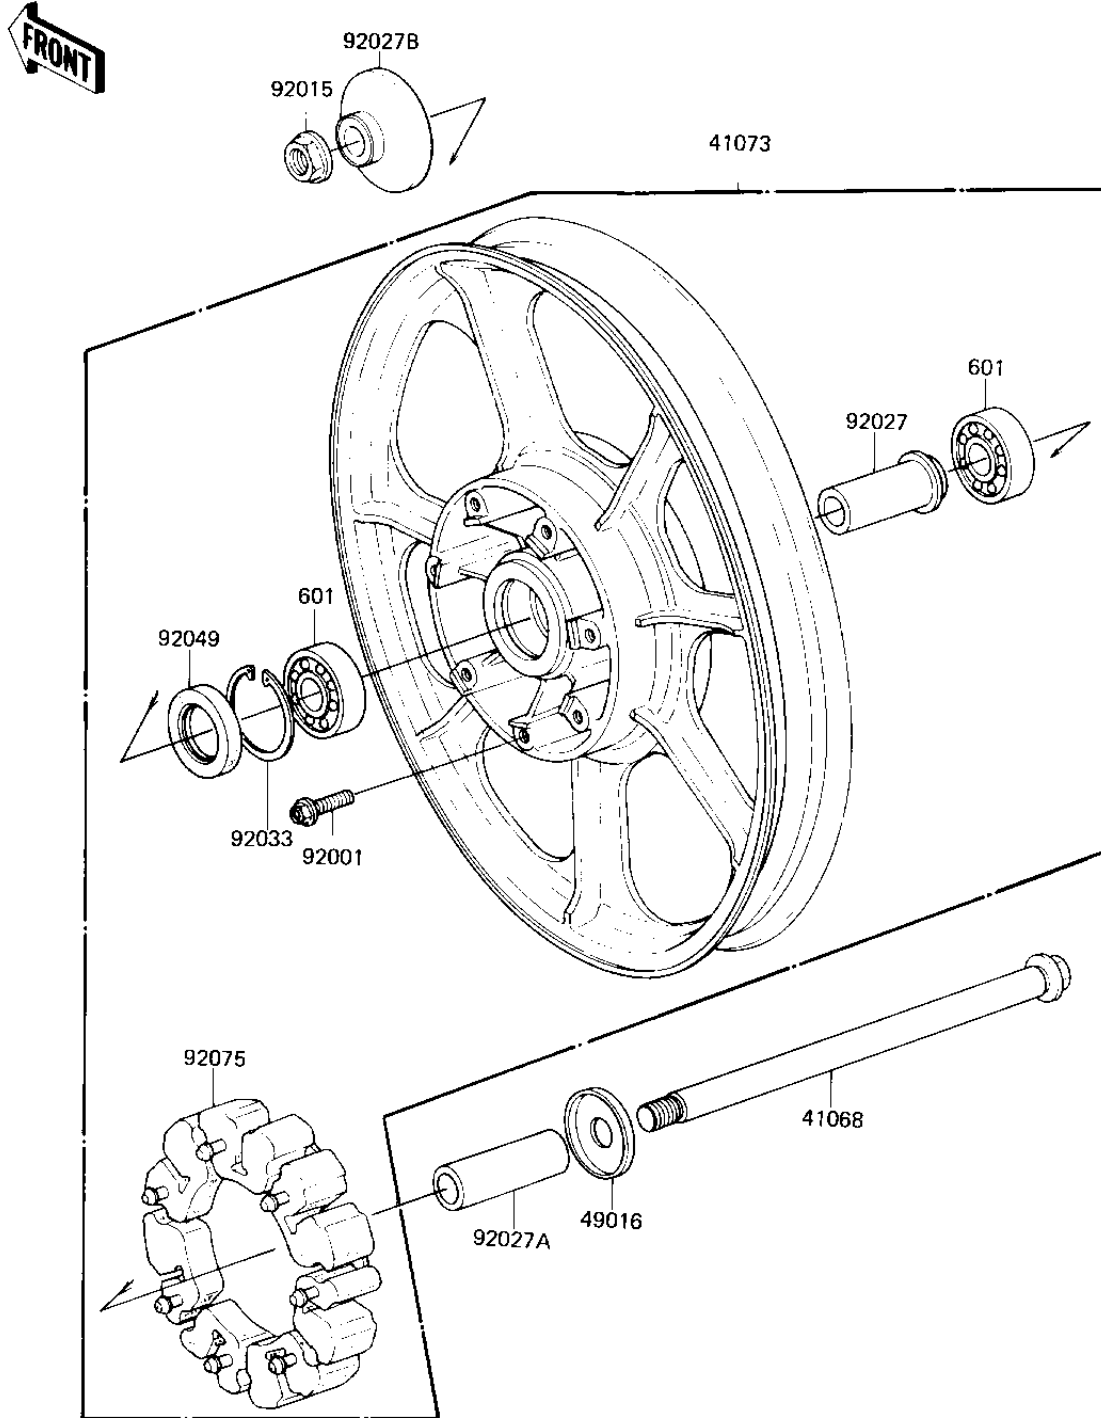

1982 KZ1300-A4 PARTS DIAGRAM

REAR WHEEL/HUB

F2240-0077

1982 KZ1300-A4 PARTS LIST

REAR WHEEL/HUB

ITEM NAME	PART NUMBER	QUANTITY
AXLE,REAR (Ref # 41068)	41068-1017	1
SOLID WHEEL ASSY,REAR (Ref # 41073)	41073-1024	1
COVER (Ref # 49016)	49016-1019	1
BOLT,8X28 (Ref # 92001)	92001-1095	7
NUT,FLANGED,18MM (Ref # 92015)	92015-2186	1
COLLAR (Ref # 92027)	92027-1124	1
COLLAR (Ref # 92027A)	92027-1126	1
COLLAR,FRONT AXLE (Ref # 92027B)	92027-1127	1
RING,SNAP,56.2M/M (Ref # 92033)	92033-1043	1
OIL SEAL (Ref # 92049)	92049-1021	1
SHOCK DAMPER,REAR HUB (Ref # 92075)	92075-1098	1
BALL BEARING,#6304Z (Ref # 601)	601B6304Z	2