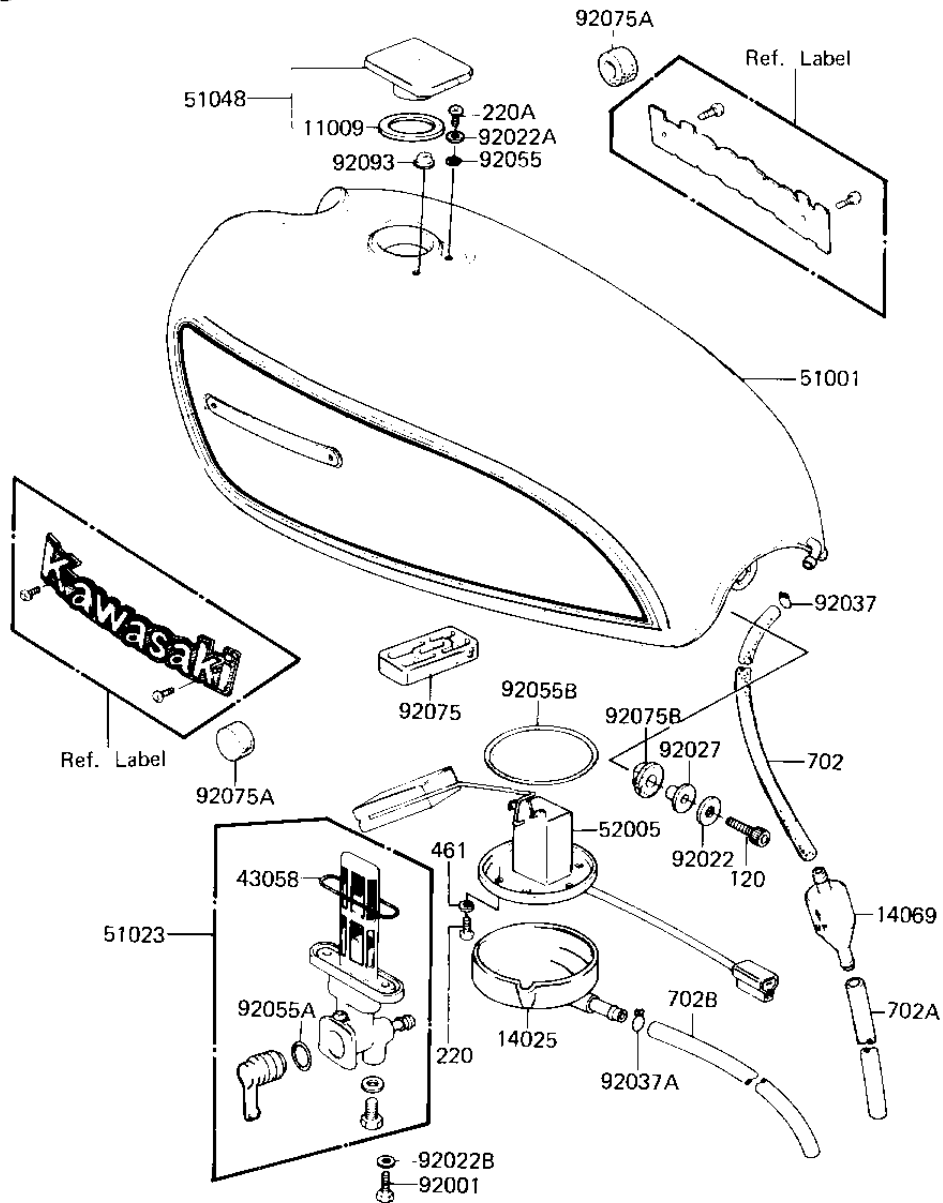

1982 KZ1300-A4 PARTS DIAGRAM

FUEL TANK

F2410-0110

1982 KZ1300-A4 PARTS LIST

FUEL TANK

ITEM NAME	PART NUMBER	QUANTITY
GASKET,FUEL TANK CAP (Ref # 11009)	11009-1051	1
COVER,FUEL GAGE (Ref # 14025)	14025-1091	1
BREATER,FUEL TANK (Ref # 14069)	14069-1004	1
"O" RING (Ref # 43058)	51039-010	1
TANK-FUEL,EBONY (Ref # 51001)	51001-5154-8G	1
TAP ASSY,FUEL (Ref # 51023)	51023-1028	1
CAP ASSY,FUEL TANK (Ref # 51048)	51048-1019	1
GAGE,FUEL (Ref # 52005)	52005-1006	1
BOLT,6X20,FUEL TAP (Ref # 92001)	92001-1091	2
UNAVAILABLE IN PRICE BOOK (Ref # 92022)		1
WASHER,PLAIN (Ref # 92022A)	92022-1038	2
WASHER-PLAIN (Ref # 92022B)	92022-183	2
COLLAR,FUEL TANK FITT (Ref # 92027)	92027-1134	1
CLAMP FUEL PIPE (Ref # 92037)	92037-010	1
CLAMP,CHAIN OILER (Ref # 92037A)	92037-147	1
"O" RING (Ref # 92055)	92055-1023	2
"O" RING (Ref # 92055A)	92055-1036	1
"O" RING (Ref # 92055B)	92055-1067	1
DAMPER,FUEL TANK,REAR (Ref # 92075)	92075-1114	1
DAMPER,FUEL TANK,FRON (Ref # 92075A)	92075-1115	2
DAMPER,FUEL TANK,FITT (Ref # 92075B)	92075-1116	1
OIL SEAL,FUEL TANK (Ref # 92093)	92093-1030	1
BOLT,SOCKET,8X30 (Ref # 120)	120P0830	1
SCREW PAN HEAD 5X8 (Ref # 220)	220B0508	5
SCREW PAN HEAD 5X10 (Ref # 220A)	220B0510	2
WASHER SPRING 5MM (Ref # 461)	461F0500	5
TUBE,RUBBER,7X10X280 (Ref # 702)	702A07280	1
TUBE,RUBBER,7X10X400 (Ref # 702A)	702A07400	1
TUBE-BREATHER (BULK) (Ref # 702B)	702A071000	1