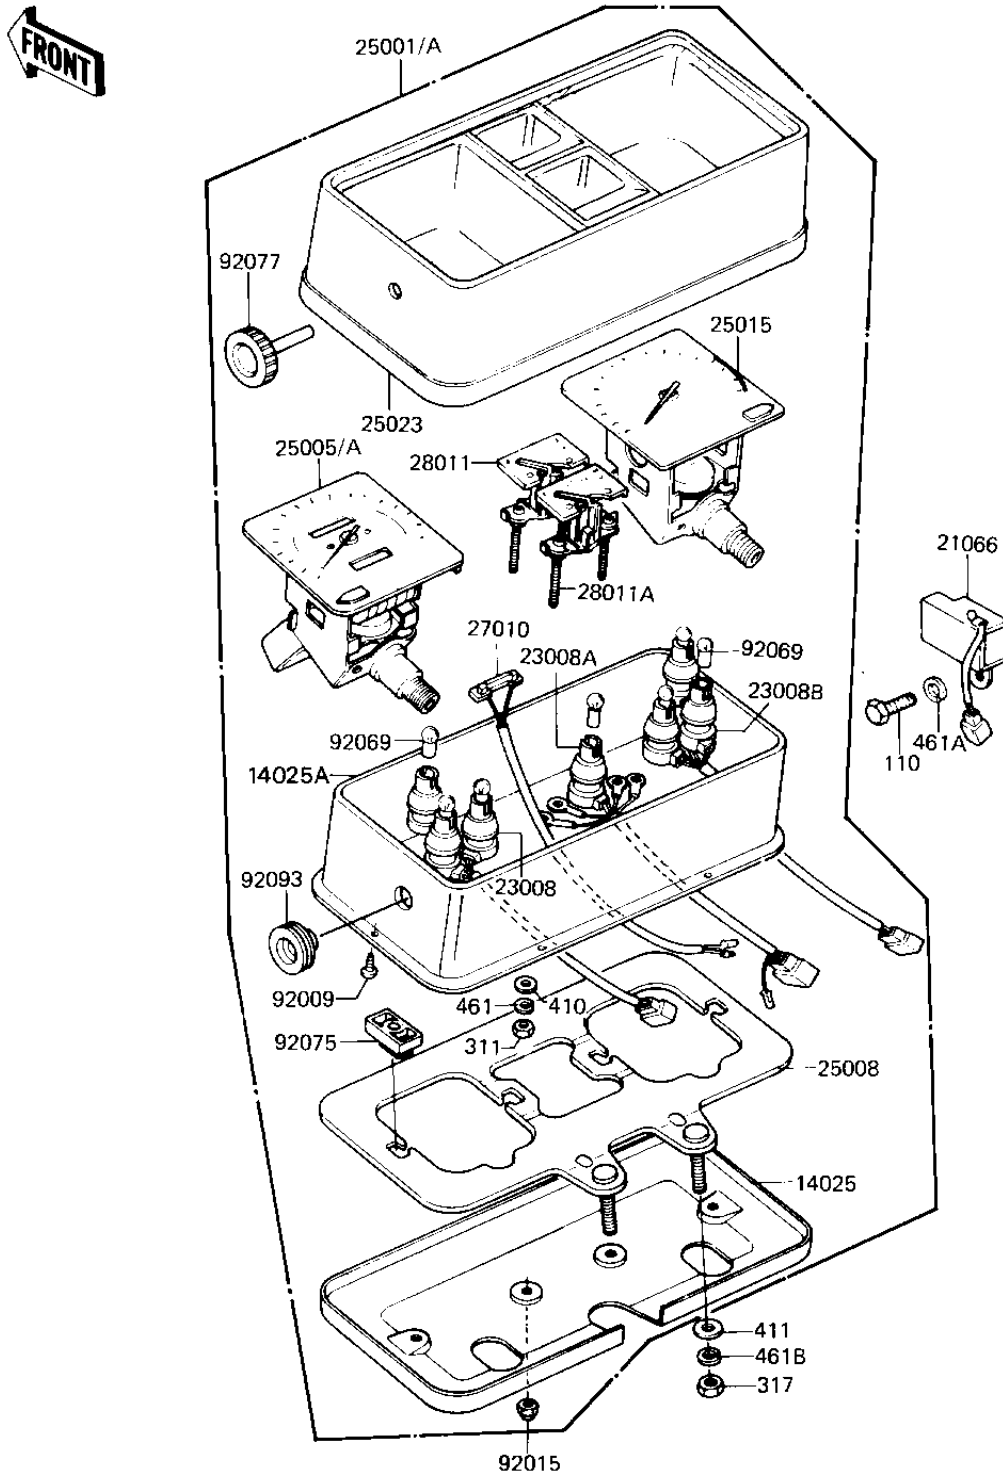

1982 KZ1300-A4 PARTS DIAGRAM

METERS

F2530-0135