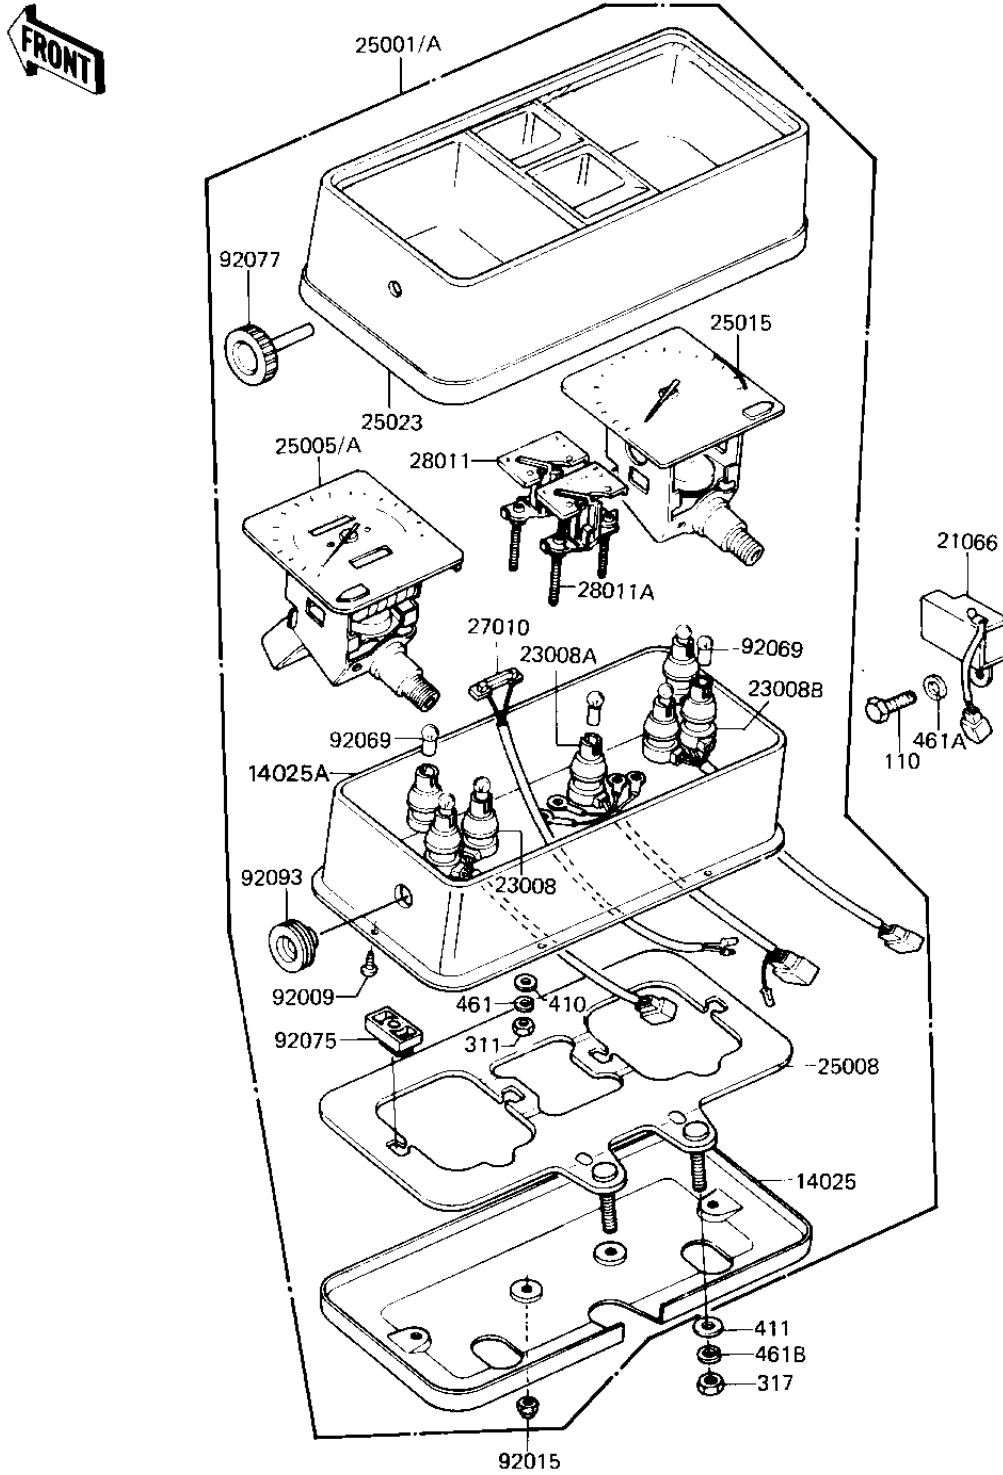

1982 KZ1300-A4 PARTS DIAGRAM

METERS

F2530-0135

1982 KZ1300-A4 PARTS LIST

METERS

ITEM NAME	PART NUMBER	QUANTITY
COVER,METER,LOWER (Ref # 14025)	14025-1098	1
COVER,METER CASE (Ref # 14025A)	14025-1805	1
REGULATOR,VOLTAGE (Ref # 21066)	21066-1006	1
SOCKET-ASSY,SPEEDOMET (Ref # 23008)	23008-1132	1
SOCKET-ASSY,FUEL METE (Ref # 23008A)	23008-1133	1
SOCKET-ASSY,TACHOMETE (Ref # 23008B)	23008-1134	1
METER-ASSY,MPH (Ref # 25001)	25001-1296	1
METER-ASSY,KPHX1000RPM (Canada (Ref # 25001A)	25001-1297	1
SPEEDOMETER UNIT,KPH (Canada) (Ref # 25005)	25005-1051	1
SPEEDOMETER UNIT,MPH (Ref # 25005A)	25005-1069	1
BRACKET,METER (Ref # 25008)	25008-1015	1
TACHOMETER UNIT (Ref # 25015)	25015-1037	1
COVER,METER,UPPER (Ref # 25023)	25023-1010	1
SENSOR,DISTANCE (Ref # 27010)	27010-1032	1
METER,FUEL (Ref # 28011)	28011-1003	1
METER,TEMPERATURE (Ref # 28011A)	28011-1007	1
SCREW,TAPPING (Ref # 92009)	92008-012	6
NUT-CAP,5MM (Ref # 92015)	322C0500	4
BULB,12V3.4W (Ref # 92069)	92069-1007	7
DAMPER,METER BRACKET (Ref # 92075)	92075-1140	4
KNOB,TRIP (Ref # 92077)	92077-1008	1
SEAL,TRIP KNOB (Ref # 92093)	92093-1029	1
BOLT-UPSET,6X12 (Ref # 110)	112G0612	1
NUT,4MM (Ref # 311)	311B0400	8
NUT,8M/M (Ref # 317)	317B0800	2
WASHER PLAIN 4MM (Ref # 410)	410B0400	4
WASHER PLAIN 8MM (Ref # 411)	411B0800	2
WASHER SPRING 4MM (Ref # 461)	461F0400	8
WASHER SPRING 6MM (Ref # 461A)	461F0600	1

1982 KZ1300-A4 PARTS LIST

METERS

ITEM NAME	PART NUMBER	QUANTITY
WASHER SPRING 8MM (Ref # 461B)	461F0800	2