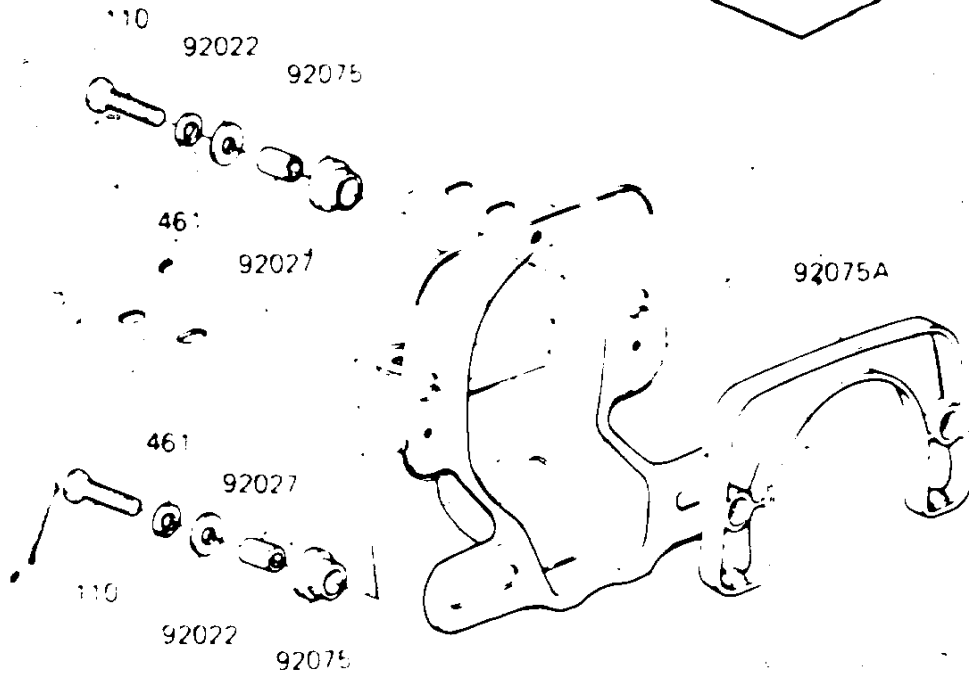

1982 KZ1300-A4 PARTS DIAGRAM

TAILLIGHT

FRONT

1982 KZ1300-A4 PARTS LIST

TAILLIGHT

ITEM NAME	PART NUMBER	QUANTITY
GASKET, TAIL LAMP LENS (Ref # 11009)	11009-1098	1
LAMP ASSY, TAIL (Ref # 23025)	23025-1007	1
LENS, TAIL LAMP (Ref # 23026)	23026-1004	1
BODY, TAIL LAMP (Ref # 23027)	23027-1003	1
WASHER 6.5X20X1.6T (Ref # 92022)	92022-125	2
COLLAR 6.8X10X14.5 (Ref # 92027)	92027-156	2
BULB, 12V 32/3CP (Ref # 92069)	92069-059	2
DAMPER RUBBER (Ref # 92075)	92075-1092	2
DAMPER RUBBER, TAIL LP (Ref # 92075A)	92075-1111	1
BOLT-UPSET (Ref # 110)	112G0625	2
SCREW, PAN HEAD, 4X45 (Ref # 220)	220E0445A	2
SCREW-PAN-CROS (Ref # 220A)	220B0460	2
WASHER SPRING 6MM (Ref # 461)	461F0600	2