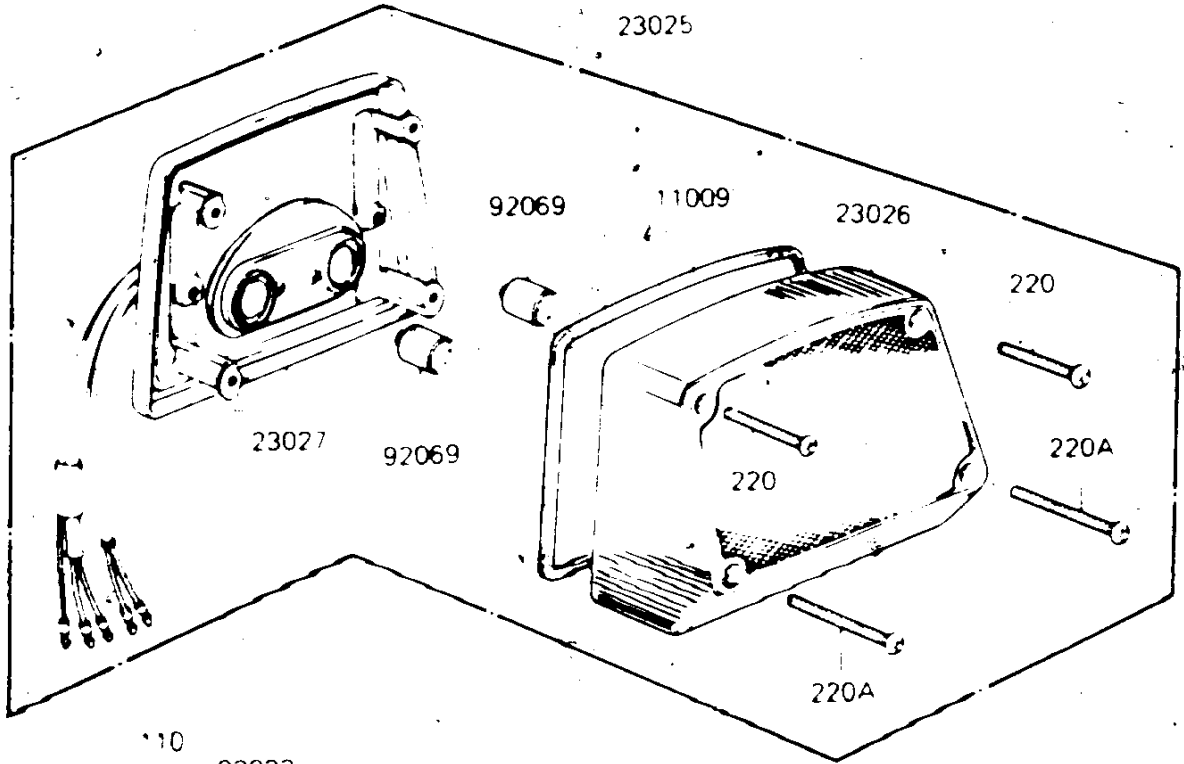

1982 KZ1300-A4 PARTS DIAGRAM

TAILLIGHT

FRONT

1982 KZ1300-A4 PARTS LIST

TAILLIGHT

ITEM NAME	PART NUMBER	QUANTITY
GASKET, TAIL LAMP LENS (Ref # 11009)	11009-1098	1
LAMP ASSY, TAIL (Ref # 23025)	23025-1007	1
LENS, TAIL LAMP (Ref # 23026)	23026-1004	1
BODY, TAIL LAMP (Ref # 23027)	23027-1003	1
WASHER 6.5X20X1.6T (Ref # 92022)	92022-125	2
COLLAR 6.8X10X14.5 (Ref # 92027)	92027-156	2
BULB, 12V 32/3CP (Ref # 92069)	92069-059	2
DAMPER RUBBER (Ref # 92075)	92075-1092	2
DAMPER RUBBER, TAIL LP (Ref # 92075A)	92075-1111	1
BOLT-UPSET (Ref # 110)	112G0625	2
SCREW, PAN HEAD, 4X45 (Ref # 220)	220E0445A	2
SCREW-PAN-CROS (Ref # 220A)	220B0460	2
WASHER SPRING 6MM (Ref # 461)	461F0600	2