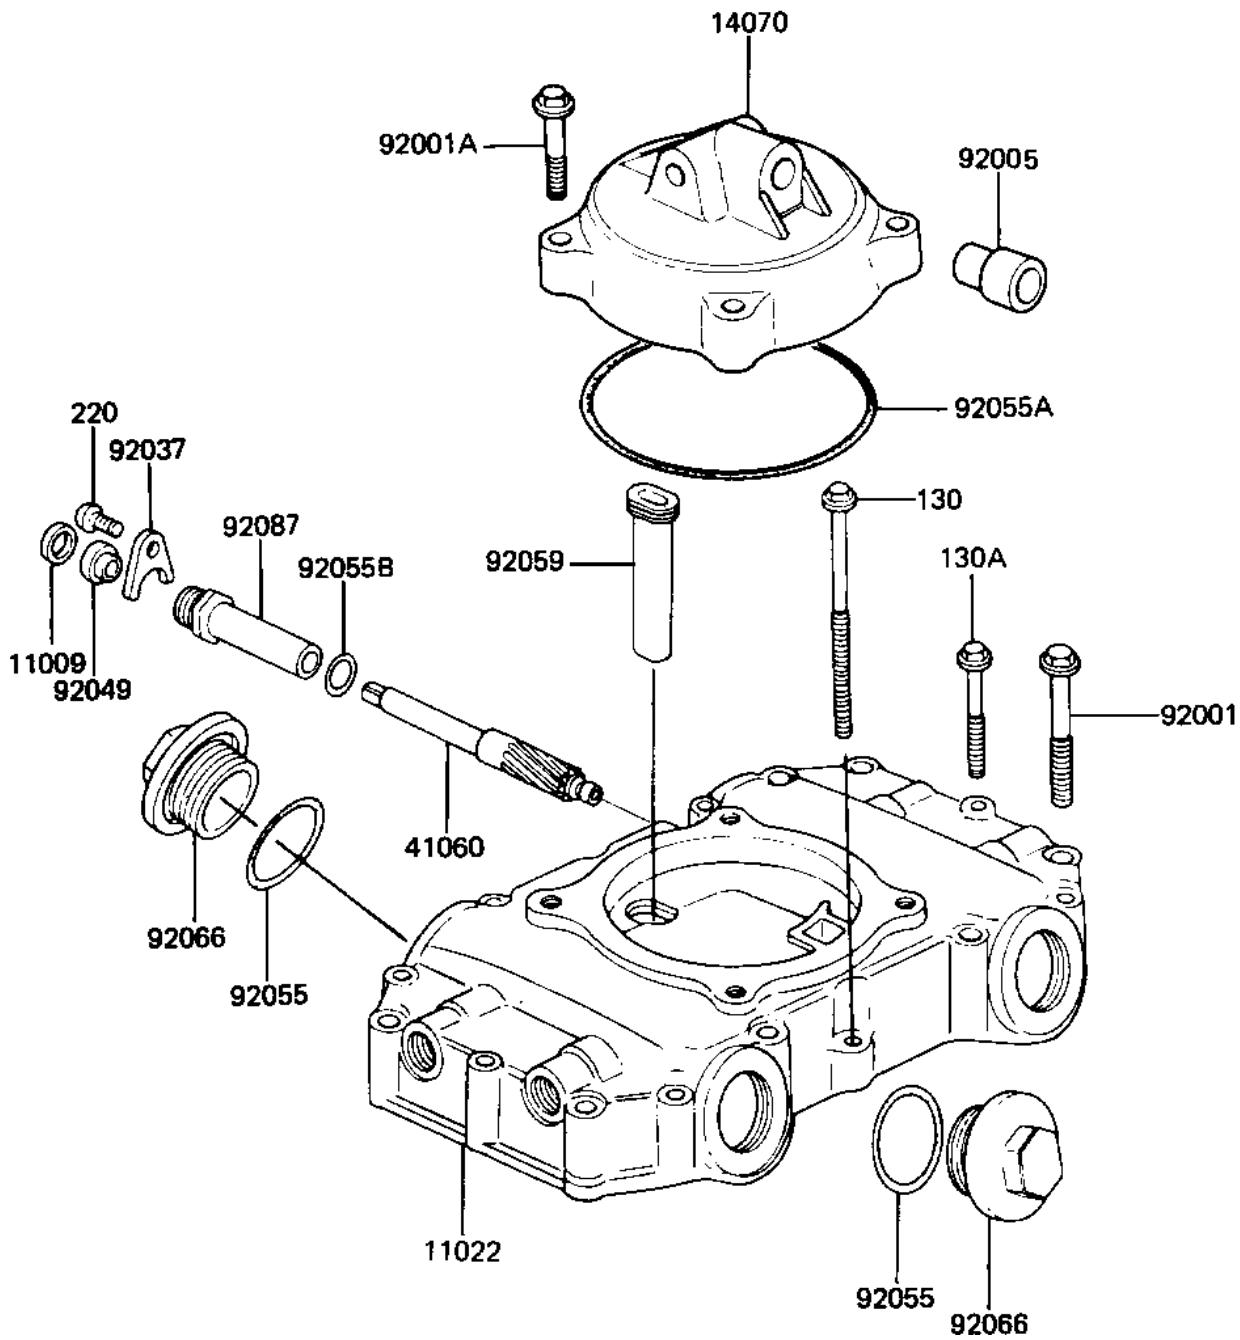

1982 KZ440-G1 PARTS DIAGRAM

CYLINDER HEAD COVERS

E1112-0028

1982 KZ440-G1 PARTS LIST

CYLINDER HEAD COVERS

ITEM NAME	PART NUMBER	QUANTITY
GASKET,TACHOMETER GER (Ref # 11009)	92065-103	1
CASE-ROCKER,SILVER (Ref # 11022)	11022-1013	1
BODY,BREATHER (Ref # 14070)	14070-1004	1
GEAR,METER SCREW (Ref # 41060)	41060-1013	1
BOLT,HEX HEAD 8X63 (Ref # 92001)	92002-1215	8
BOLT,HEX HEAD,8X40 (Ref # 92001A)	92002-1214	4
BREATHER JOINT (Ref # 92005)	14067-006	1
CLAMP,METER GEAR (Ref # 92037)	92037-1030	1
OIL SEAL (Ref # 92049)	92050-075	1
"O" RING,VLV ADJUST (Ref # 92055)	92055-1005	4
"O" RING,BREATHER (Ref # 92055A)	92055-1020	1
"O" RING,METER GEAR (Ref # 92055B)	92055-1021	1
TUBE,BREATHER (Ref # 92059)	92059-1002	1
PLUG,VLV ADJUST (Ref # 92066)	92066-1006	4
BUSHING,METER GEAR (Ref # 92087)	92087-1001	1
BOLT-FLANGED,6X105 (Ref # 130)	130G06105	2
BOLT,FLANGED,6X55 (Ref # 130A)	130G0655	6
SCREW PAN HEAD 6X10 (Ref # 220)	220B0610	1