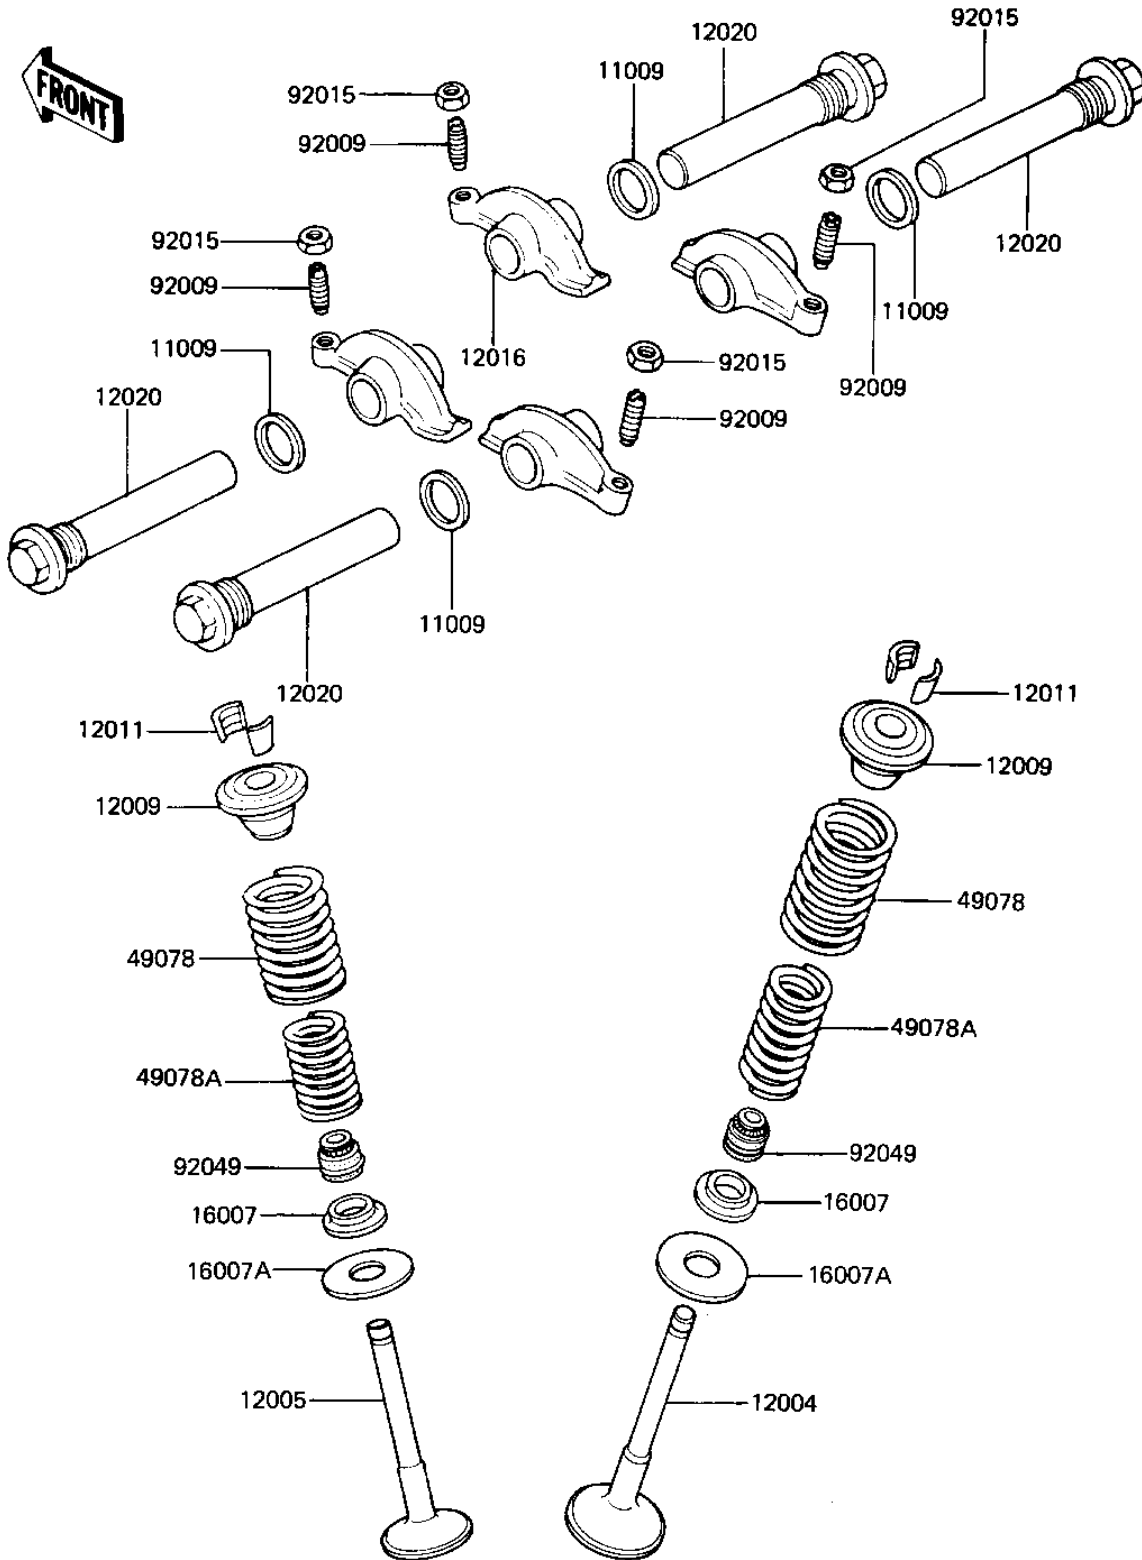

# 1982 KZ440-G1 PARTS DIAGRAM

## ROCKER ARMS/VALVES

E1210-0013

# 1982 KZ440-G1 PARTS LIST

## ROCKER ARMS/VALVES

ITEM NAME	PART NUMBER	QUANTITY
GASKET,16X19.7X1.5 (Ref # 11009)	11009-1106	4
VALVE,INTAKE (Ref # 12004)	12004-1008	2
VALVE,EXHAUST (Ref # 12005)	12005-1007	2
RETAINER,VALVE SPRING (Ref # 12009)	12009-006	4
SPLIT KEEPER (Ref # 12011)	12011-004	8
ARM,ROCKER (Ref # 12016)	12016-1001	4
SHAFT,ROCKER (Ref # 12020)	12020-1001	4
SEAT-SPRING,INNER (Ref # 16007)	16007-1045	4
SEAT-SPRING,OUTER (Ref # 16007A)	16007-1046	4
SPRING,OUTER VALVE (Ref # 49078)	12007-013	4
SPRING,INNER VALVE (Ref # 49078A)	12007-014	4
SCREW,ADJUSTING (Ref # 92009)	92009-1032	4
NUT,ROCKER ARM FITTNG (Ref # 92015)	92016-061	4
OIL SEAL,RV37129.5 (Ref # 92049)	92049-016	4