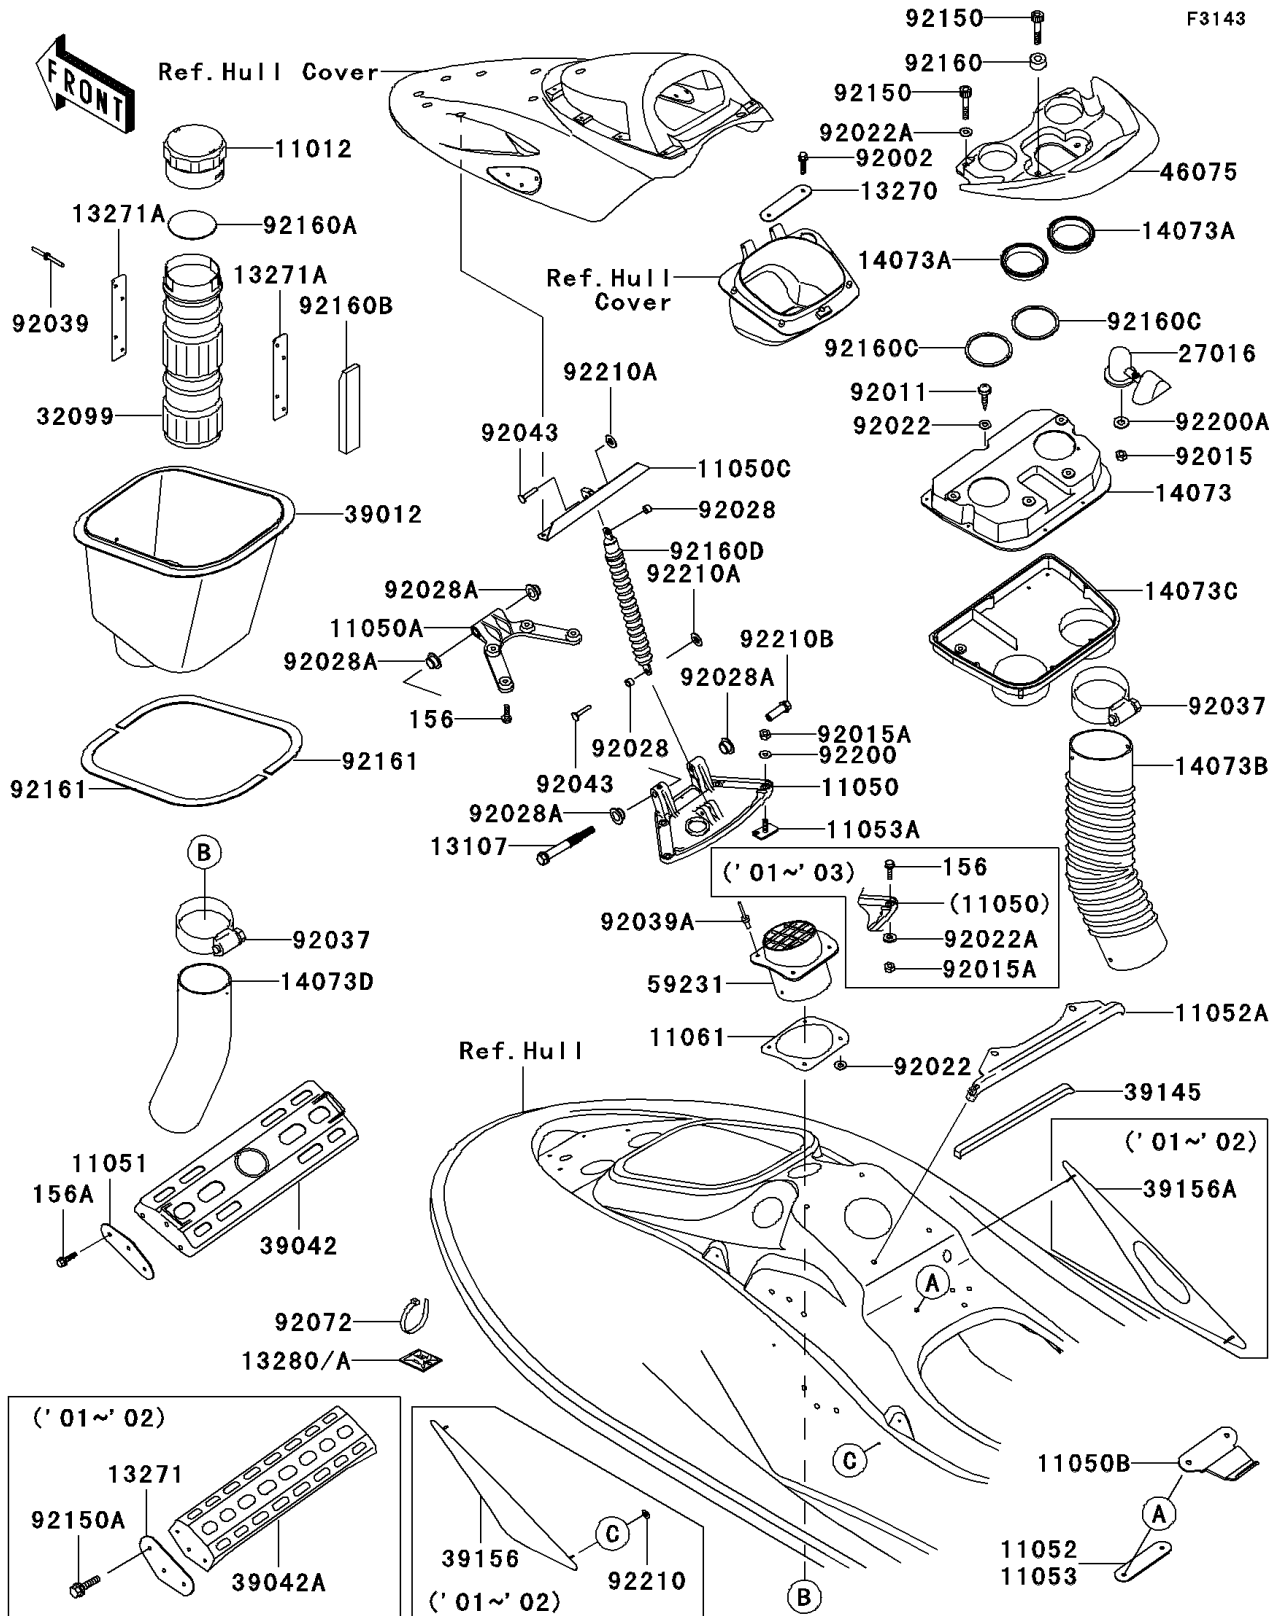

2003 Ultra 130 PARTS DIAGRAM

Hull Fittings