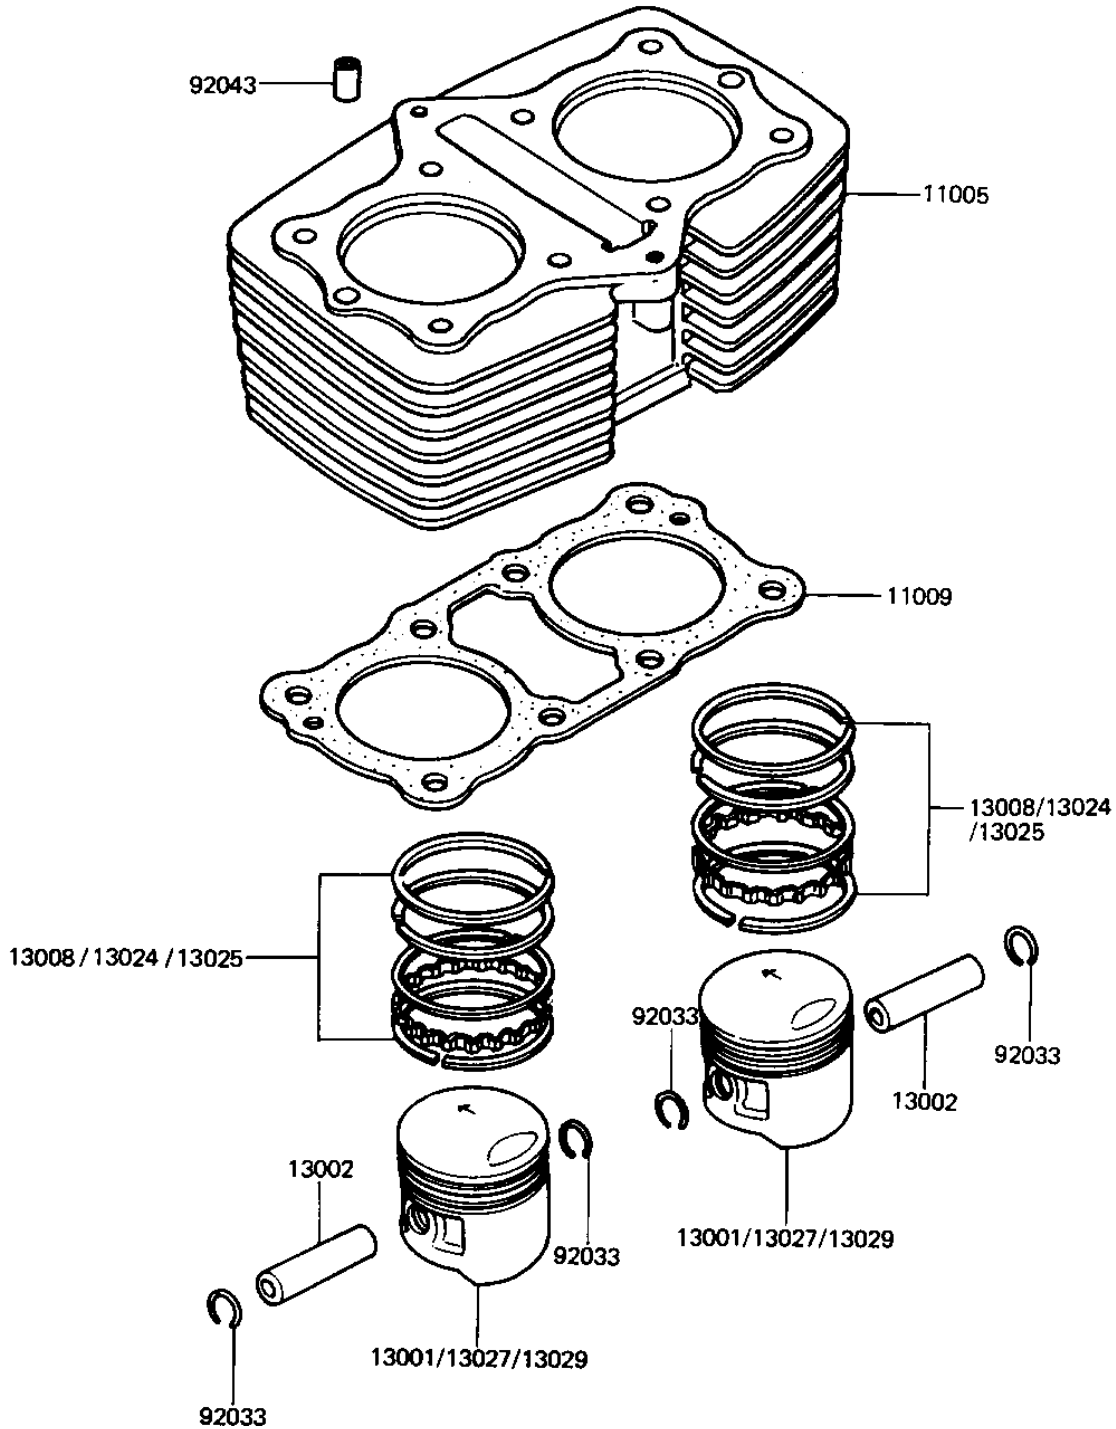

1982 KZ440-G1 PARTS DIAGRAM

CYLINDER/PISTONS

E1120-0019

1982 KZ440-G1 PARTS LIST

CYLINDER/PISTONS

ITEM NAME	PART NUMBER	QUANTITY
CYLINDER-ENGINE,SILVE (Ref # 11005)	11005-1166	1
GASKET,CYLINDER BASE (Ref # 11009)	11009-1176	1
PISTON,STD (Ref # 13001)	13001-1032	2
PIN-PISTON (Ref # 13002)	13002-1011	2
RING SET,PISTON,STD (Ref # 13008)	13008-5029	2
RING SET,0.040",O/S (Ref # 13024)	13024-5015	2
RING SET,0.020",O/S (Ref # 13025)	13025-5015	2
PISTON,0.040",O/S (Ref # 13027)	13027-1015	2
PISTON,0.020",O/S (Ref # 13029)	13029-1014	2
CIRCLIP PISTON PIN (Ref # 92033)	92036-005	4
PIN,DOWEL,10X8.2X14 (Ref # 92043)	92043-1037	2