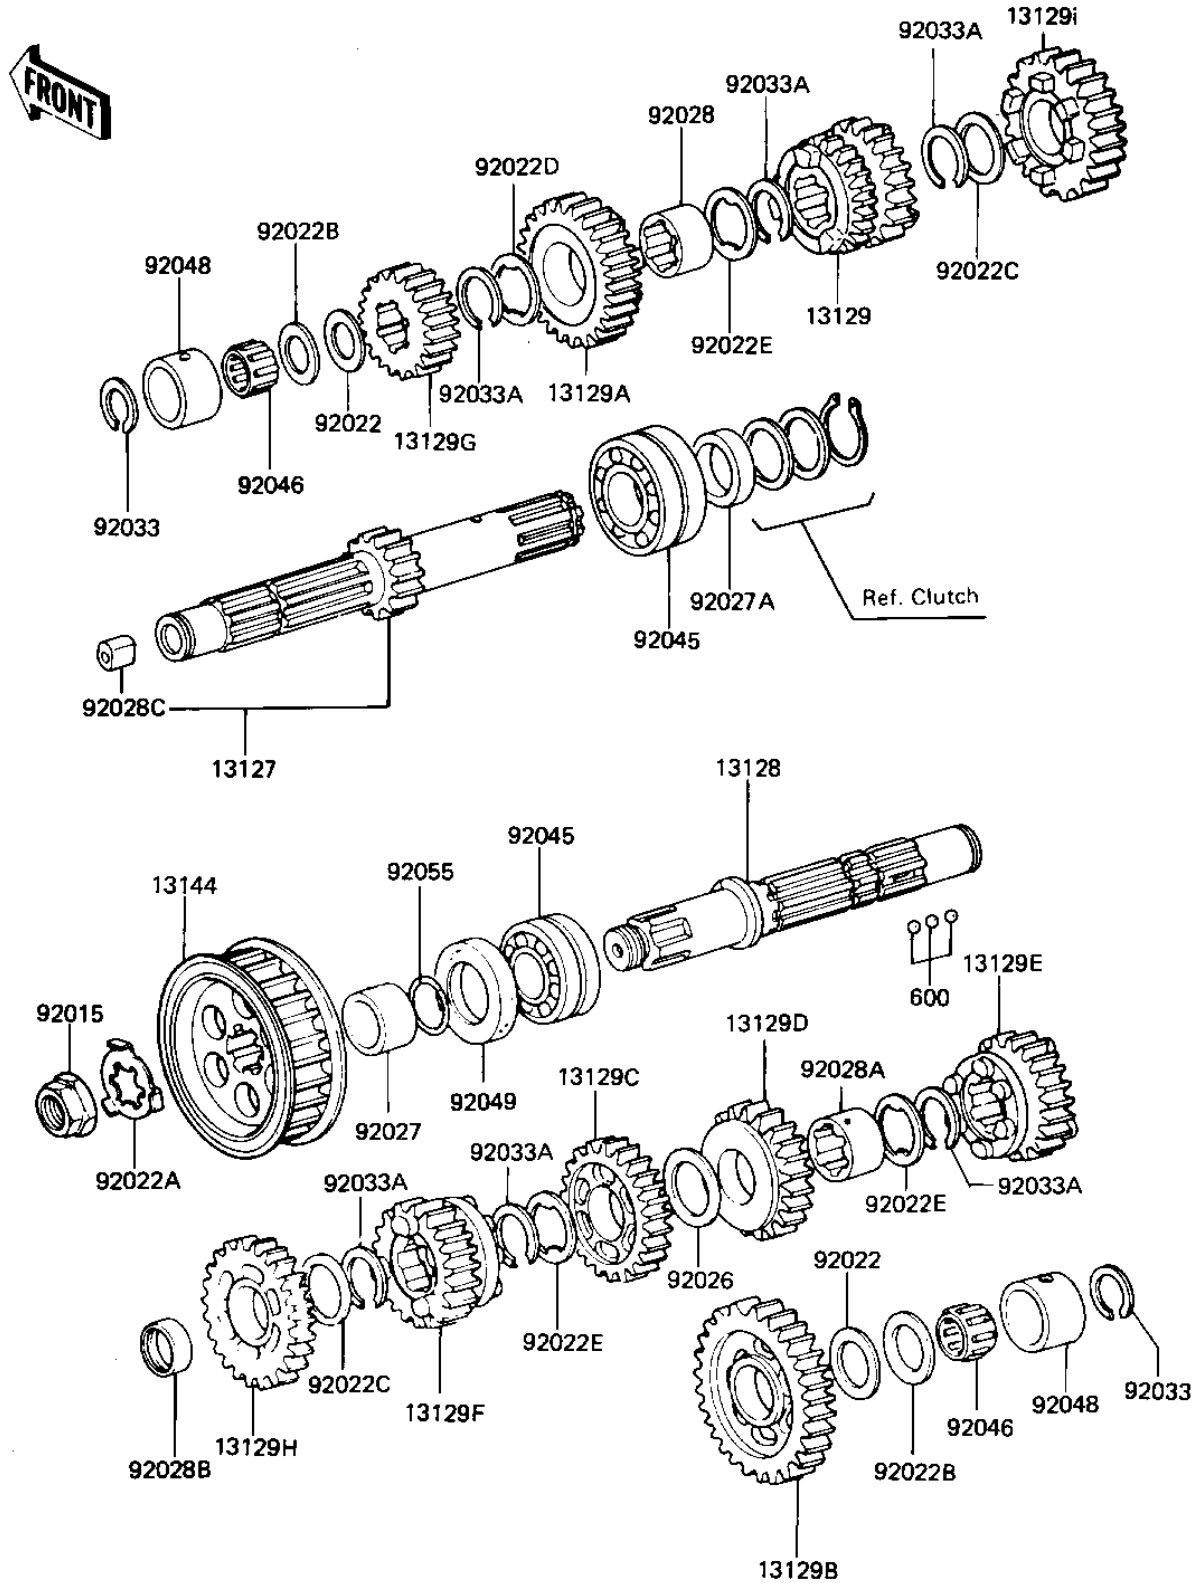

1982 KZ440-G1 PARTS DIAGRAM

TRANSMISSION

E1361-0048

1982 KZ440-G1 PARTS LIST

TRANSMISSION

ITEM NAME	PART NUMBER	QUANTITY
SHAFT,DRIVE,13T (Ref # 13127)	13127-1004	1
SHAFT,OUTPUT (Ref # 13128)	13128-1015	1
3RD-4TH GEAR,DRV SHFT (Ref # 13129)	13129-1054	1
TOP GEAR,DRV SHAFT (Ref # 13129A)	13129-1055	1
LOW GEAR,OUTPUT SHAFT (Ref # 13129B)	13129-1056	1
3RD GEAR,OUTPUT SHAFT (Ref # 13129C)	13129-1058	1
4TH GEAR,OUTPUT SHAFT (Ref # 13129D)	13129-1059	1
5TH GEAR,OUTPUT SHAFT (Ref # 13129E)	13129-1060	1
TOP GEAR,OUTPUT SHAFT (Ref # 13129F)	13129-1061	1
2ND GEAR,DRV SHAFT (Ref # 13129G)	13129-1062	1
2ND GEAR,OUTPUT,28T (Ref # 13129H)	13129-1172	1
GEAR,INPUT5TH,23T (Ref # 13129I)	13129-1277	1
SPROCKET-OUTPUT,24T (Ref # 13144)	13144-1065	1
NUT,20MM (Ref # 92015)	92015-1254	1
WASHER THRUST (Ref # 92022)	92022-112	2
WASHER,CLAW (Ref # 92022A)	92022-1170	1
SHIM-KICK SHAFT (Ref # 92022B)	92022-144	AR
WASHER-PLAIN 25MM (Ref # 92022C)	92022-159	2
WASHER-LOCK (Ref # 92022D)	92024-033	1
WASHER-LOCK (Ref # 92022E)	92024-038	3
WASHER,THRUST (Ref # 92026)	92026-079	1
COLLAR,ENG SPROCKET (Ref # 92027)	92027-288	1
COLLAR (Ref # 92027A)	92027-289	1
BUSHING,OUTPUT 3RD GR (Ref # 92028)	92028-1002	1
BUSHING,OUTPUT GEAR (Ref # 92028A)	92028-1268	1
BUSHING,2ND GEAR (Ref # 92028B)	92028-1177	1
BUSHING,DRIVE SHAFT (Ref # 92028C)	92028-155	1
CIRCLIP (Ref # 92033)	92033-015	2
CIRCLIP (Ref # 92033A)	92033-026	6

1982 KZ440-G1 PARTS LIST

TRANSMISSION

ITEM NAME	PART NUMBER	QUANTITY
BEARING,B,5205ANX4PX (Ref # 92045)	92045-031	2
BRG,N,20R25139 (Ref # 92046)	92046-044	2
RACE,OUT & DRV SHAFT (Ref # 92048)	92048-1001	2
OIL SEAL SC325210 (Ref # 92049)	92050-024	1
"O" RING (Ref # 92055)	92055-035	1
BALL STEEL 5/32' (Ref # 600)	600A0500	3