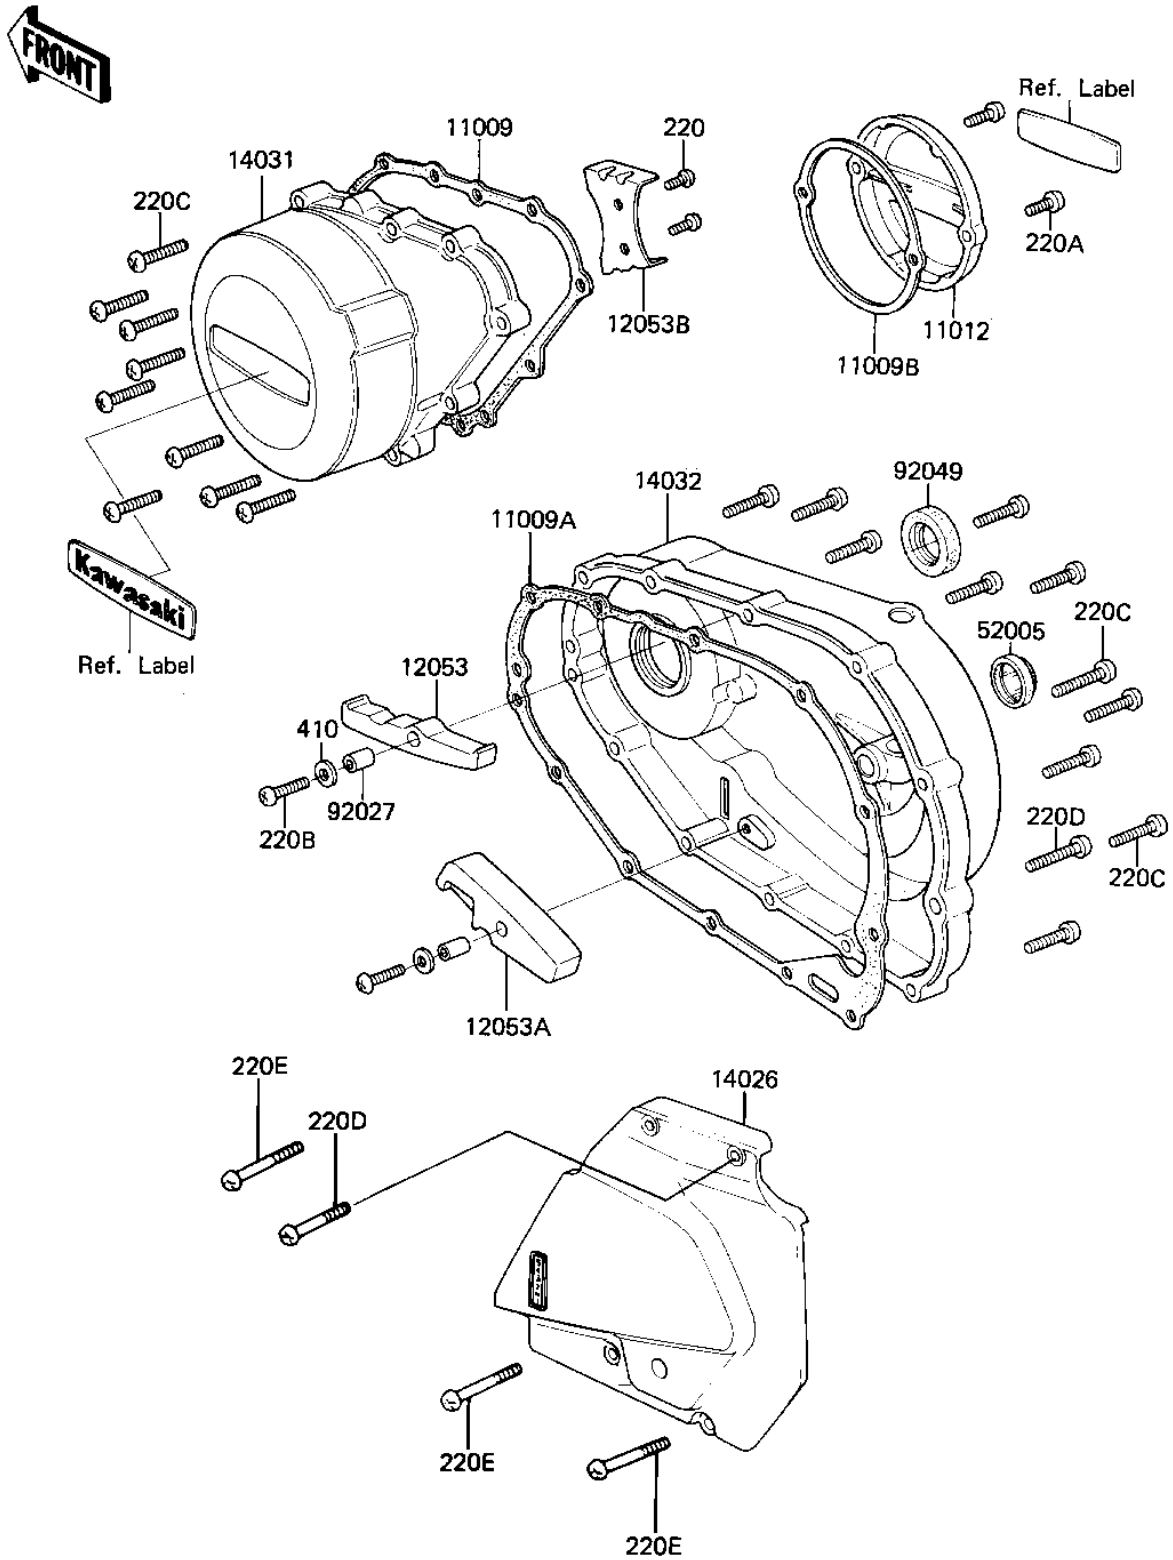

# 1982 KZ440-G1 PARTS DIAGRAM

ENGINE COVERS

E1431-0054

# 1982 KZ440-G1 PARTS LIST

## ENGINE COVERS

ITEM NAME	PART NUMBER	QUANTITY
GASKET,GENERATER COV. (Ref # 11009)	11009-1032	1
GASKET,CLUTCH COVER (Ref # 11009A)	11009-1033	1
GASKET,BREAKER COVER (Ref # 11009B)	14050-010	1
CAP,PULSING COIL (Ref # 11012)	11012-1224	1
GUIDE,PRIMARY CHAIN (Ref # 10253)	12053-1004	1
GUIDE,PRIMARY CHAIN (Ref # 12053A)	12053-1005	1
GUIDE,CHAIN (Ref # 12053B)	12053-1014	1
COVER-CHAIN,BUFF FINI (Ref # 14026)	14026-1050	1
COVER-GENERATOR,BUFF (Ref # 14031)	14031-1083	1
COVER-CLUTCH (Ref # 14032)	14032-1056	1
GAUGE,OIL LEVEL (Ref # 52005)	52005-1009	1
COLLAR,8X15 (Ref # 92027)	92027-1079	2
OIL SEAL,R.H CRNKSFT (Ref # 92049)	92050-065	1
SCREW PAN HEAD 5X8 (Ref # 220)	220B0508	2
SCREW PAN HEAD 6X18 (Ref # 220A)	220B0618	2
SCREW PAN HEAD 6X25 (Ref # 220B)	220B0625	2
SCREW PAN HEAD 6X30 (Ref # 220C)	220B0630	20
SCREW PAN HEAD 6X40 (Ref # 220D)	220B0640	8
SCREW PAN HEAD 6X50 (Ref # 220E)	220B0650	3
WASHER PLAIN 6MM (Ref # 410)	410B0600	2