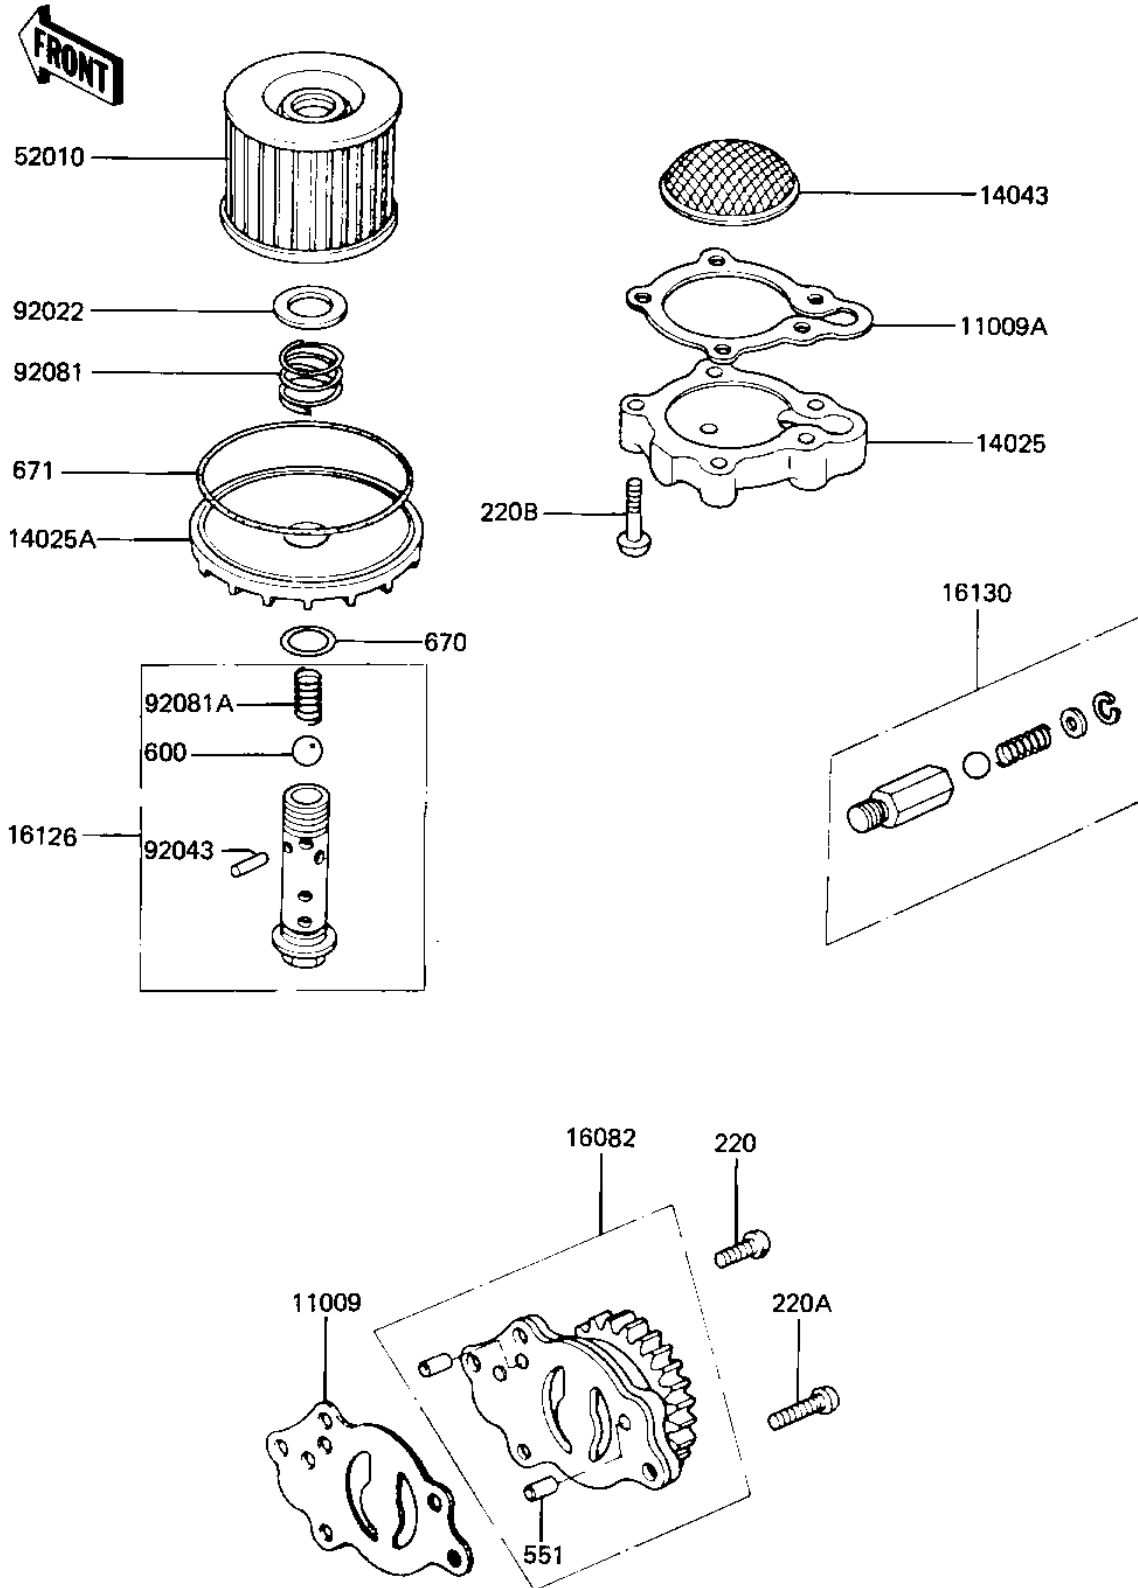

# 1982 KZ440-G1 PARTS DIAGRAM

## OIL PUMP/OIL FILTER

E1710-0001

# 1982 KZ440-G1 PARTS LIST

## OIL PUMP/OIL FILTER

ITEM NAME	PART NUMBER	QUANTITY
GASKET,OIL PUMP (Ref # 11009)	11009-1014	1
GASKET,OIL FILTER COV (Ref # 11009A)	11009-1874	1
COVER,OIL STRAINER (Ref # 14025)	16101-003	1
COVER,OIL FILTER (Ref # 14025A)	16101-004	1
STRAINER,OIL (Ref # 14043)	16111-003	1
OIL PUMP ASSY (Ref # 16082)	16082-1001	1
VALVE,OIL FILTER (Ref # 16126)	16126-1108	1
RELEAF VALVE ASSY (Ref # 16130)	16130-1001	1
FILTER,OIL (Ref # 52010)	16099-003	1
WASHER,20.5X30X1.0 (Ref # 92022)	92022-1012	1
SPRING PIN (Ref # 92043)	92043-111	1
SPRING,OIL FILTER (Ref # 92081)	92081-1018	1
SPRING (Ref # 92081A)	92081-109	1
SCREW PAN HEAD 6X10 (Ref # 220)	220B0610	1
SCREW PAN HEAD 6X25 (Ref # 220A)	220B0625	3
SCREW PAN HEAD 6X30 (Ref # 220B)	220B0630	5
PIN,DOWEL,6X12 (Ref # 551)	551A0612	2
BALL STEEL 3/8" (Ref # 600)	600A1200	1
"0" RING,16MM (Ref # 670)	670B2016	1
"0" RING,90MM (Ref # 671)	671B2590	1