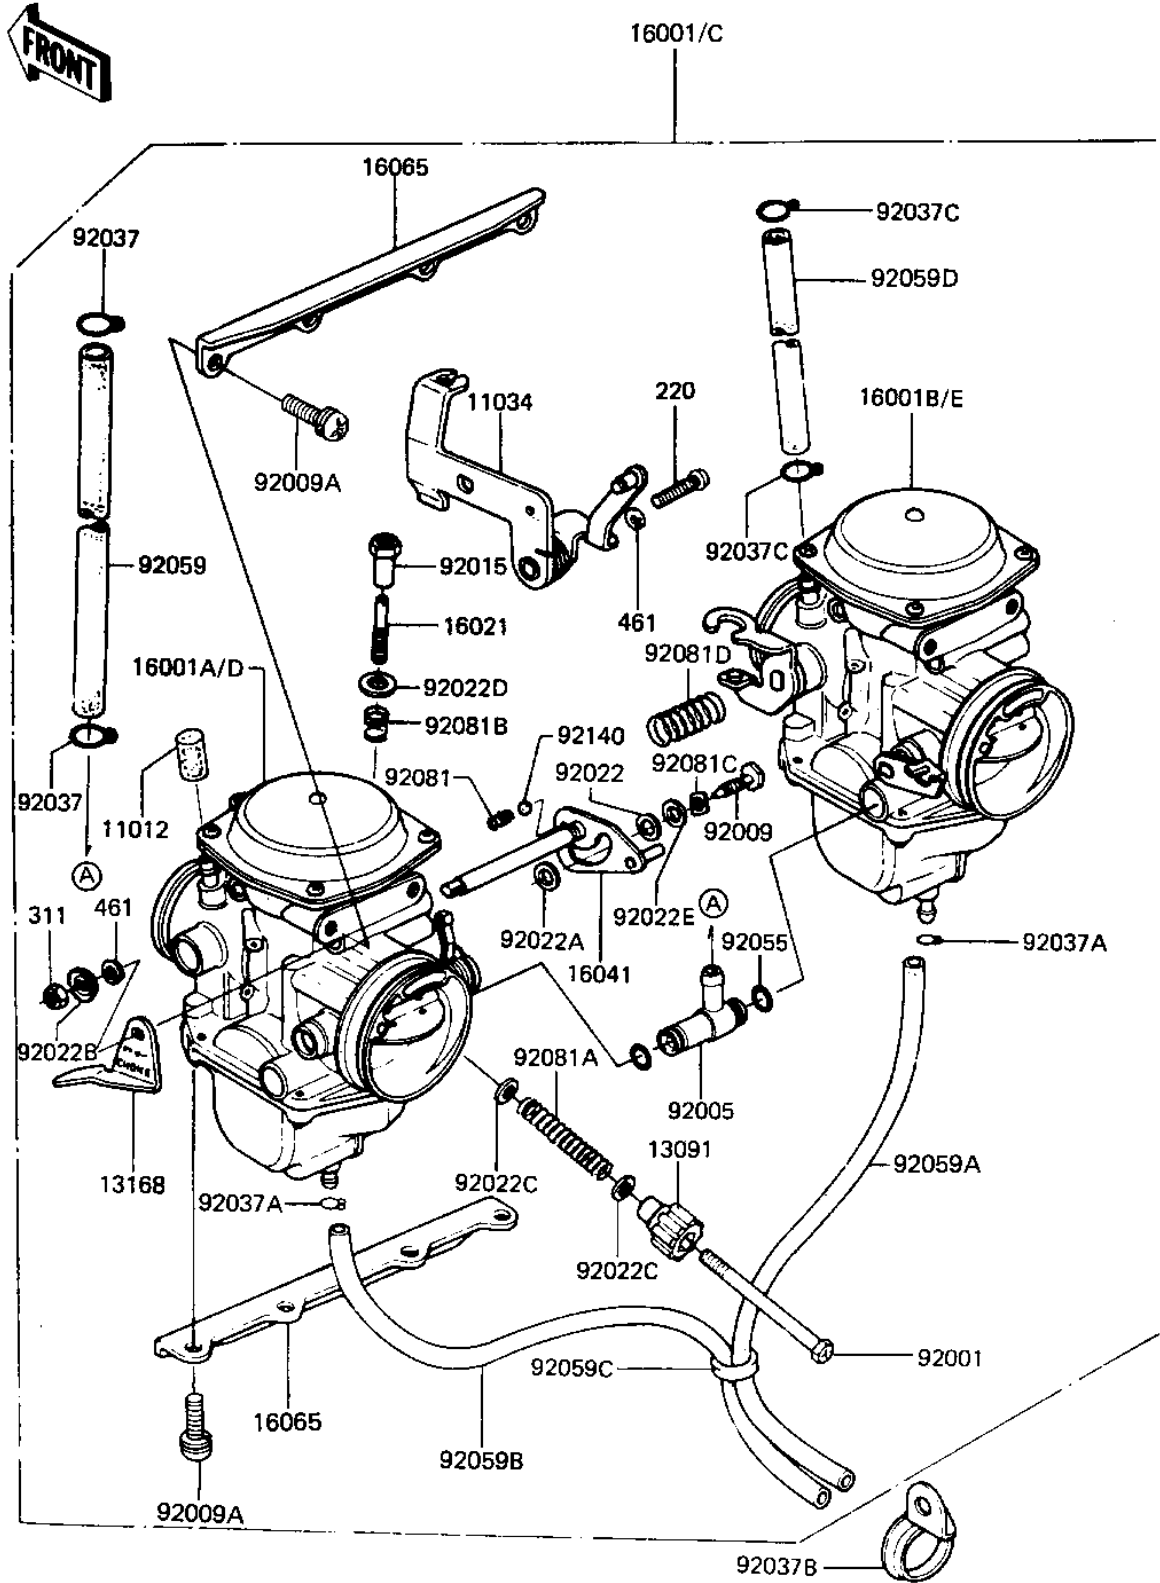

1982 KZ440-G1 PARTS DIAGRAM

CARBURETOR ASSY

E1611-0001