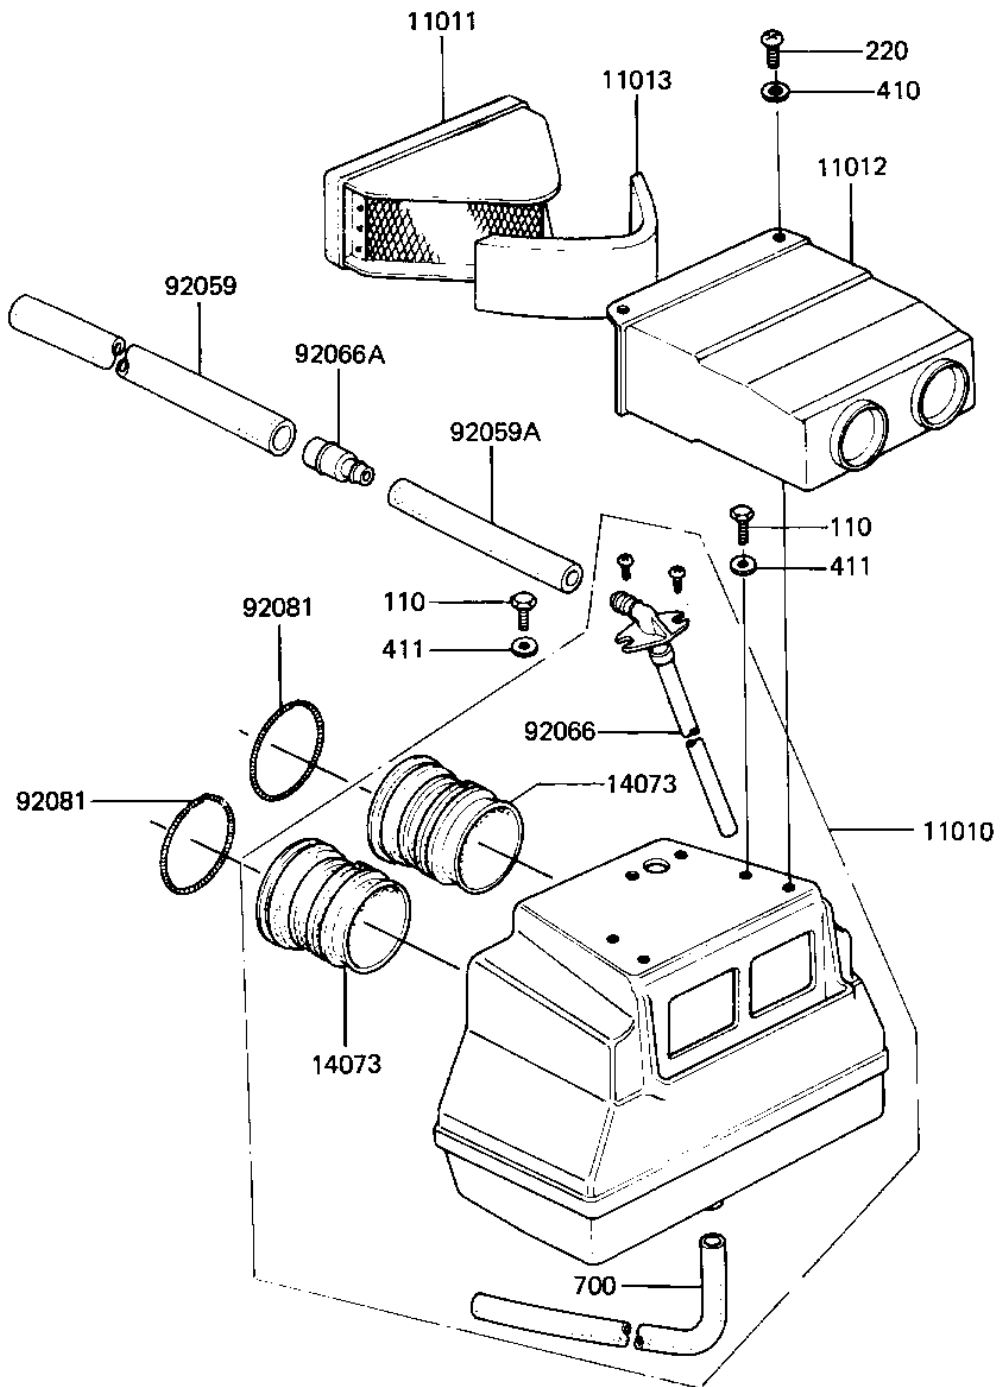

# 1982 KZ440-G1 PARTS DIAGRAM

AIR CLEANER

E1130-0001

# 1982 KZ440-G1 PARTS LIST

## AIR CLEANER

ITEM NAME	PART NUMBER	QUANTITY
FILTER-ASSY-AIR (Ref # 11010)	11010-5042	1
CASE,ELEMENT (Ref # 11011)	11011-1043	1
CAP,AIR CLEANER (Ref # 11012)	11012-1086	1
ELEMENT,AIR CLNR (Ref # 11013)	11013-1027	1
DUCT,AIR CLEANER (Ref # 14073)	14073-1034	2
TUBE,14X20X135,BRETHR (Ref # 92059)	92059-1094	1
TUBE,7.5X12.5X155,RBR (Ref # 92059A)	92059-1097	1
PLUG,BREATHER (Ref # 92066)	92066-1046	1
PLUG,TUBE FITTING (Ref # 92066A)	92066-1047	1
SPRING (Ref # 92081)	92081-1177	2
BOLT-UPSET,6X12 (Ref # 110)	112G0612	2
SCREW PAN HEAD 6X16 (Ref # 220)	220B0616	2
WASHER PLAIN 6MM (Ref # 410)	410B0600	2
WASHER PLAIN 6MM (Ref # 411)	411B0600	2
TUBE-PVC,6X250 (Ref # 700)	700Q06250	1