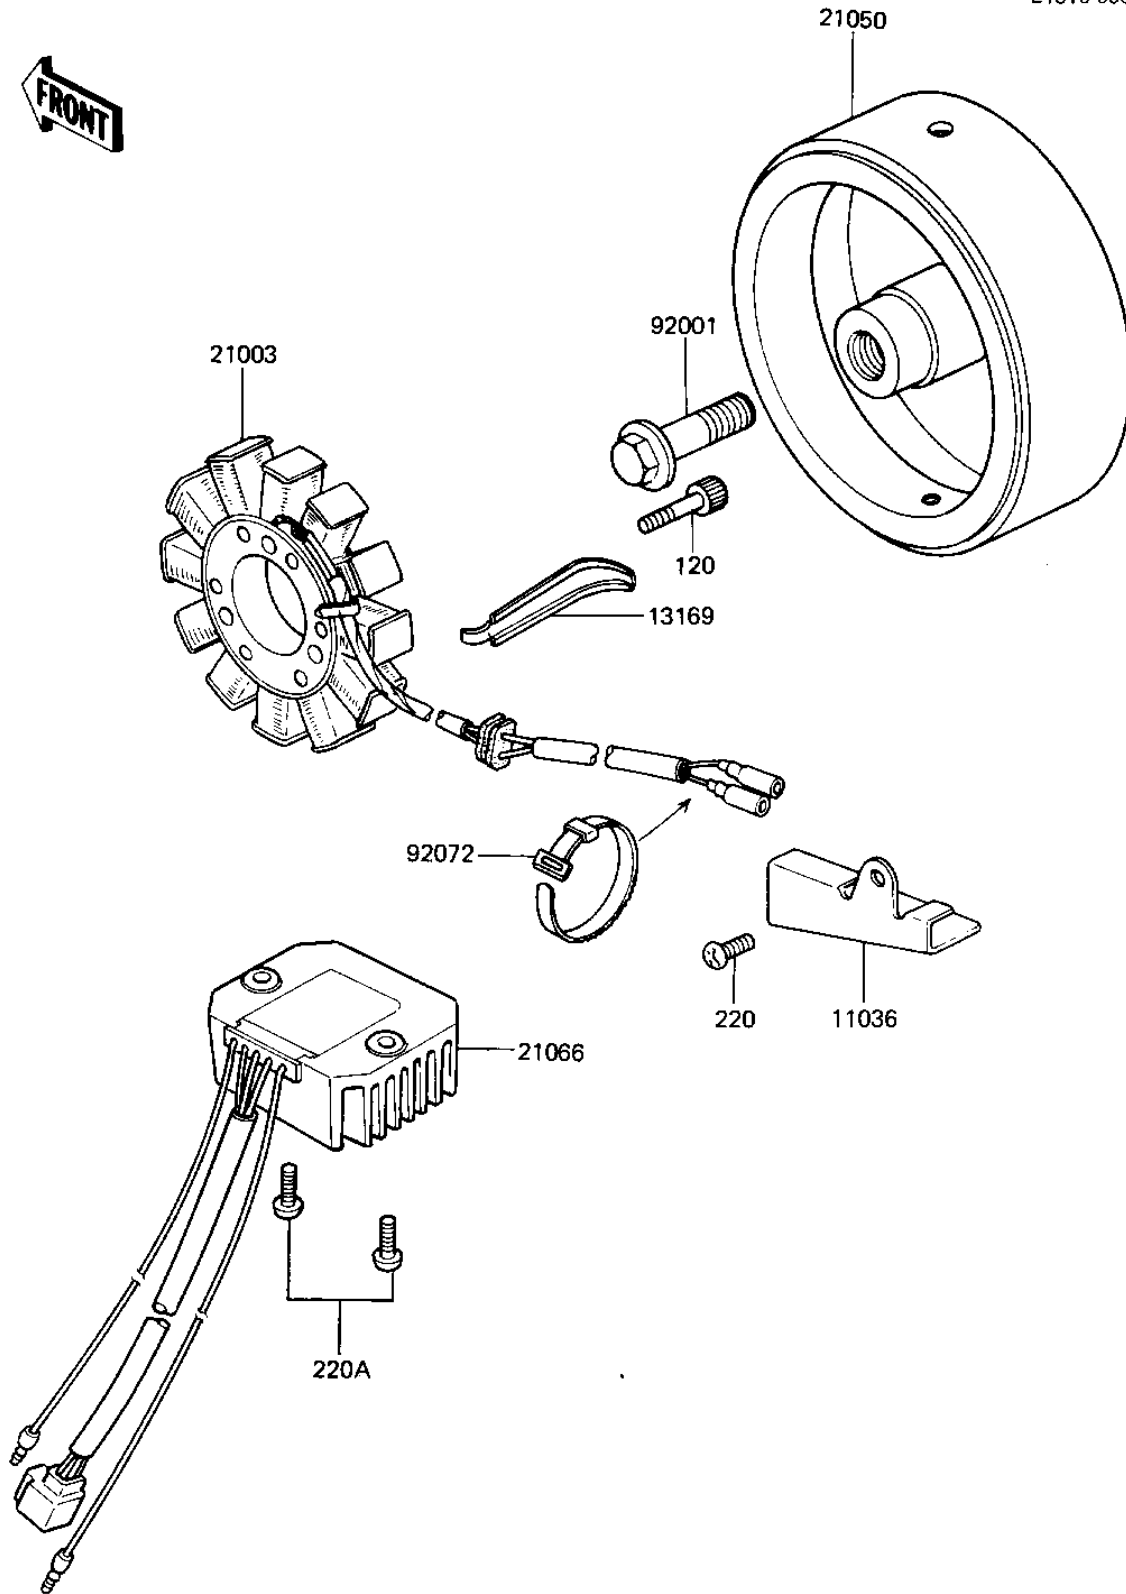

1982 KZ440-G1 PARTS DIAGRAM

GENERATOR/REGULATOR

E1810-0002

1982 KZ440-G1 PARTS LIST

GENERATOR/REGULATOR

ITEM NAME	PART NUMBER	QUANTITY
BRACKET-A,LEAD CLAMP (Ref # 11036)	11036-1184	1
PLATE,LEAD CLAMP (Ref # 13169)	13169-1008	1
STATOR.ASSY,GENERATER (Ref # 21003)	21003-1009	1
FLYWHEEL (Ref # 21050)	21050-1004	1
REGULATOR,VOLTAGE (Ref # 21066)	21066-1014	1
BOLT,10X40 (Ref # 92001)	92002-1303	1
BAND,SHORT (Ref # 92072)	92072-030	1
BOLT,ALLEN,6X28 (Ref # 120)	120P0628	3
SCREW PAN HEAD 6X10 (Ref # 220)	220B0610	1
SCREW PAN HEAD 6X14 (Ref # 220A)	220B0614	2