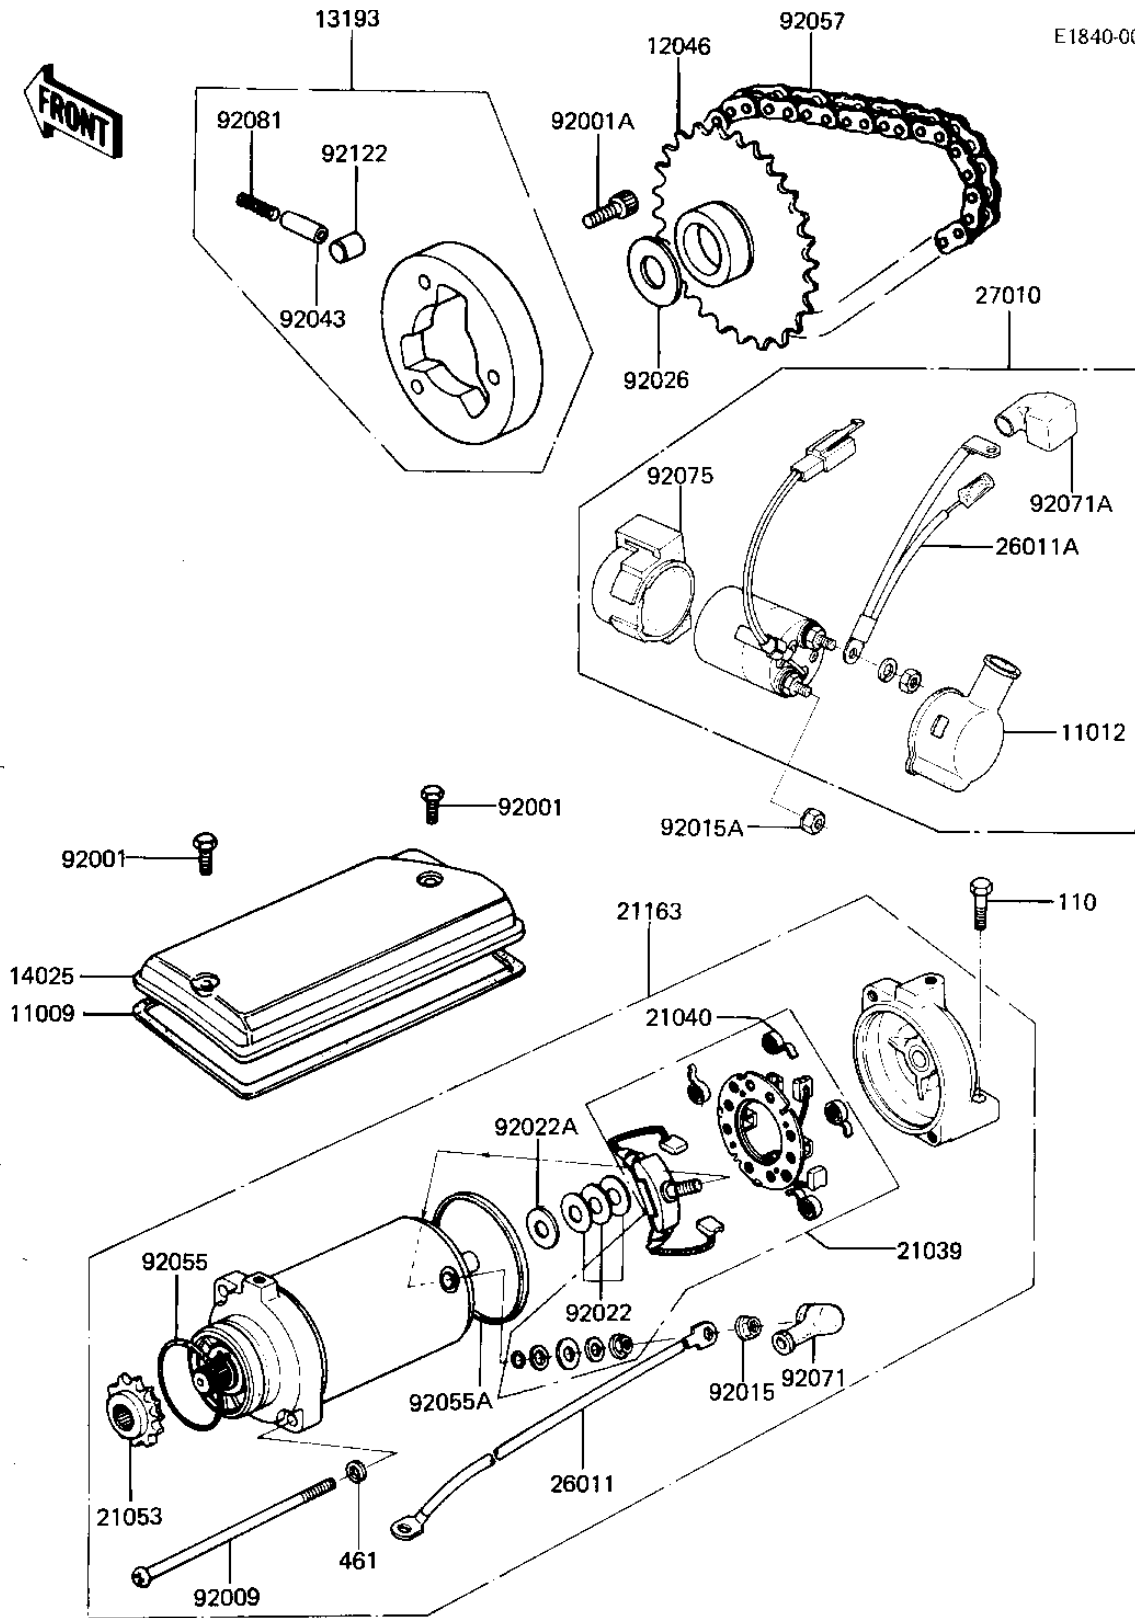

# 1982 KZ440-G1 PARTS DIAGRAM

## STARTER MOTOR/STARTER CLUTCH

E1840-0022

## STARTER MOTOR/STARTER CLUTCH

ITEM NAME	PART NUMBER	QUANTITY
GASKET,STARTER COVER (Ref # 11009)	11009-1006	1
COVER MAGNETIC SWITCH (Ref # 11012)	21141-004	1
SPROCKET,ONWAY CLUTCH (Ref # 12046)	12046-1030	1
CLUTCH ASSY,STARTER (Ref # 13193)	13193-1001	1
COVER,STARTER (Ref # 14025)	14025-1284	1
BRUSH SET,CARBON (Ref # 21039)	21039-1005	1
SPRING,CARBON BRUSH (Ref # 21040)	21040-1002	4
SPROCKET STARTNG MOT (Ref # 21053)	21053-002	1
MOTOR ASSY,STARTER (Ref # 21163)	21163-1011	1
WIRE STRTER MOT LEAD (Ref # 26011)	26010-035	1
WIRE LEAD MAG SWITCH (Ref # 26011A)	26011-1107	1
SWITCH,MAGNETIC (Ref # 27010)	27010-1068	1
BOLT,6X10 (Ref # 92001)	92001-1151	2
BOLT (Ref # 92001A)	120P0816	3
SCREW,PAN HEAD,6X119 (Ref # 92009)	92009-1097	2
NUT-6MM (Ref # 92015)	92015-1078	2
NUT,LOCK 6MM (Ref # 92015A)	92017-014	1
WASHER,THRUST,0.2T (Ref # 92022)	21025-011	4
WASHER,THRUST,0.8T (Ref # 92022A)	92022-1132	1
SPACER,25X40X1 (Ref # 92026)	92026-1004	1
PIN (Ref # 92043)	92043-087	3
"0" RING,42.8MM (Ref # 92055)	21027-005	1
"0" RING,STARTER MOTR (Ref # 92055A)	92055-1086	1
CHAIN,DYNAMO (Ref # 92057)	92057-1009	1
CAP,STARTING MOTOR (Ref # 92071)	21017-020	1
CAP,MAG SWTCH TERMNL (Ref # 92071A)	21017-021	1
DAMPER MAG SWITCH SHK (Ref # 92075)	21064-002	1
SPRING (Ref # 92081)	92081-110	3
ROLLER (Ref # 92122)	92122-004	3

## STARTER MOTOR/STARTER CLUTCH

ITEM NAME	PART NUMBER	QUANTITY
BOLT-UPSET (Ref # 110)	112G0625	2
WASHER SPRING 6MM (Ref # 461)	461F0600	2