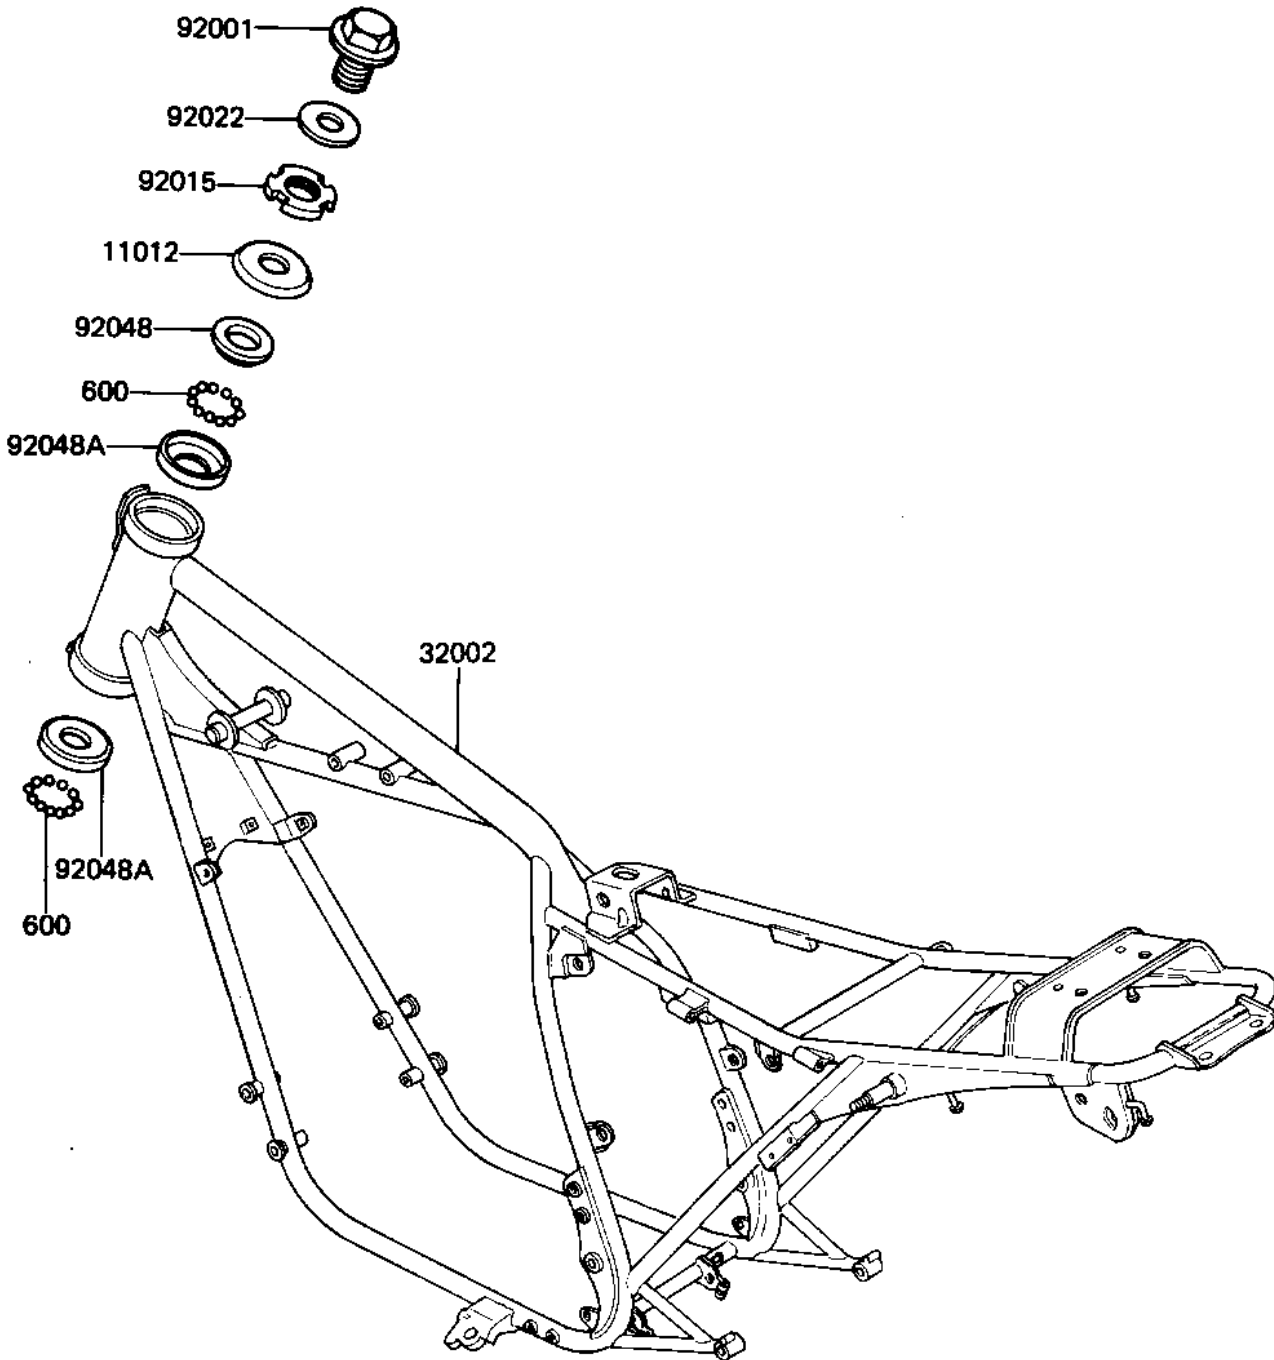

# 1982 KZ440-G1 PARTS DIAGRAM

FRAME

F2120-0091

# 1982 KZ440-G1 PARTS LIST

## FRAME

ITEM NAME	PART NUMBER	QUANTITY
CAP, STEERING STEM (Ref # 11012)	46098-016	1
FRAME-COMP (Ref # 32002)	32002-1454	1
BOLT,FLANGED,16X22 (Ref # 92001)	92001-1488	1
NUT STEERING STEM LCK (Ref # 92015)	92090-007	1
WASHER,WAVE (Ref # 92022)	46100-003	1
CONE STRNG STEM BERNG (Ref # 92048)	92047-006	1
RACE STRNG STEM BERNG (Ref # 92048A)	92048-006	2
BALL STEEL 1/4' (Ref # 600)	600A0800	38