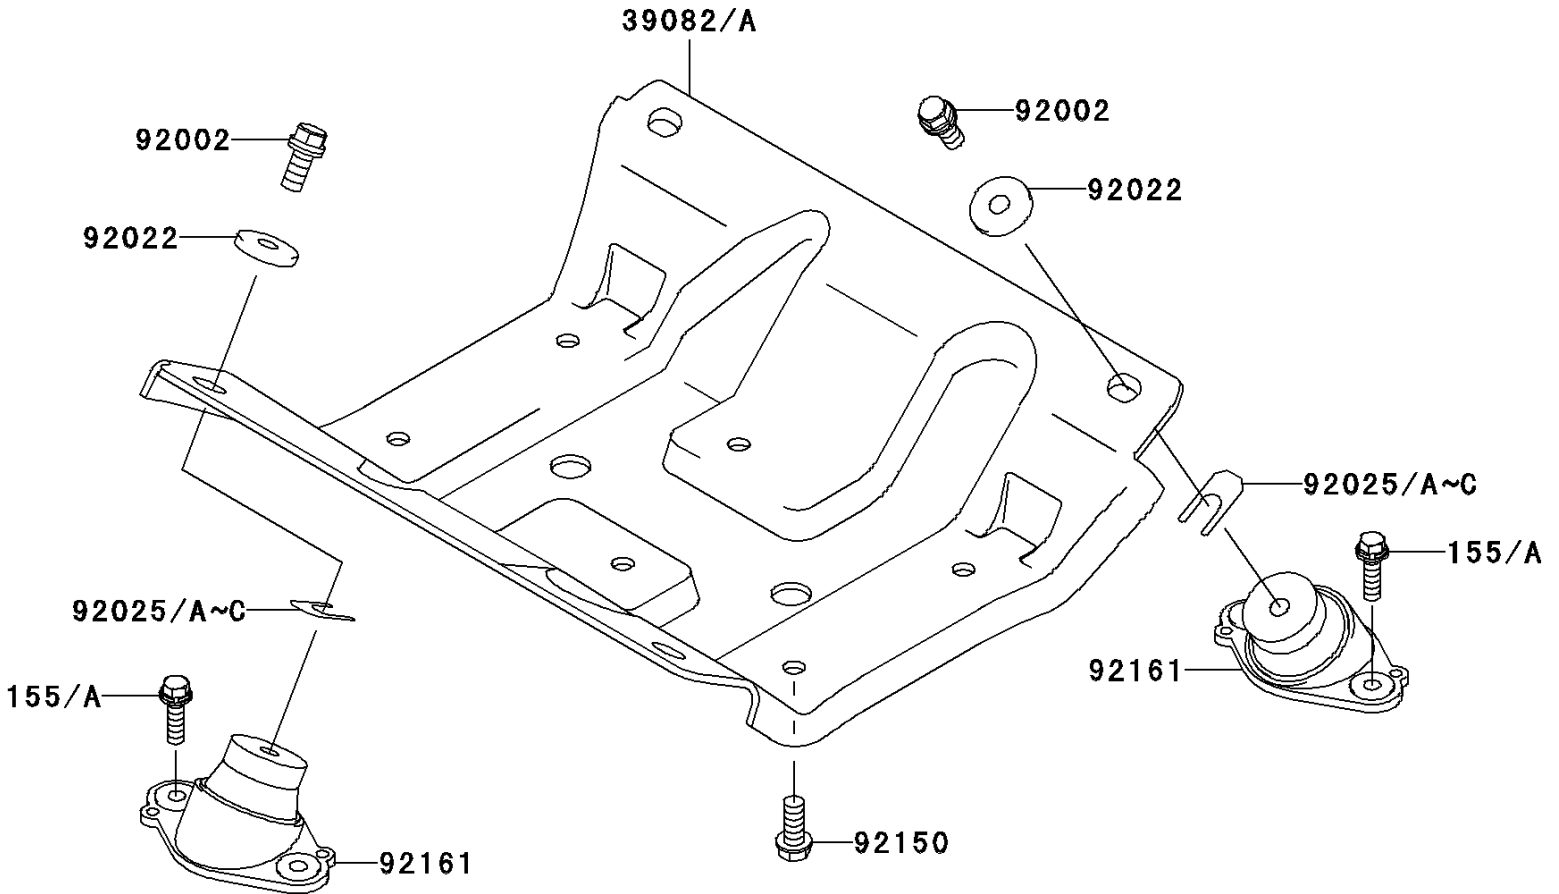

2002 Ultra 130 PARTS DIAGRAM

Engine Mount

F3144

2002 Ultra 130 PARTS LIST

Engine Mount

ITEM NAME	PART NUMBER	QUANTITY
BOLT-WSP-SMALL,8X20 (Ref # 155)	155R0820	8
MOUNT-ENGINE (Ref # 39082)	39082-3710	1
BOLT,10X25 (Ref # 92002)	92002-3770	4
WASHER,32X10.5X4 (Ref # 92022)	92022-3023	4
SHIM,T=0.3MM (Ref # 92025)	92025-3705	AR
SHIM,T=0.5MM (Ref # 92025A)	92025-3706	AR
SHIM,T=1.0MM (Ref # 92025B)	92025-3707	AR
SHIM,T=1.5MM (Ref # 92025C)	92025-3708	AR
BOLT,10X25 (Ref # 92150)	92150-3818	6
DAMPER (Ref # 92161)	92161-3731	4