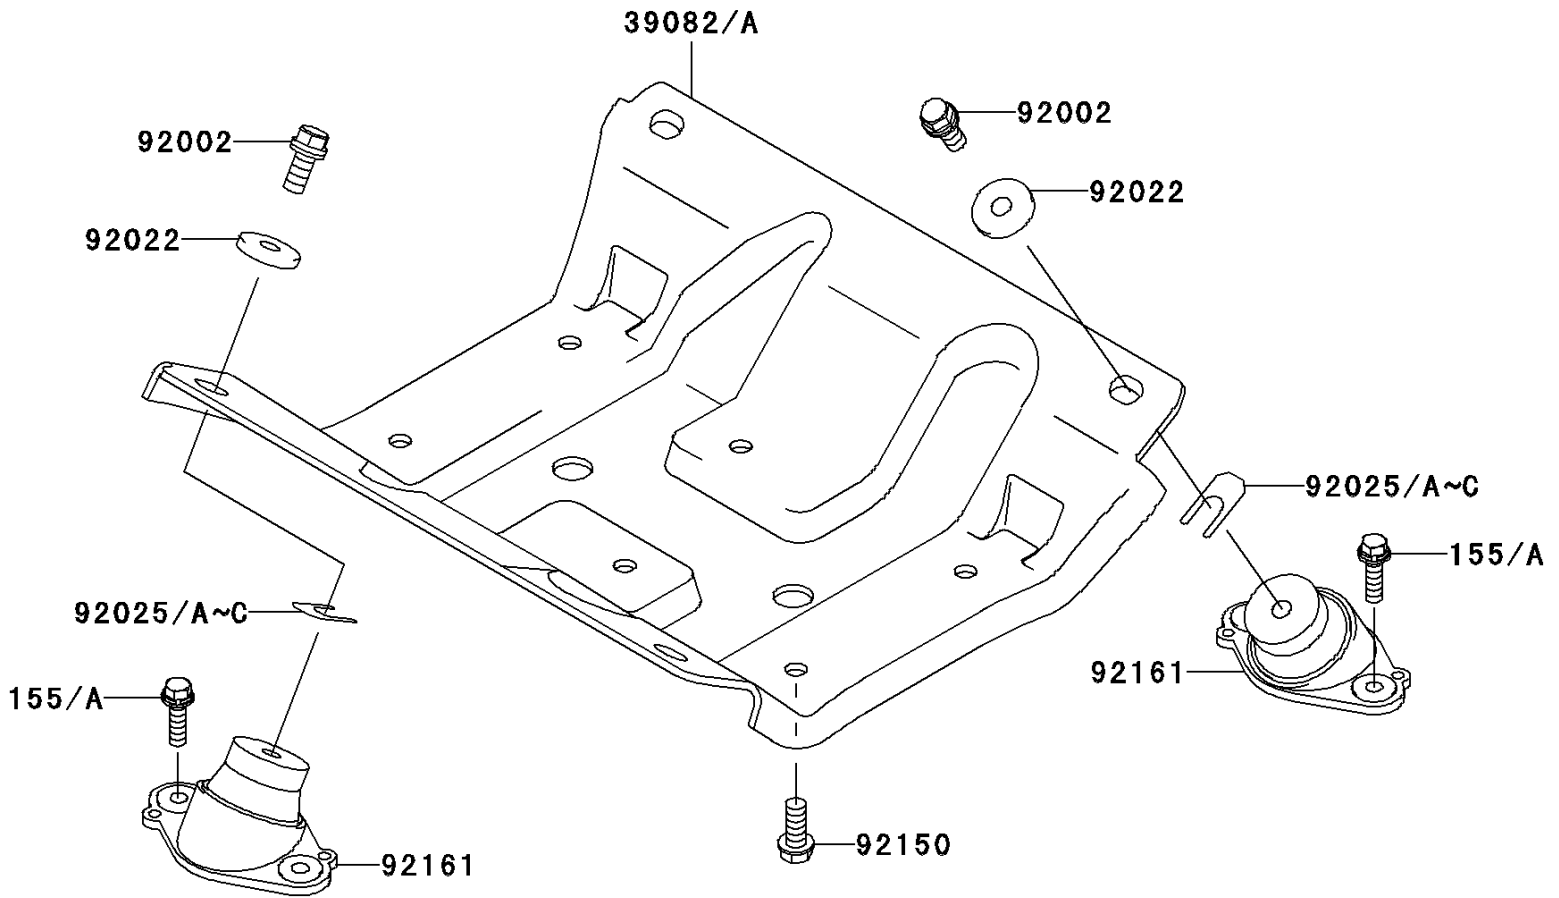

2003 Ultra 130 PARTS DIAGRAM

Engine Mount

F3144

2003 Ultra 130 PARTS LIST

Engine Mount

ITEM NAME	PART NUMBER	QUANTITY
BOLT-WSP-SMALL,8X30 (Ref # 155A)	155R0830	8
MOUNT-ENGINE (Ref # 39082)	39082-3710	1
BOLT,10X25 (Ref # 92002)	92002-3770	4
WASHER,32X10.5X4 (Ref # 92022)	92022-3023	4
SHIM,T=0.3MM (Ref # 92025)	92025-3705	AR
SHIM,T=0.5MM (Ref # 92025A)	92025-3706	AR
SHIM,T=1.0MM (Ref # 92025B)	92025-3707	AR
SHIM,T=1.5MM (Ref # 92025C)	92025-3708	AR
BOLT,10X25 (Ref # 92150)	92150-3818	6
DAMPER (Ref # 92161)	92161-3731	4