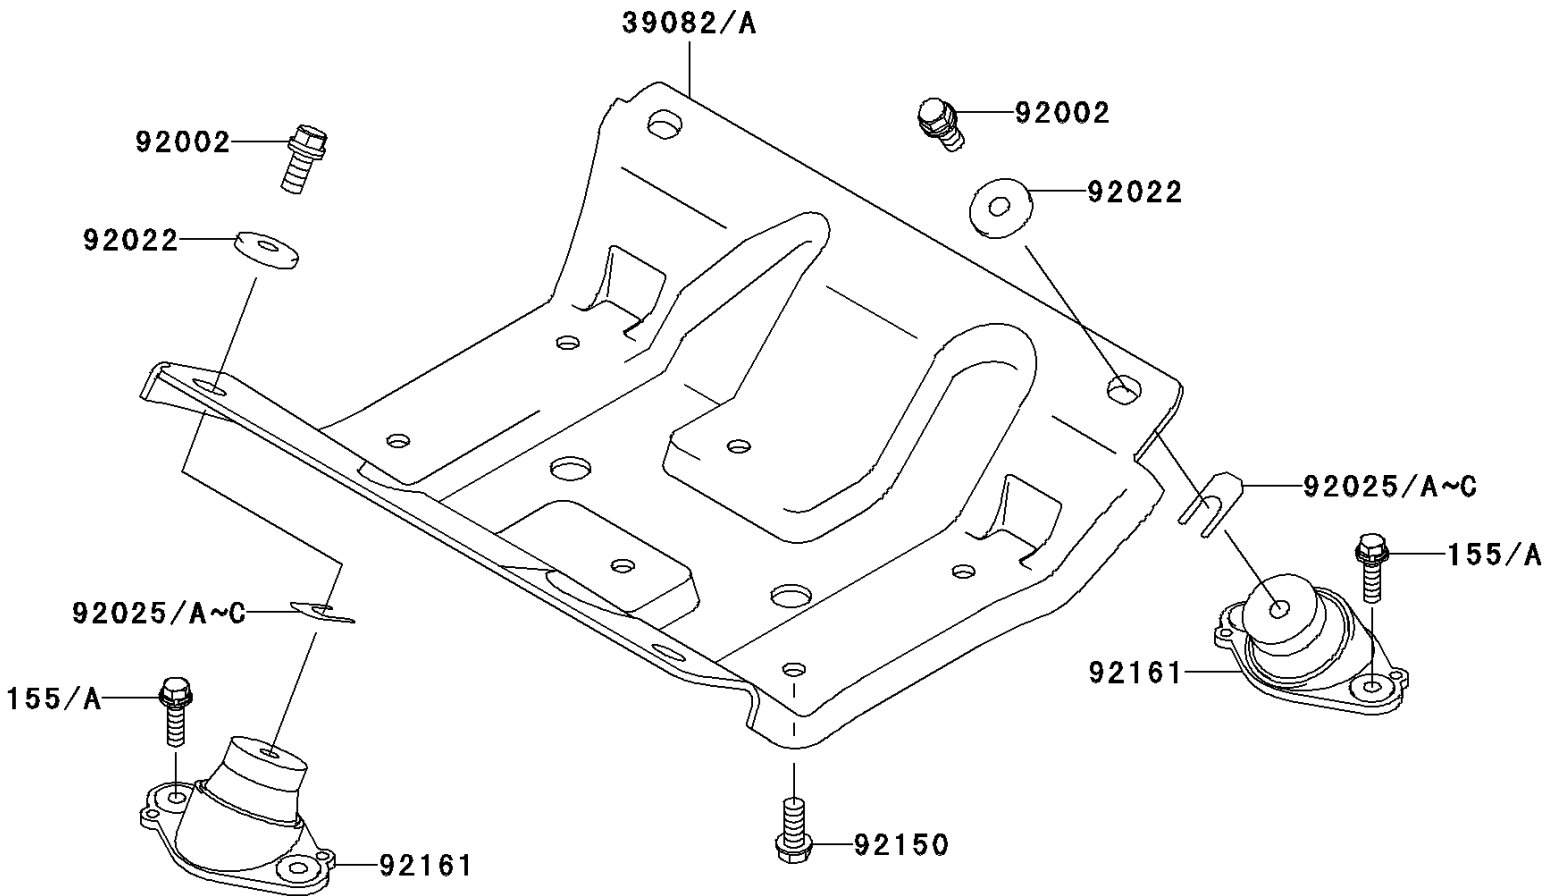

2004 Ultra 130 PARTS DIAGRAM

Engine Mount

F3144

2004 Ultra 130 PARTS LIST

Engine Mount

ITEM NAME	PART NUMBER	QUANTITY
BOLT-WSP-SMALL,8X30 (Ref # 155A)	155R0830	8
MOUNT-ENGINE (Ref # 39082A)	39082-3722	1
BOLT,10X25 (Ref # 92002)	92002-3770	4
WASHER,32X10.5X4 (Ref # 92022)	92022-3023	4
SHIM,T=0.3MM (Ref # 92025)	92025-3705	AR
SHIM,T=0.5MM (Ref # 92025A)	92025-3706	AR
SHIM,T=1.0MM (Ref # 92025B)	92025-3707	AR
SHIM,T=1.5MM (Ref # 92025C)	92025-3708	AR
BOLT,10X25 (Ref # 92150)	92150-3818	6
DAMPER (Ref # 92161)	92161-3731	4