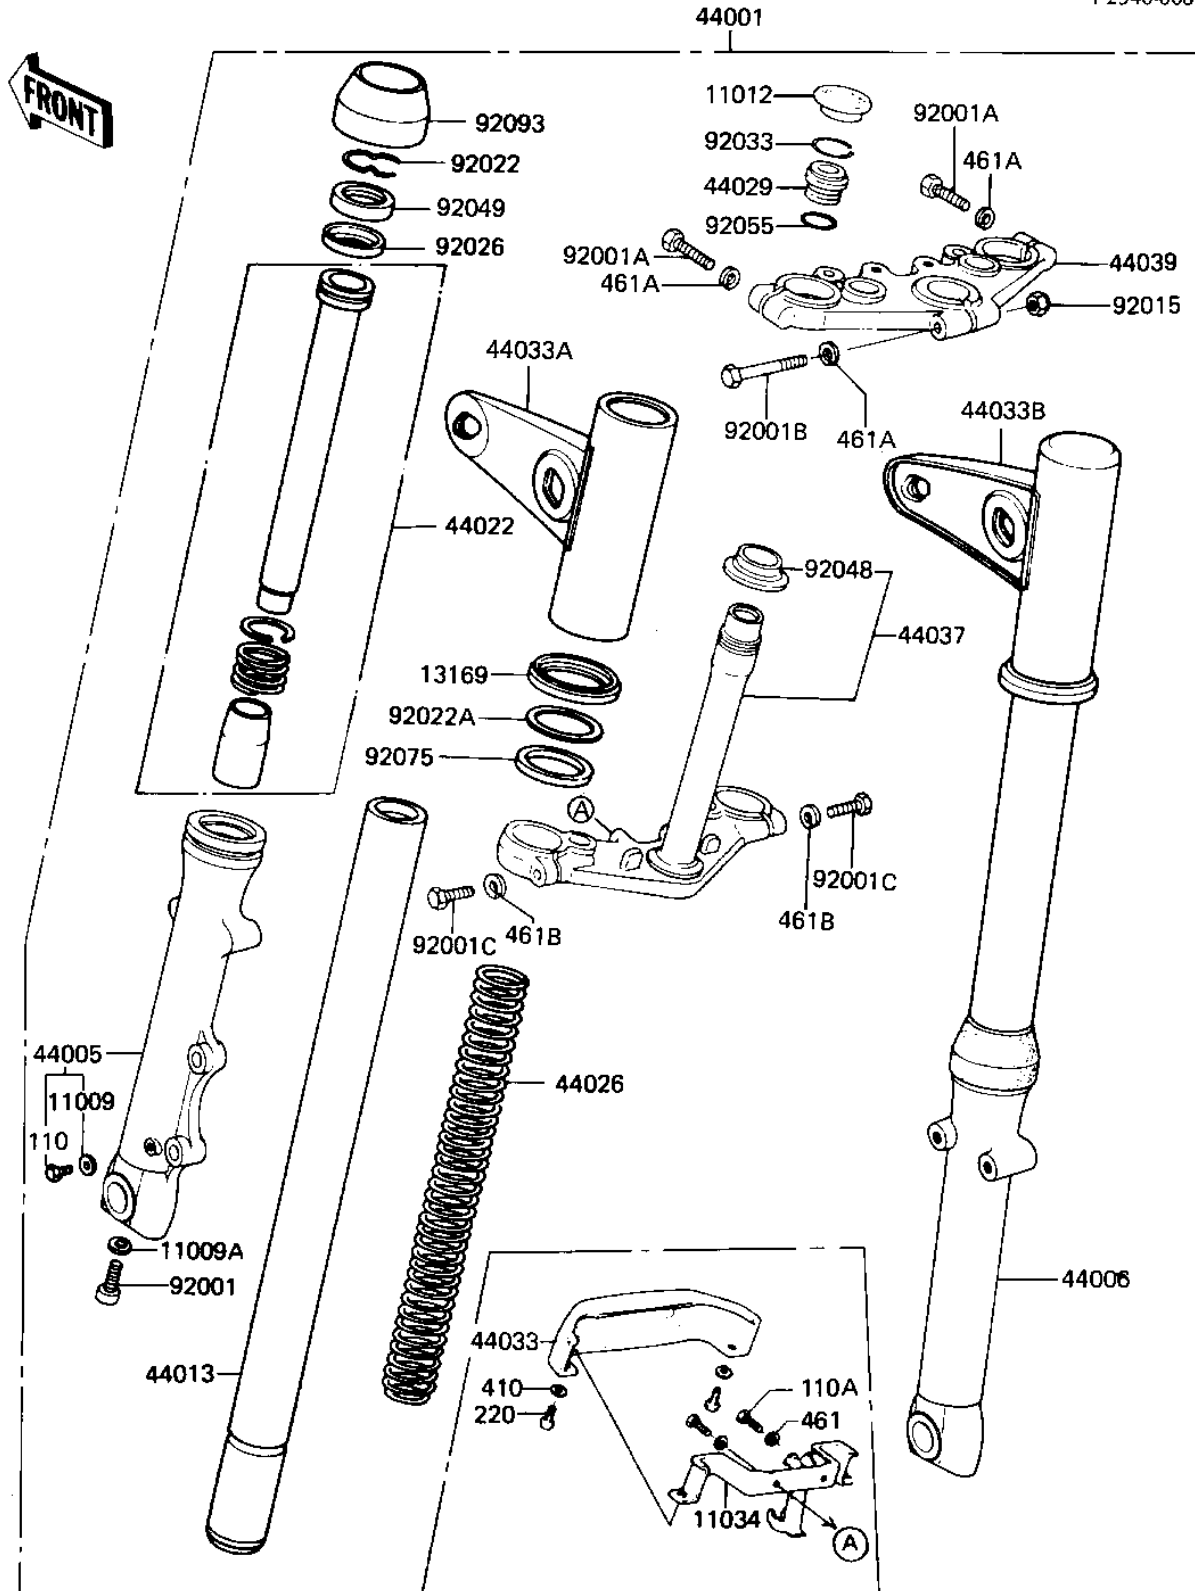

# 1982 KZ440-G1 PARTS DIAGRAM

FRONT FORK

F2340-0086

# 1982 KZ440-G1 PARTS LIST

## FRONT FORK

ITEM NAME	PART NUMBER	QUANTITY
GASKET,DRAIN PLUG (Ref # 11009)	44045-047	2
GASKET,FORK CYL BOLT (Ref # 11009A)	44045-051	2
CAP,RUBBER,FORK TOP (Ref # 11012)	11012-1021	2
BRACKET,FORK COVER (Ref # 11034)	11034-1758	1
GUIDE,FORK COVER (Ref # 13169)	44064-027	2
FORK-FRONT (Ref # 44001)	44001-1332	1
TUBE,LH,FORK OUTER (Ref # 44005)	44005-1080	1
TUBE,RH,FORK OUTER (Ref # 44006)	44006-1080	1
PIPE-FORK INNER (Ref # 44013)	44013-1075	2
CYLINDER-FORK (Ref # 44022)	44022-1027	2
SPRING-FRONT FORK (Ref # 44026)	44026-1129	2
GUIDE,SPRING (Ref # 44029)	44029-022	2
COVER,FORK (Ref # 44033)	44033-1042	1
COVER,FORK,LH (Ref # 44033A)	44033-1082	1
COVER-FORK,RH (Ref # 44033B)	44033-1083	1
STEM,STEERING (Ref # 44037)	44037-1014	1
HEAD,STEERING STEM (Ref # 44039)	44039-1023	1
BOLT,FORK CYLINDER (Ref # 92001)	44041-078	2
BOLT,HEX HEAD,8X40 (Ref # 92001A)	92001-1063	2
BOLT,HEX HEAD,8X55 (Ref # 92001B)	92001-1064	1
BOLT,HEX HEAD 10X35 (Ref # 92001C)	92001-1252	2
NUT,LOCK,8MM (Ref # 92015)	92015-1124	1
RING,OIL SEAL STOPER (Ref # 92022)	44043-057	2
WASHER,FORK COVER (Ref # 92022A)	92022-297	2
SPACER,FORK (Ref # 92026)	92026-1005	2
CIRCLIP (Ref # 92033)	44044-023	2
CONE STRNG STEM BERNG (Ref # 92048)	92047-006	1
OIL SEAL,FORK (Ref # 92049)	92049-1077	2
"O" RING (Ref # 92055)	44046-025	2

## FRONT FORK

ITEM NAME	PART NUMBER	QUANTITY
DAMPER RUBBER,FK COV (Ref # 92075)	92075-240	2
DUST SHIELD,FORK (Ref # 92093)	92093-1063	2
BOLT HEX HEAD 6X8 (Ref # 110)	110B0608	2
BOLT-UPSET,6X12 (Ref # 110A)	112G0612	2
SCREW PAN HEAD 4X10 (Ref # 220)	220B0410	2
WASHER PLAIN 4MM (Ref # 410)	410B0400	2
WASHER SPRING 6MM (Ref # 461)	461F0600	2
WASHER SPRING 8MM (Ref # 461A)	461F0800	3
WASHER SPRING 10MM (Ref # 461B)	461F1000	2