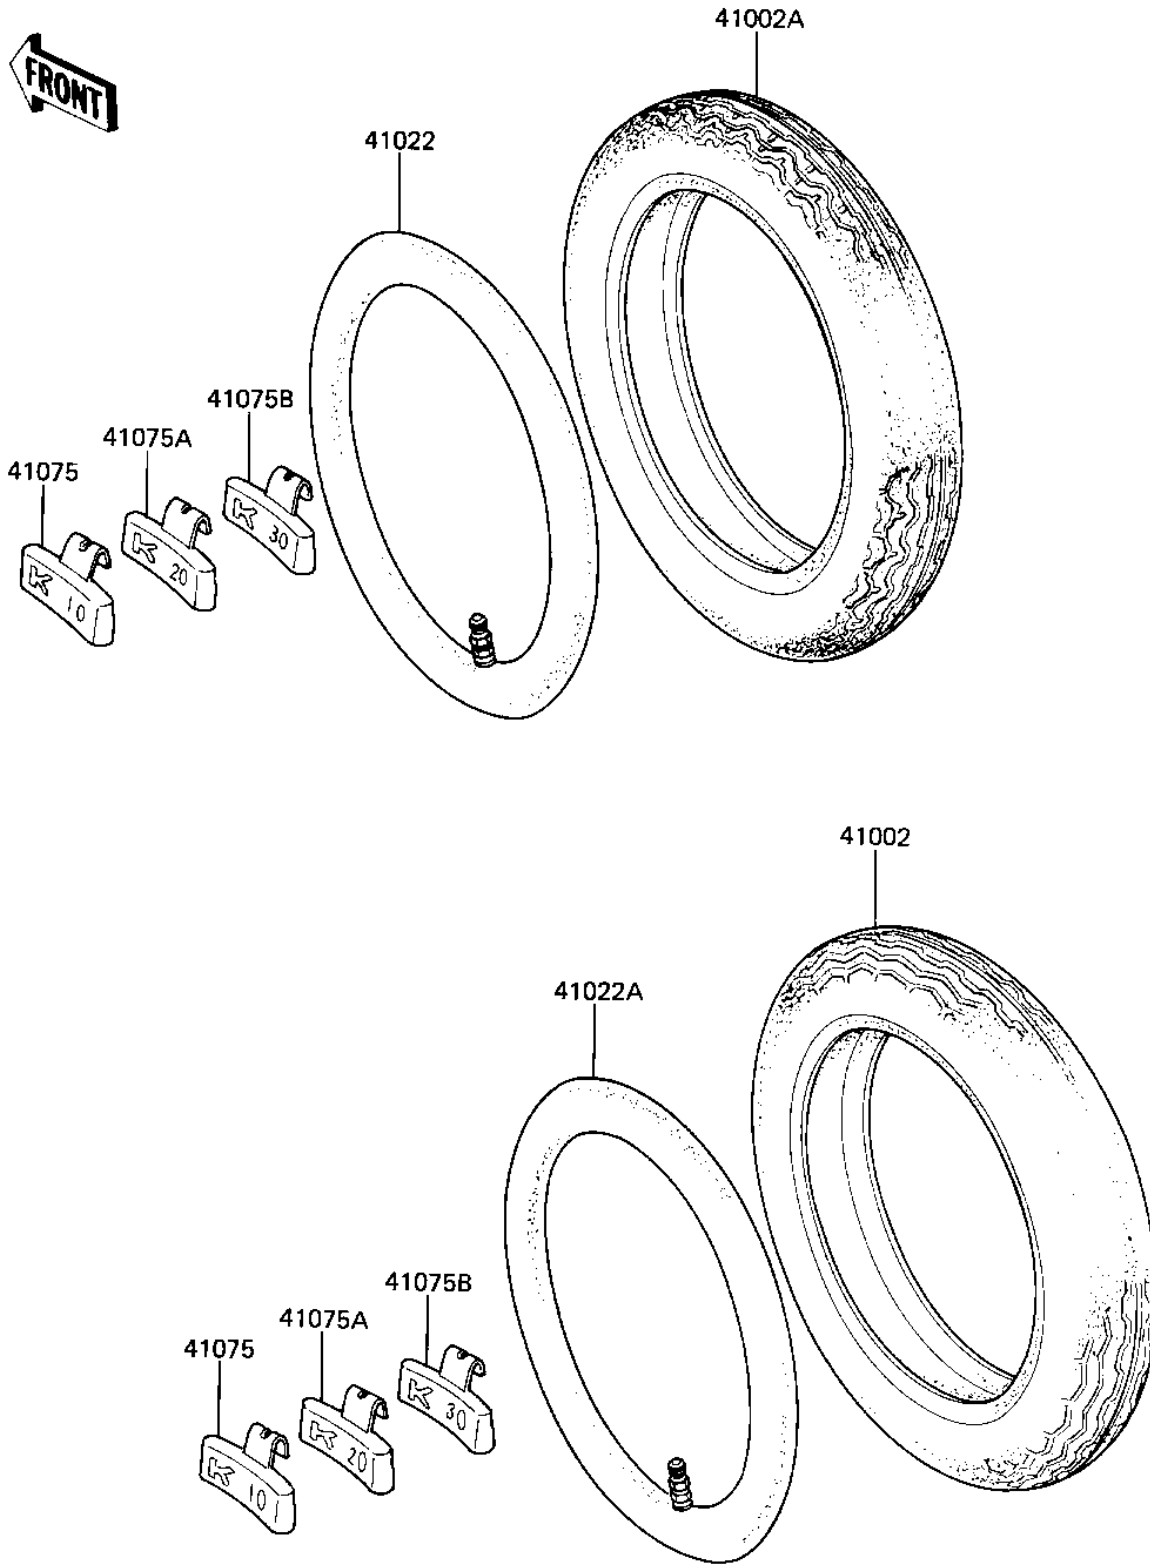

# 1982 KZ440-G1 PARTS DIAGRAM

TIRES

F2210-0051

## 1982 KZ440-G1 PARTS LIST

### TIRES

ITEM NAME	PART NUMBER	QUANTITY
TIRE 410H-18 Y983 R (Ref # 41002)	41002-1234	1
TIRE 360S-19 Y992 F (Ref # 41002A)	41002-1246	1
TUBE,3.0/3.25/3.60-19 (Ref # 41022)	41022-1019	1
TUBE 350/375/410-18 (Ref # 41022A)	41022-031	1
BALANCER-WHEEL,10G (Ref # 41075)	41075-1011	AR
BALANCER-WHEEL,20G (Ref # 41075A)	41075-1012	AR
BALANCER-WHEEL,30G (Ref # 41075B)	41075-1013	AR