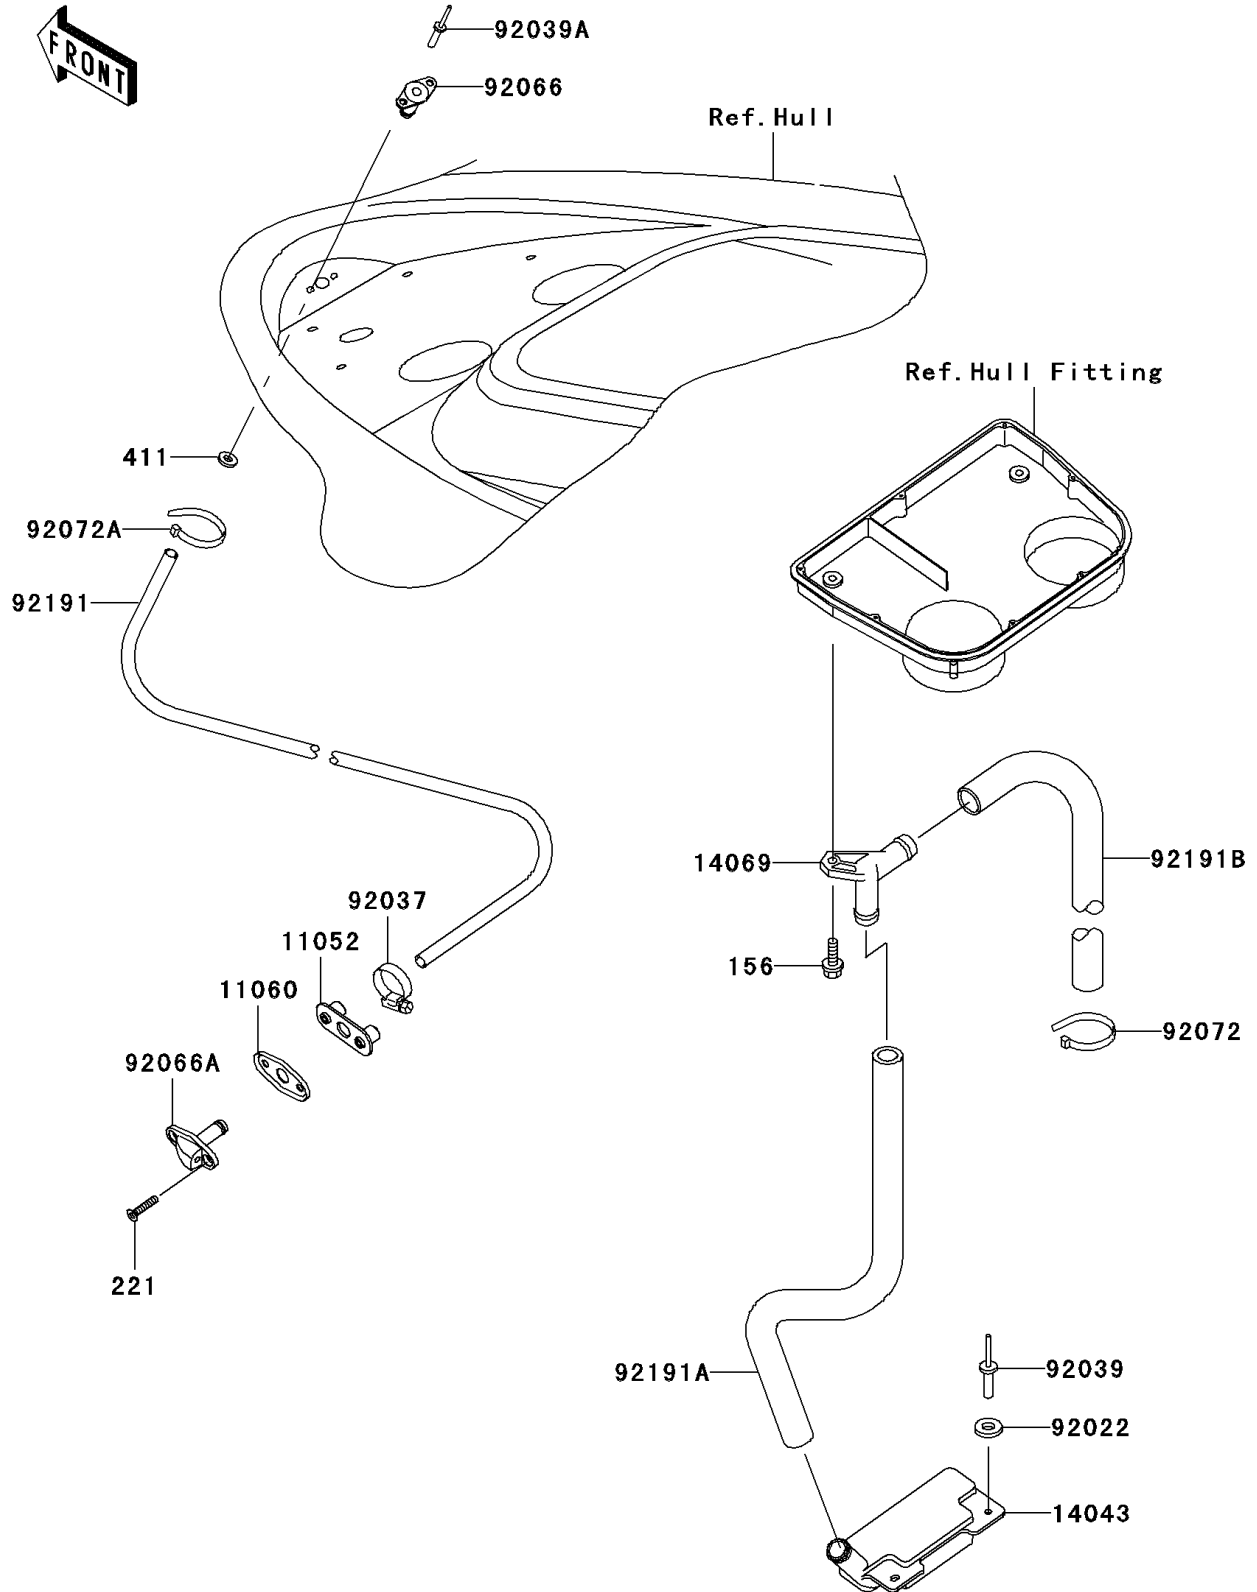

# 2001 Ultra 130 PARTS DIAGRAM

Bilge System

F3145

## 2001 Ultra 130 PARTS LIST

### Bilge System

ITEM NAME	PART NUMBER	QUANTITY
BOLT-WP,6X18 (Ref # 156)	156R0618	1
SCREW-CSK-CROSS,5X25 (Ref # 221)	221R0525	2
WASHER-PLAIN,5MM (Ref # 411)	411S0500	2
BRACKET (Ref # 11052)	11052-3735	1
GASKET (Ref # 11060)	11060-3798	1
FILTER (Ref # 14043)	14043-3710	1
BREATHER (Ref # 14069)	14069-3708	1
WASHER,5X16X1.5 (Ref # 92022)	92022-3041	2
CLAMP (Ref # 92037)	92037-3726	1
RIVET (Ref # 92039)	92039-3714	2
RIVET (Ref # 92039A)	92039-3747	2
PLUG (Ref # 92066)	92066-3766	1
PLUG (Ref # 92066A)	92066-3767	1
BAND,L=188 (Ref # 92072)	92072-1239	1
BAND,L=99 (Ref # 92072A)	92072-3871	1
TUBE,10X13X600 (Ref # 92191)	92191-3862	1
TUBE (Ref # 92191A)	92191-3883	1
TUBE,15.88X22.24X570 (Ref # 92191B)	92191-3896	1