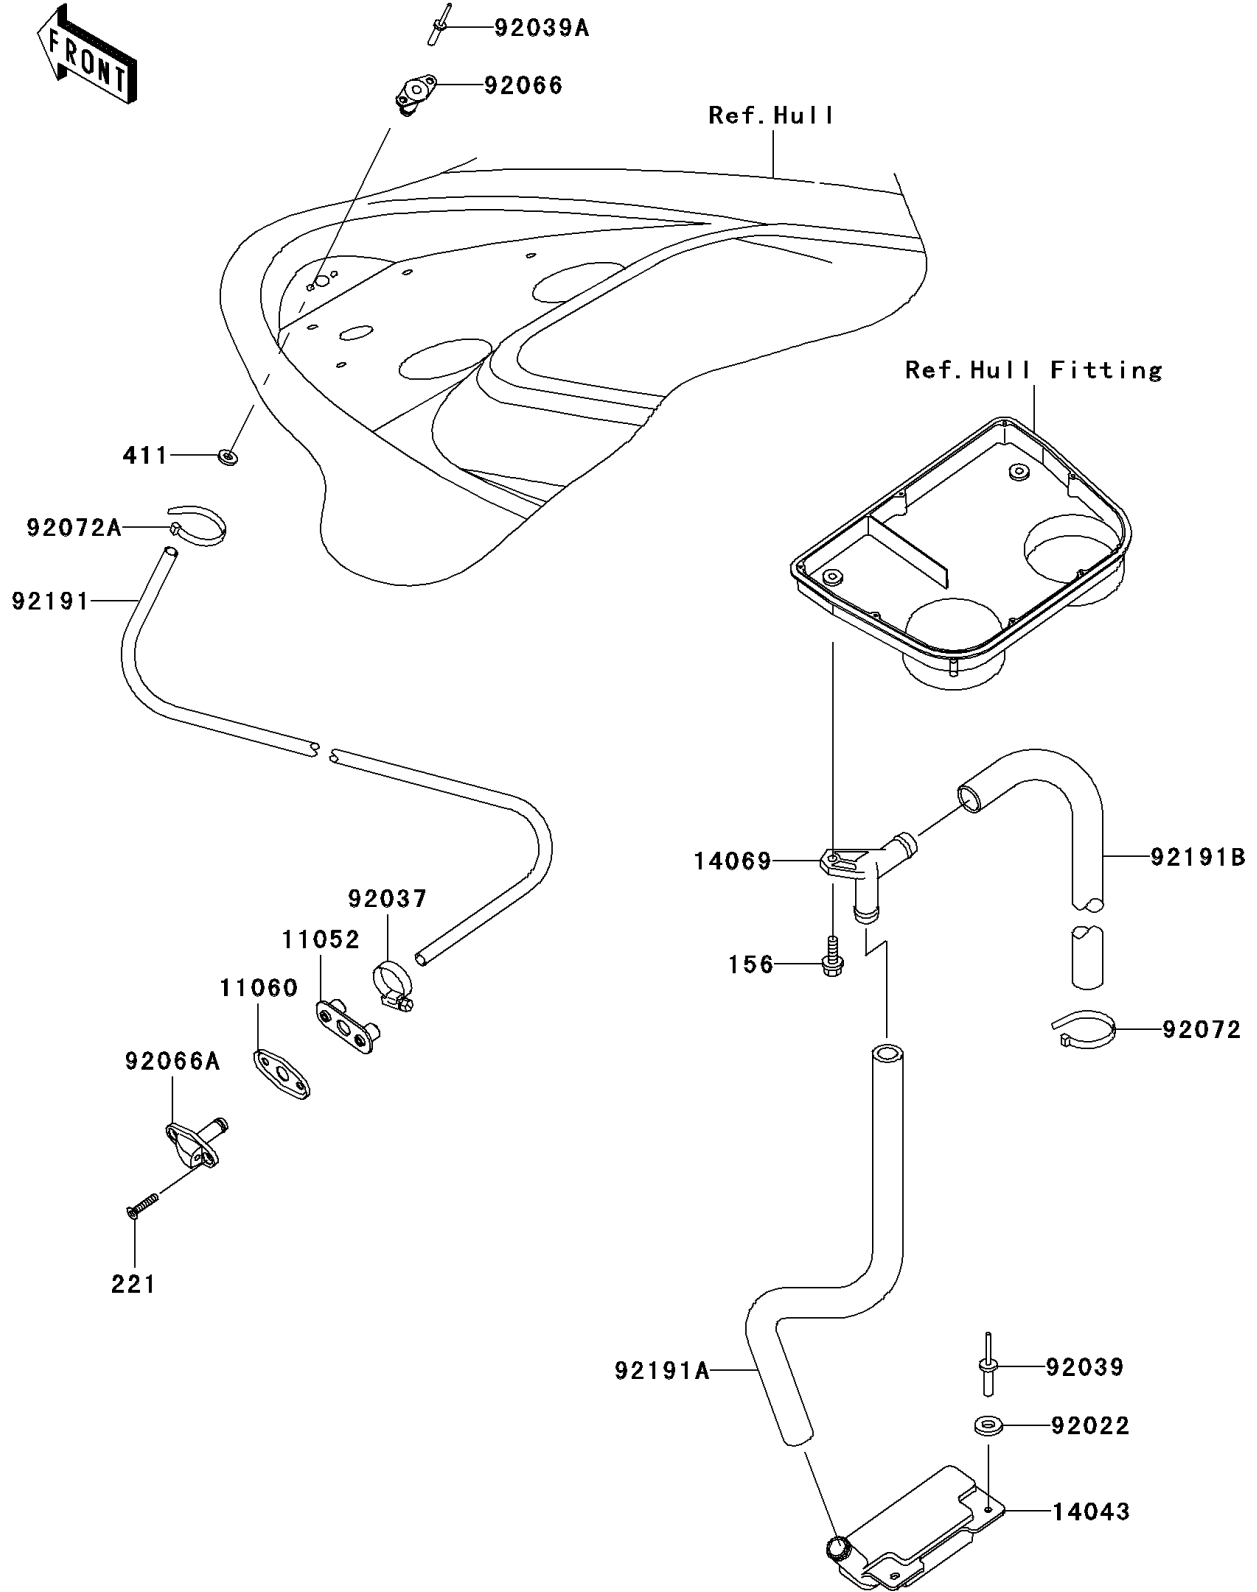

2003 Ultra 130 PARTS DIAGRAM

Bilge System

F3145

2003 Ultra 130 PARTS LIST

Bilge System

ITEM NAME	PART NUMBER	QUANTITY
BOLT-WP,6X18 (Ref # 156)	156R0618	1
SCREW-CSK-CROSS,5X25 (Ref # 221)	221R0525	2
WASHER-PLAIN,5MM (Ref # 411)	411S0500	2
BRACKET (Ref # 11052)	11052-3735	1
GASKET (Ref # 11060)	11060-3798	1
FILTER (Ref # 14043)	14043-3710	1
BREATHER (Ref # 14069)	14069-3708	1
WASHER,5X16X1.5 (Ref # 92022)	92022-3041	2
CLAMP (Ref # 92037)	92037-3726	1
RIVET (Ref # 92039)	92039-3714	2
RIVET (Ref # 92039A)	92039-3747	2
PLUG (Ref # 92066)	92066-3766	1
PLUG (Ref # 92066A)	92066-3767	1
BAND,L=188 (Ref # 92072)	92072-1239	1
BAND,L=99 (Ref # 92072A)	92072-3871	1
TUBE,10X13X600 (Ref # 92191)	92191-3862	1
TUBE (Ref # 92191A)	92191-3883	1
TUBE,15.88X22.24X570 (Ref # 92191B)	92191-3896	1