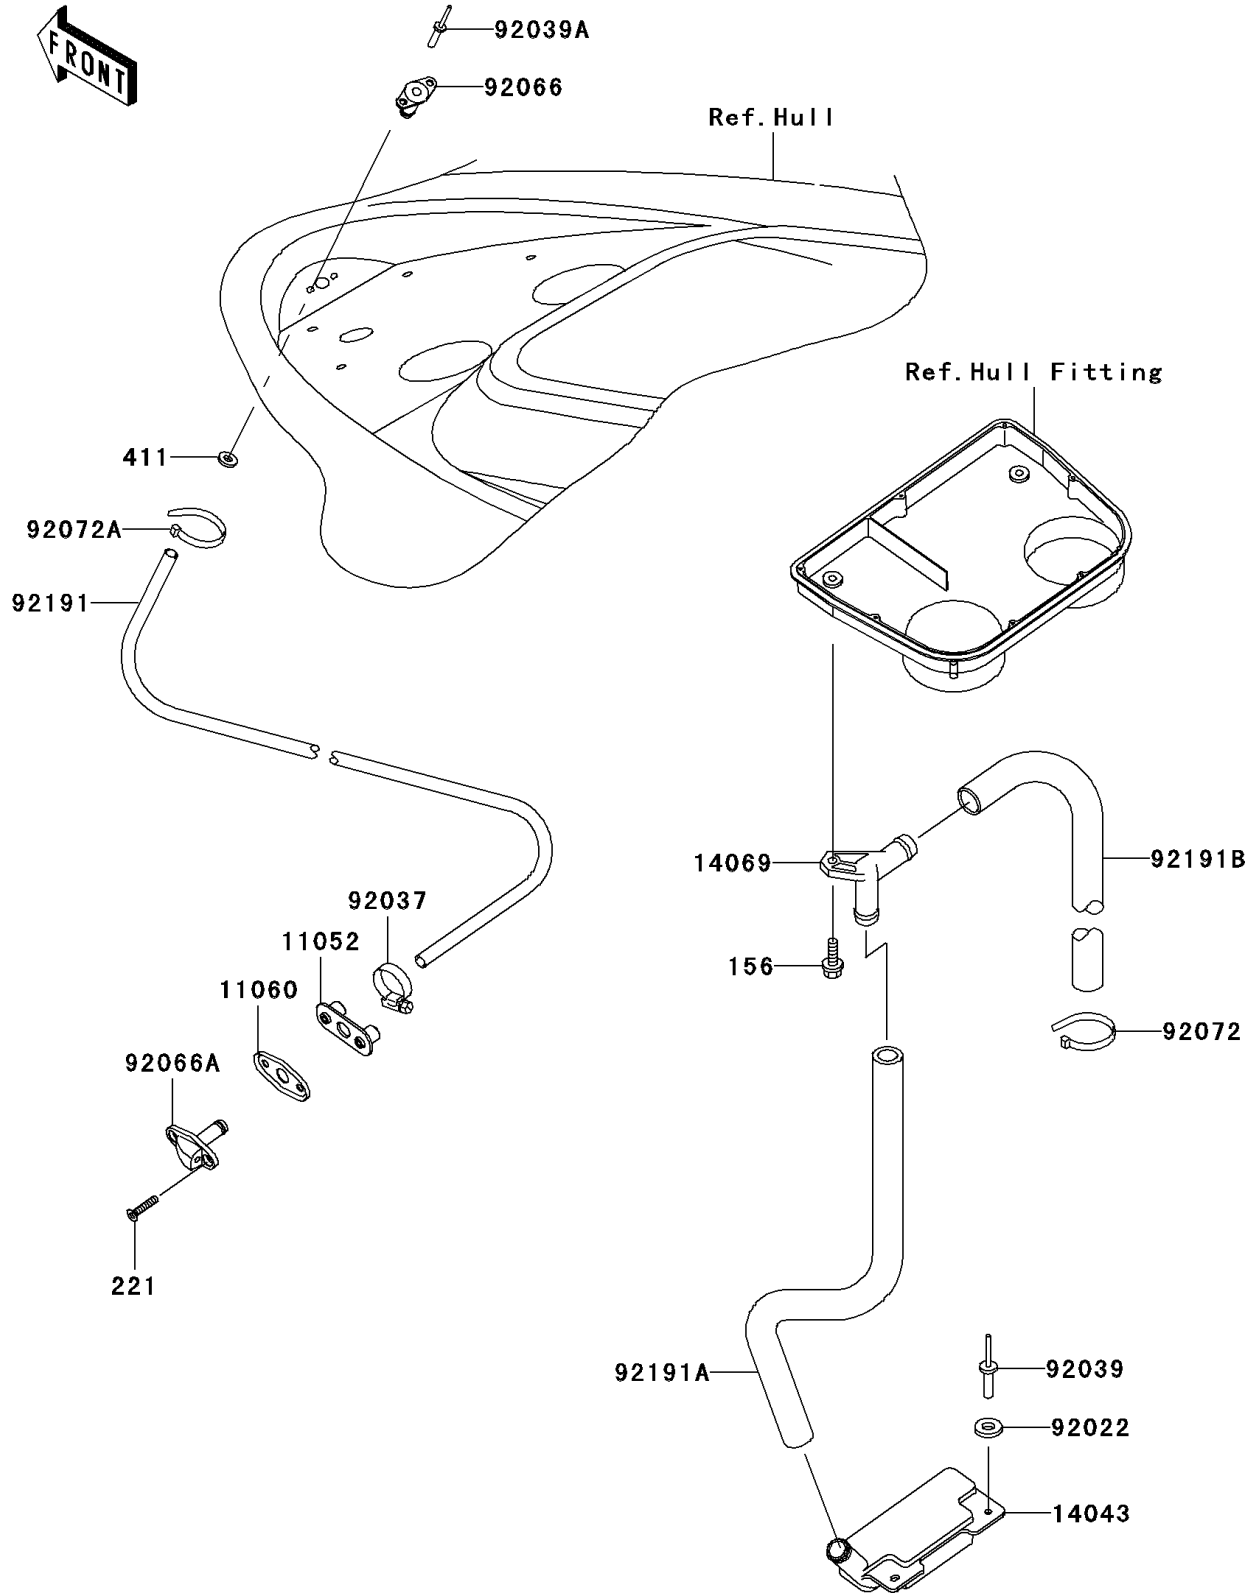

2004 Ultra 130 PARTS DIAGRAM

Bilge System

F3145

2004 Ultra 130 PARTS LIST

Bilge System

ITEM NAME	PART NUMBER	QUANTITY
BOLT-WP,6X18 (Ref # 156)	156R0618	1
SCREW-CSK-CROSS,5X25 (Ref # 221)	221R0525	2
WASHER-PLAIN,5MM (Ref # 411)	411S0500	2
BRACKET (Ref # 11052)	11052-3735	1
GASKET (Ref # 11060)	11060-3798	1
FILTER (Ref # 14043)	14043-3710	1
BREATHER (Ref # 14069)	14069-3708	1
WASHER,5X16X1.5 (Ref # 92022)	92022-3041	2
CLAMP (Ref # 92037)	92037-3726	1
RIVET (Ref # 92039)	92039-3714	2
RIVET (Ref # 92039A)	92039-3747	2
PLUG (Ref # 92066)	92066-3766	1
PLUG (Ref # 92066A)	92066-3767	1
BAND,L=188 (Ref # 92072)	92072-1239	1
BAND,L=99 (Ref # 92072A)	92072-3871	1
TUBE,10X13X600 (Ref # 92191)	92191-3862	1
TUBE (Ref # 92191A)	92191-3883	1
TUBE,15.88X22.24X570 (Ref # 92191B)	92191-3896	1