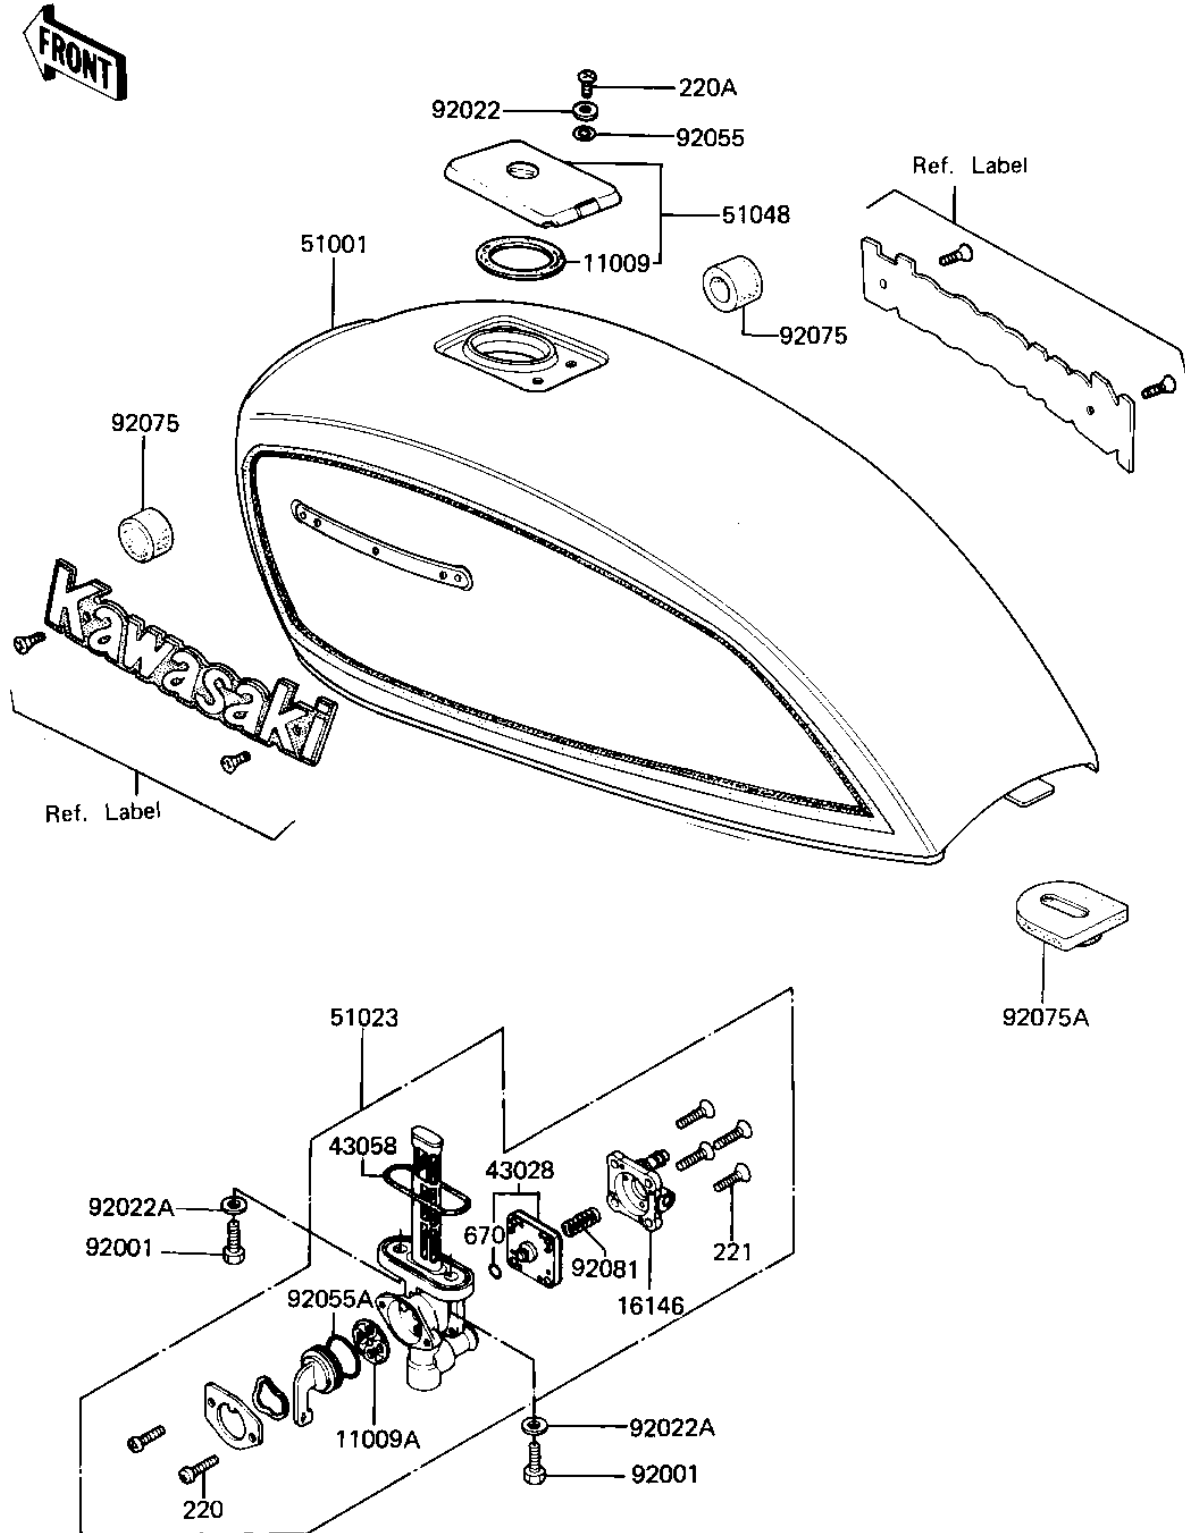

1982 KZ440-G1 PARTS DIAGRAM

FUEL TANK

F2410-0081

1982 KZ440-G1 PARTS LIST

FUEL TANK

ITEM NAME	PART NUMBER	QUANTITY
GASKET,FUEL TANK CAP (Ref # 11009)	11009-1051	1
GASKET,FUEL TAP (Ref # 11009A)	11009-1188	1
COVER ASSY,FUEL TAP (Ref # 16146)	16146-1009	1
DIAPHRAGM VALVE ASSY (Ref # 43028)	43028-1021	1
"O" RING (Ref # 43058)	51039-003	1
TANK-FUEL,M.U.BLUE (Ref # 51001)	51001-1088-F3	1
TAP ASSY,FUEL (Ref # 51023)	51023-1030	1
CAP ASSY TANK (Ref # 51048)	51048-1018	1
BOLT,6X20,FUEL TAP (Ref # 92001)	92001-1091	2
WASHER,PLAIN (Ref # 92022)	92022-1038	2
WASHER-PLAIN (Ref # 92022A)	92022-183	2
"O" RING (Ref # 92055)	92055-1023	2
"O" RING,FUEL TAP LEV (Ref # 92055A)	92055-1085	1
DAMPER RUBBER-FL TANK (Ref # 92075)	92075-101	2
DAMPER RUBBER FUEL TA (Ref # 92075A)	92075-295	1
SPRING,DIAPHRAGM VALV (Ref # 92081)	92081-1240	1
SCREW PAN HEAD 3X8 (Ref # 220)	220B0308	2
SCREW PAN HEAD 5X10 (Ref # 220A)	220B0510	2
SCREW-CSK-CROS,4X14 (Ref # 221)	221B0414	4
"O" RING,4MM (Ref # 670)	670B1504	1