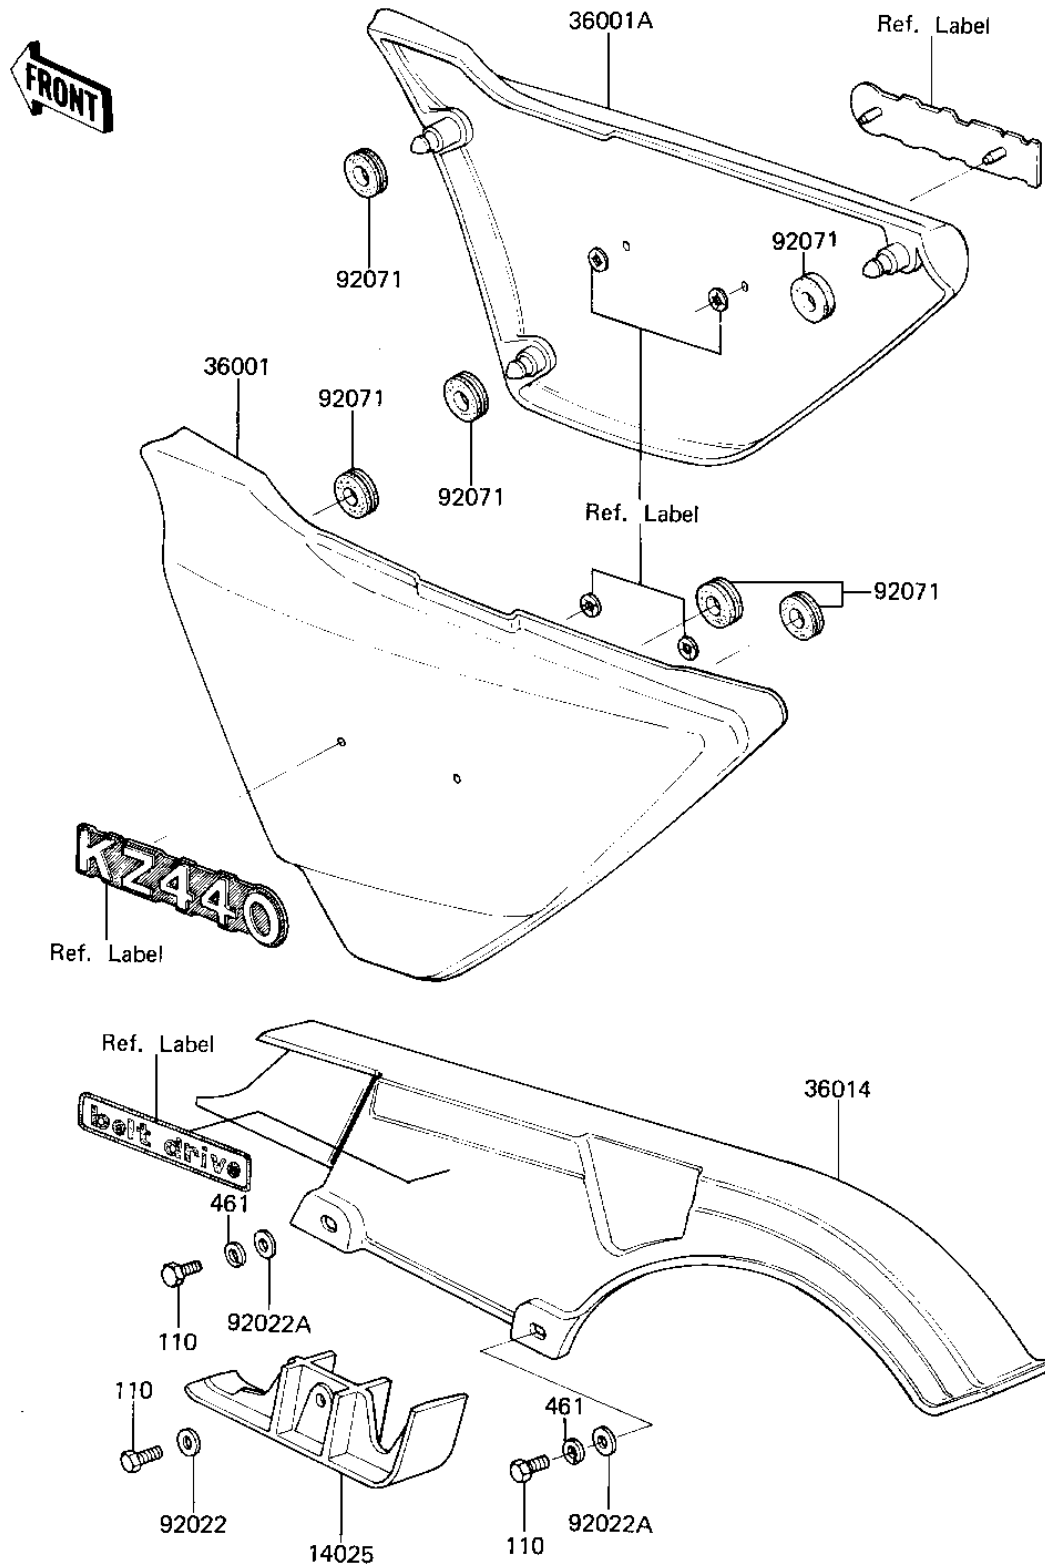

1982 KZ440-G1 PARTS DIAGRAM

SIDE COVERS/BELT COVER

F2610-0100

1982 KZ440-G1 PARTS LIST

SIDE COVERS/BELT COVER

ITEM NAME	PART NUMBER	QUANTITY
COVER,DRIVE BELT (Ref # 14025)	14025-1381	1
COVER-SIDE,LH,M.U.BLU (Ref # 36001)	36001-1150-F3	1
COVER-SIDE,RH,M.U.BLU (Ref # 36001A)	36001-1151-F3	1
CASE-CHAIN (Ref # 36014)	36014-1053	1
WASHER PLAIN (Ref # 92022)	92022-024	1
WASHER 6.5X20X1.6T (Ref # 92022A)	92022-125	2
GROMMET (Ref # 92071)	92071-056	6
BOLT-UPSET,6X16 (Ref # 110)	112G0616	3
WASHER SPRING 6MM (Ref # 461)	461F0600	2