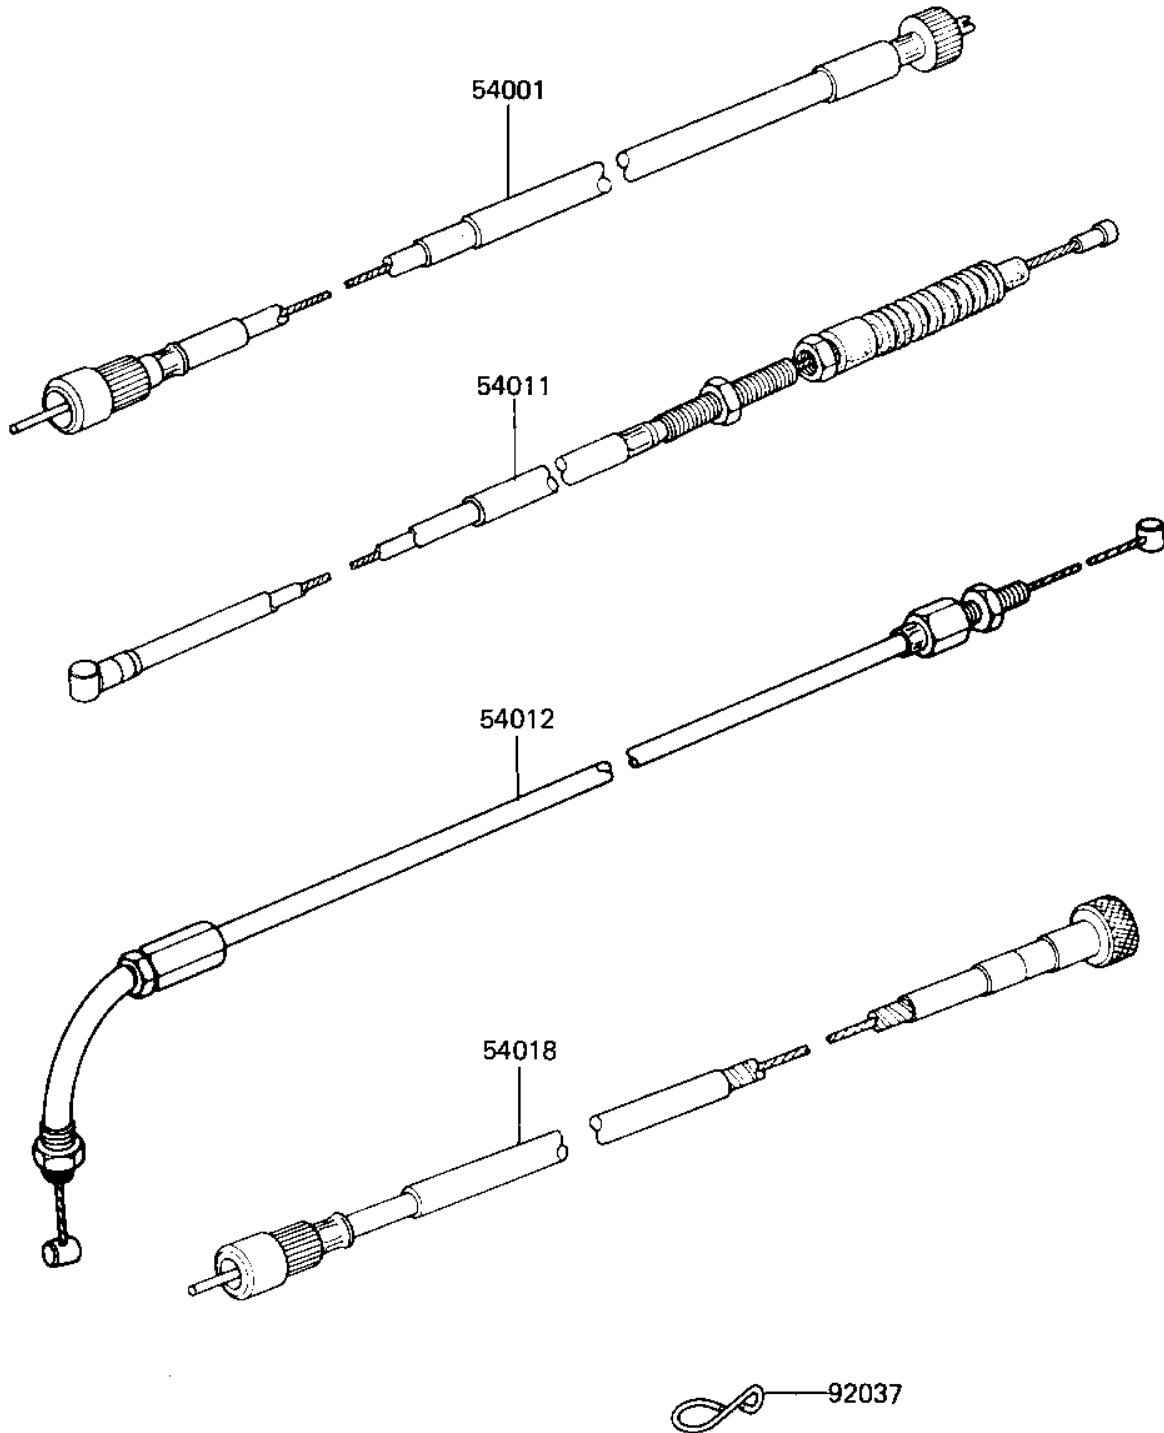

1982 KZ440-G1 PARTS DIAGRAM

CABLES

F2540-0089

1982 KZ440-G1 PARTS LIST

CABLES

ITEM NAME	PART NUMBER	QUANTITY
CABLE,SPEEDOMETER (Ref # 54001)	54001-1024	1
CABLE-CLUTCH (Ref # 54011)	54011-1095	1
CABLE,THROTTLE (Ref # 54012)	54012-136	1
CABLE,TACHOMETER (Ref # 54018)	54018-1002	1
CLAM,CABLE (Ref # 92037)	92037-1064	1