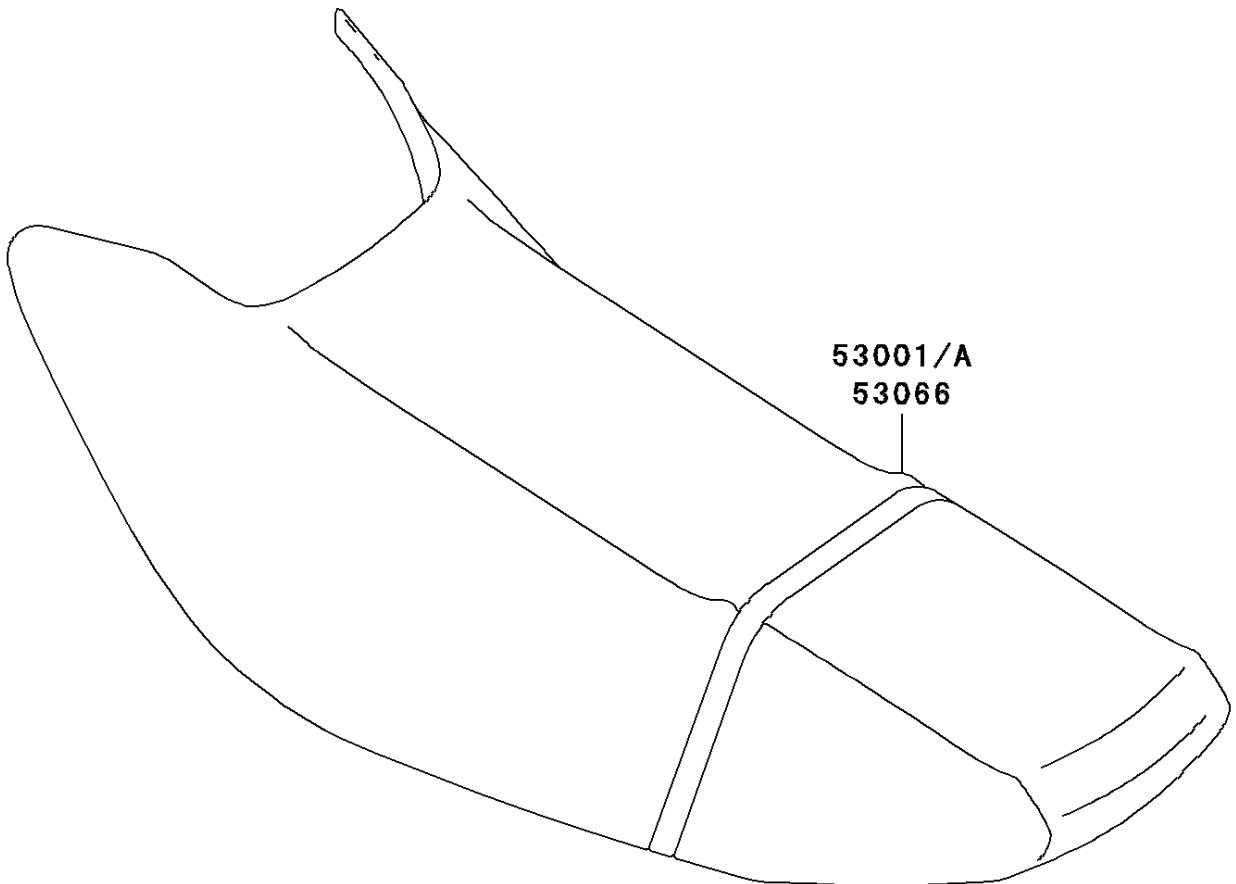

2001 Ultra 130 PARTS DIAGRAM

Seat

F3146

2001 Ultra 130 PARTS LIST

Seat

ITEM NAME	PART NUMBER	QUANTITY
SEAT-ASSY,BLACK (Ref # 53001)	53001-3737-MA	1