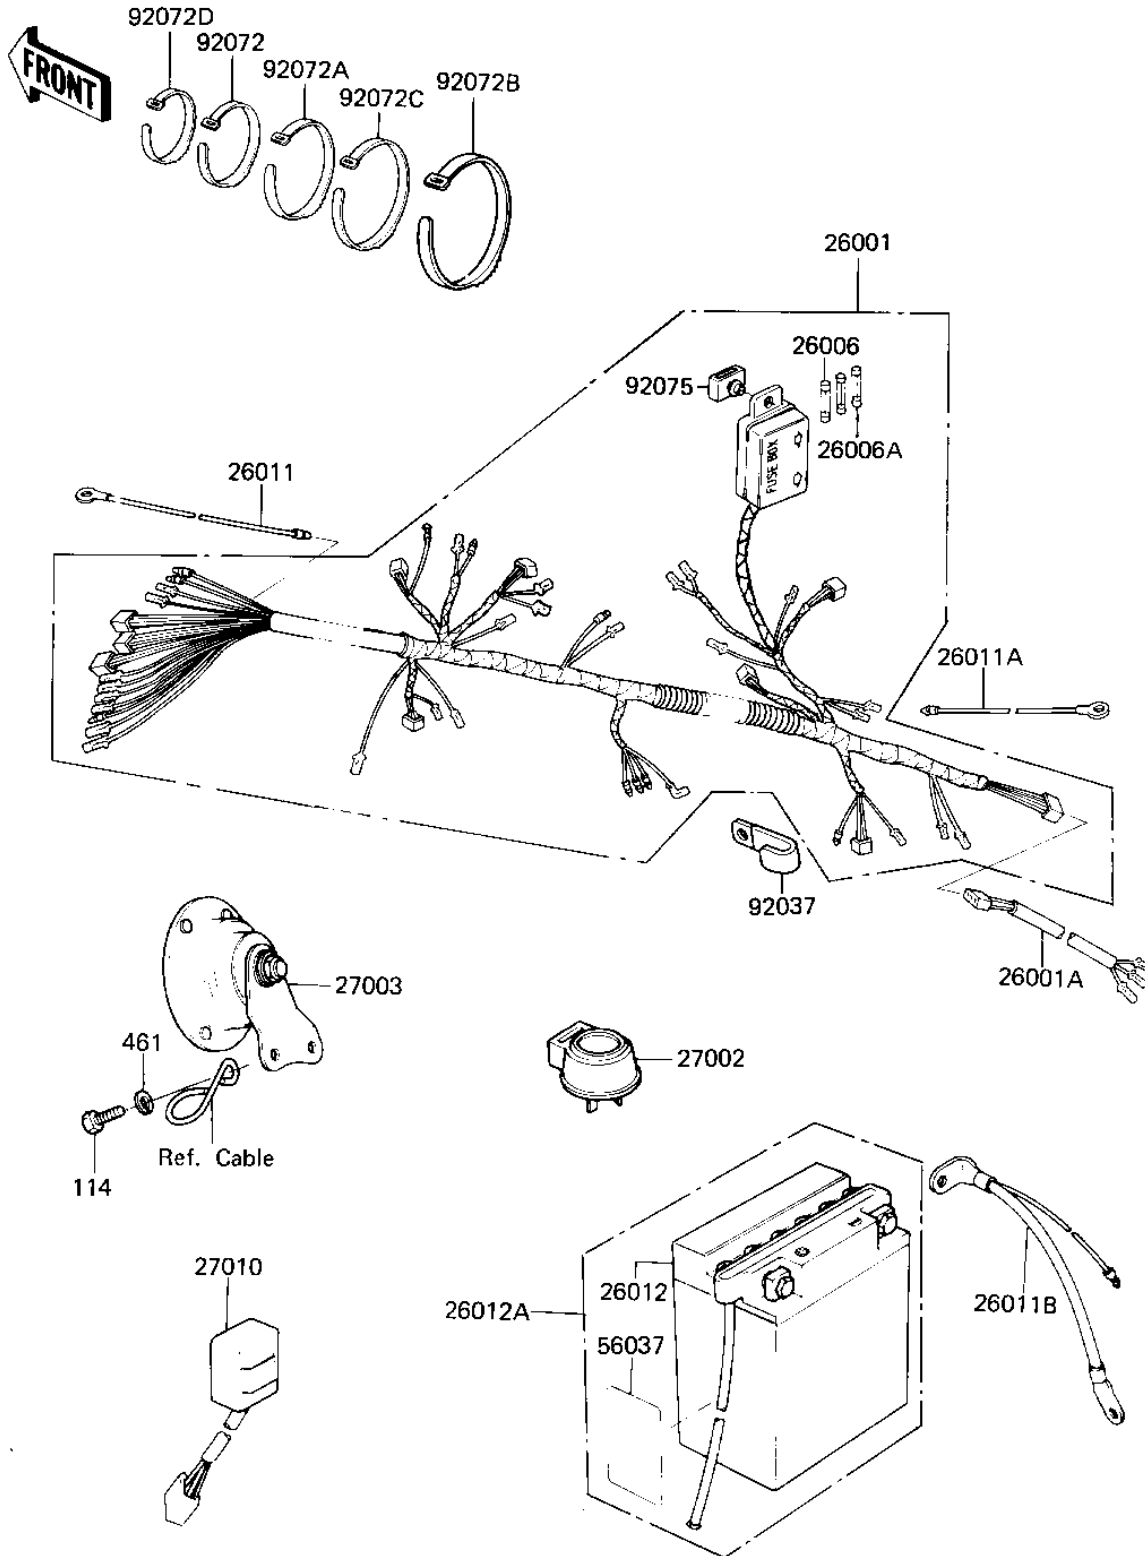

1982 KZ440-G1 PARTS DIAGRAM

CHASSIS ELECTRICAL EQUIPMENT

F2760-0115

1982 KZ440-G1 PARTS LIST

CHASSIS ELECTRICAL EQUIPMENT

ITEM NAME	PART NUMBER	QUANTITY
HARNESS,MAIN,W/FUSE (Ref # 26001)	26001-1365	1
WIRING HARNESS,TL LMP (Ref # 26001A)	26002-046	1
FUSE 10A (Ref # 26006)	26006-003	3
FUSE-20A (Ref # 26006A)	26006-005	2
LEAD WIRE,SIGNAL LAMP (Ref # 26011)	26011-063	3
WIRE,LEAD (Ref # 26011A)	26011-095	2
WIRE-LEAD,BATTERY GRO (Ref # 26011B)	26011-1134	1
26012-1210 (Canada) (Ref # 26012)	26012-1060	1
YUA BAT YB12A-A (Ref # 26012A)	26012-1061	1
RELAY-TURN SIGNAL (Ref # 27002)	27002-011	1
HORN (Ref # 27003)	27003-1019	1
SWITCH,BK LIGHT IND (Ref # 27010)	28019-002	1
LABEL-WARNING,BATTERY (Ref # 56037)	56040-1036	1
CLAMP,WIRING HARNESS (Ref # 92037)	92037-1069	1
BAND,SHORT (Ref # 92072)	92072-030	5
BAND,MIDDLE (Ref # 92072A)	92072-031	2
BAND,LONG (Ref # 92072B)	92072-032	3
BAND,WIRING HARNESS (Ref # 92072C)	92072-056	1
BAND,BREATHER WIRE (Ref # 92072D)	92072-067	2
DAMPER RUBBER,FUSE (Ref # 92075)	92075-279	1
BOLT-SMALL-UPSET,8X16 (Ref # 114)	115G0816	2
WASHER SPRING 8MM (Ref # 461)	461F0800	2