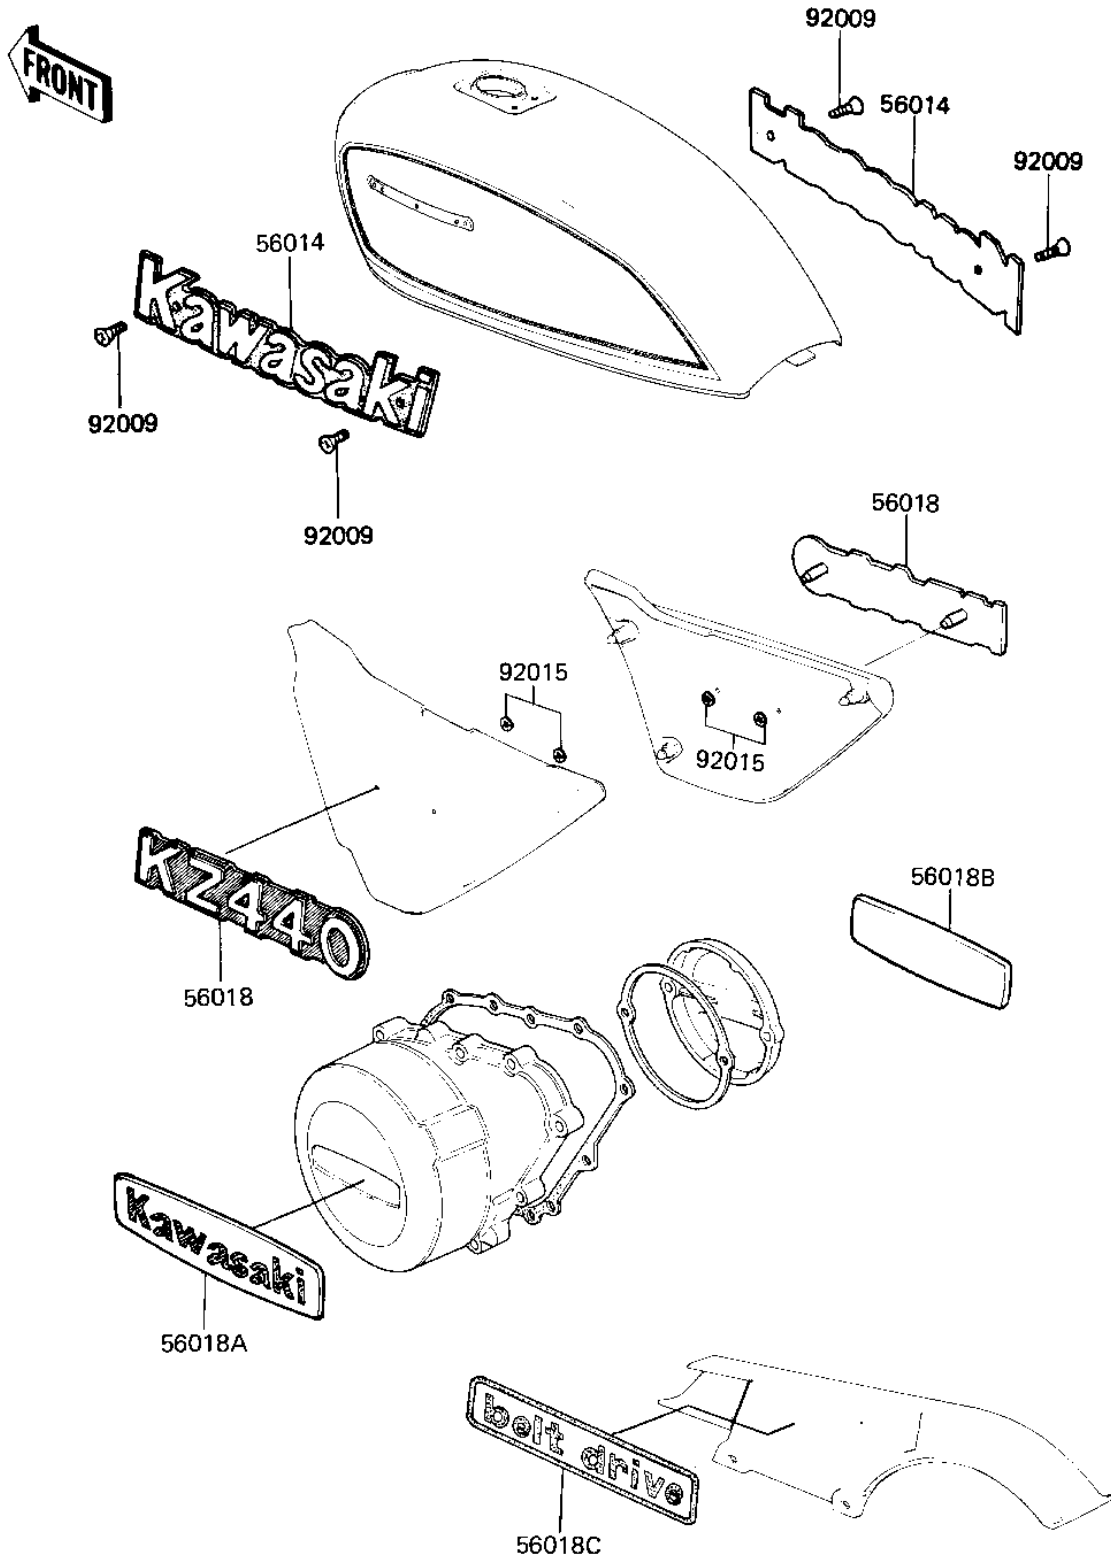

1982 KZ440-G1 PARTS DIAGRAM

LABELS

F2860-0099

1982 KZ440-G1 PARTS LIST

LABELS

ITEM NAME	PART NUMBER	QUANTITY
EMBLEM,FUEL TANK (Ref # 56014)	56014-1042	2
MARK,SIDE COVER (Ref # 56018)	56018-1191	2
MARK,GENERATOR COVER (Ref # 56018A)	56018-1291	1
MARK,GOVERNOR CAP (Ref # 56018B)	56018-1292	1
MARK,DRIVE BELT CASE (Ref # 56018C)	56018-1306	1
SCREW-CSK-CROS (Ref # 92009)	221C0306	4
NUT,LOCK,3MM (Ref # 92015)	92018-005	4