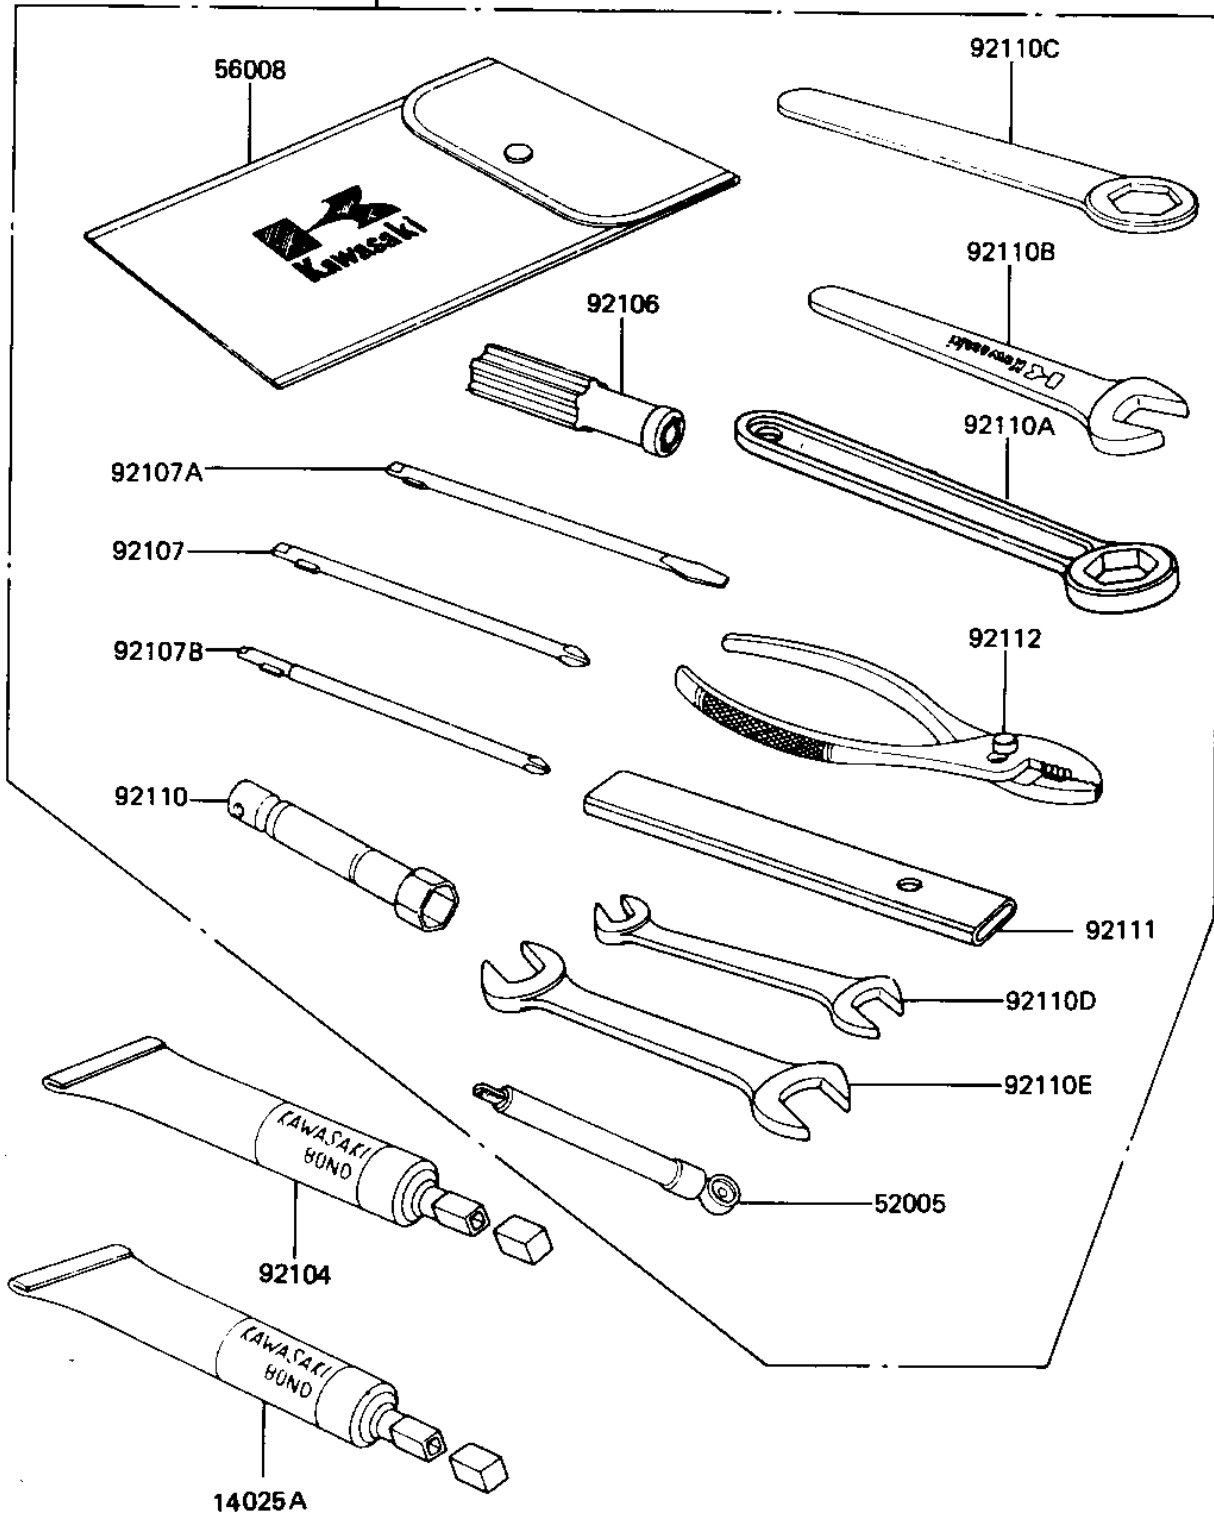

# 1982 KZ440-G1 PARTS DIAGRAM

## OWNER TOOLS

56007

F2810-0001

# 1982 KZ440-G1 PARTS LIST

## OWNER TOOLS

ITEM NAME	PART NUMBER	QUANTITY
BOND,#10 (Ref # 14025A)	56019-120	1
GAUGE,AIR,3.5KG/CM2 (Ref # 52005)	52005-1031	1
TOOLKIT (Ref # 56007)	56007-1071	1
BAG,TOOL (Ref # 56008)	56008-009	1
LIQUID GASKET (Ref # 92104)	92104-002	1
GRIP,SCREW DRIVER (Ref # 92106)	92106-1001	1
TOOL-DRIVER (Ref # 92107)	92107-1052	1
92107-1052 (Canada) (Ref # 92107A)	92107-007	1
92107-1002 (Canada) (Ref # 92107B)	92107-008	1
WRENCH,SPARK PLUG (Ref # 92110)	92108-008	1
TOOL-WRENCH,BOX END,2 (Ref # 92110A)	92110-1147	1
WRENCH,OPEN END,19M/M (Ref # 92110B)	92110-1004	1
TOOL-WRENCH,BOX END,2 (Ref # 92110C)	92110-1148	1
TOOL-WRENCH,OPEN END (Ref # 92110D)	92110-1038	1
TOOL-WRENCH,OPEN END, (Ref # 92110E)	92110-1153	1
TOOL-BAR,BOX END WRENCH (Ref # 92111)	92111-004	1
PLIERS,160MM (Ref # 92112)	92112-003	1