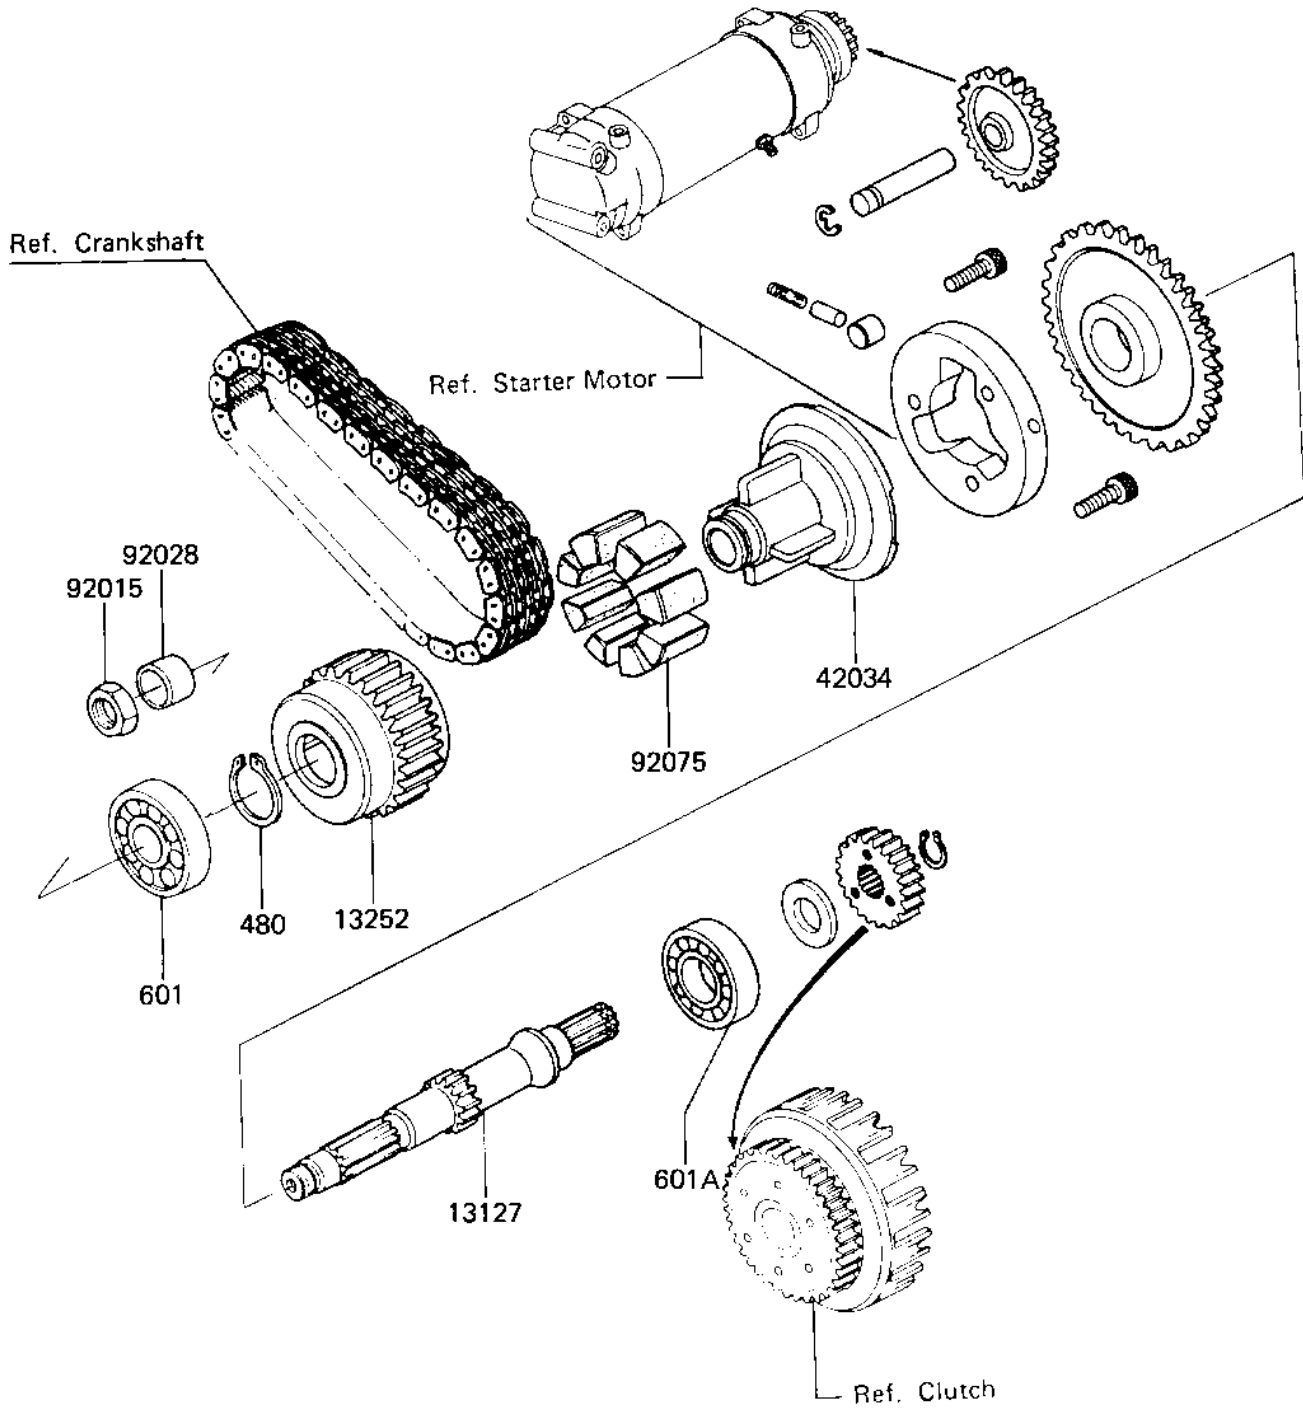

1982 GPz PARTS DIAGRAM

SECONDARY SHAFT

E1322-0001

1982 GPz PARTS LIST

SECONDARY SHAFT

ITEM NAME	PART NUMBER	QUANTITY
SHAFT,SECONDARY (Ref # 13127)	13127-1019	1
COUPLING,OUTER (Ref # 13252)	13252-001	1
COUPLING,INNER (Ref # 42034)	13253-001	1
NUT 18MM (Ref # 92015)	92015-019	1
BUSHING,SECONDARY (Ref # 92028)	92028-1037	1
DAMPER RUBBER (Ref # 92075)	92075-1227	8
CIRCLIP 28MM (Ref # 480)	480J2800	1
BEARING BALL #6205 (Ref # 601)	601B6205	1
BEARING BALL #6305 (Ref # 601A)	601B6305	1