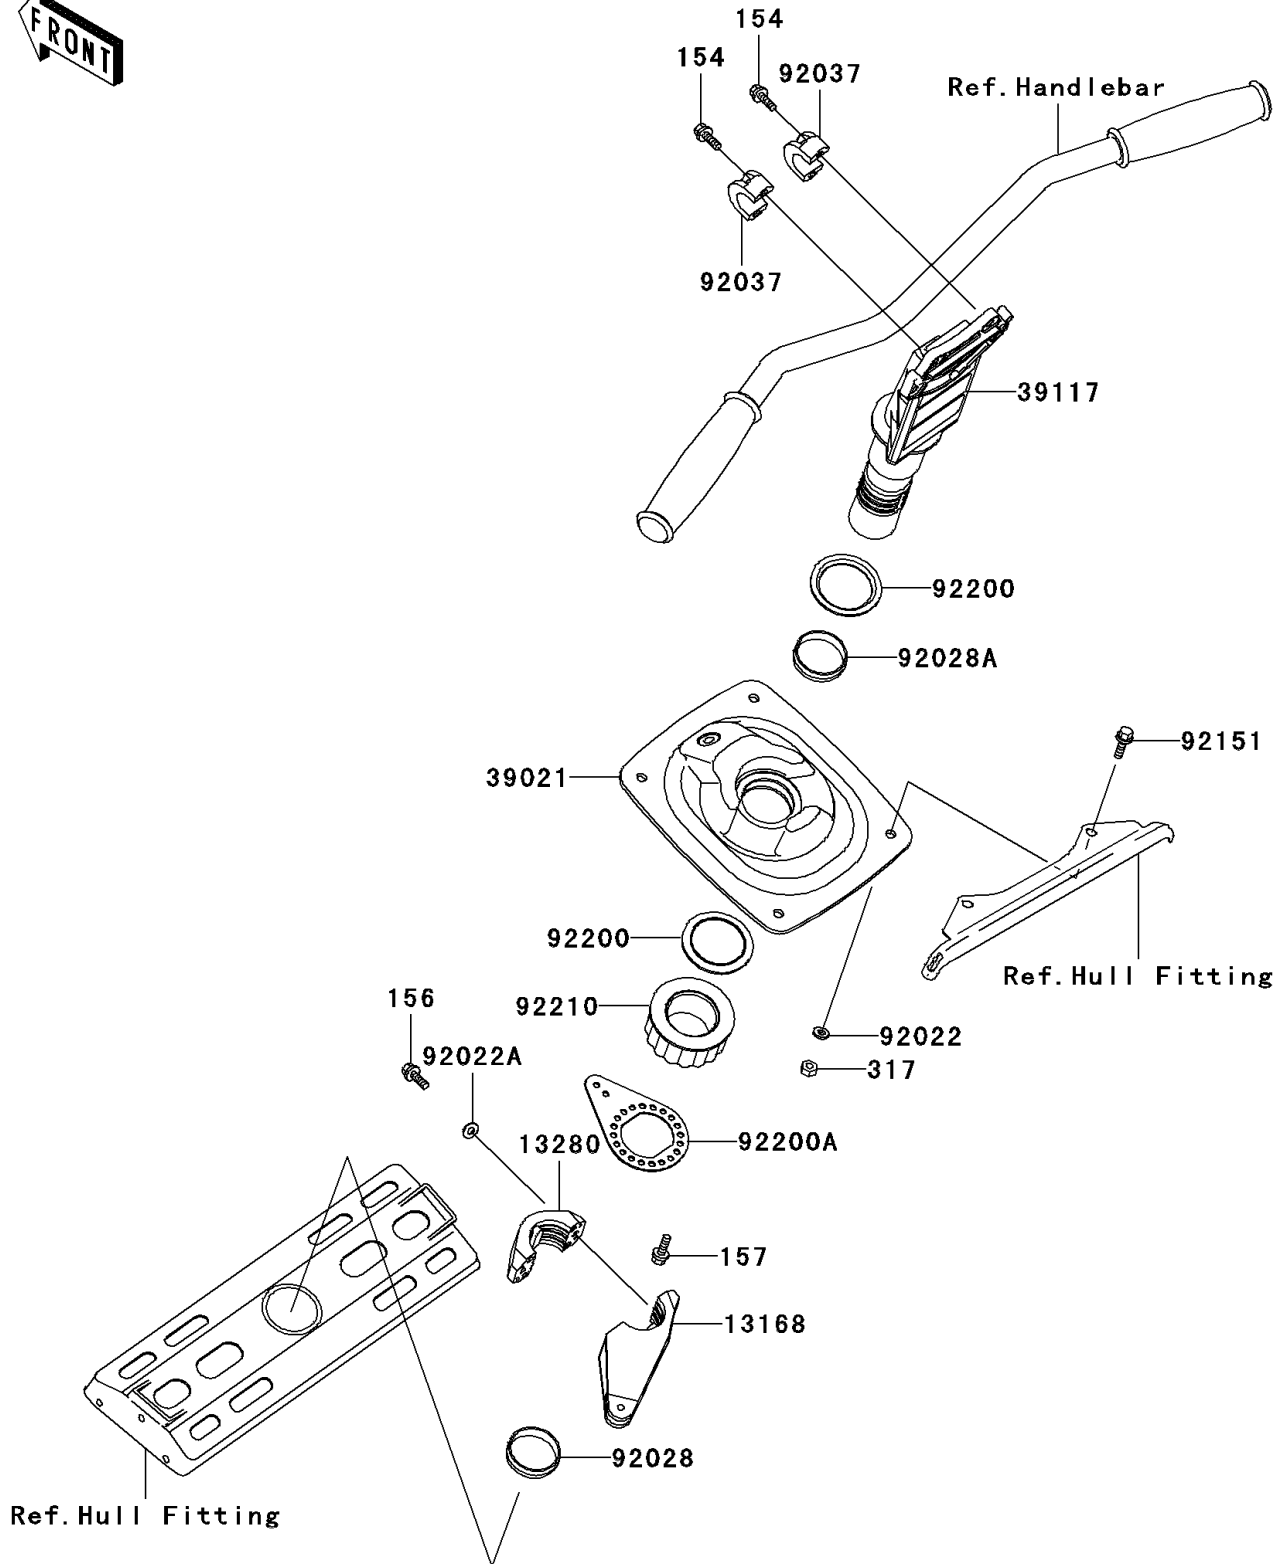

2001 Ultra 130 PARTS DIAGRAM

Handle Pole

F3171

2001 Ultra 130 PARTS LIST

Handle Pole

ITEM NAME	PART NUMBER	QUANTITY
BOLT-WP-SMALL,8X30 (Ref # 154)	154R0830	4
BOLT-WP,6X25 (Ref # 156)	156R0625	2
BOLT-WSP,5X18 (Ref # 157)	157R0518	2
NUT-HEX-SMALL (Ref # 317)	317R0800	4
LEVER (Ref # 13168)	13168-3741	1
HOLDER (Ref # 13280)	13280-3709	1
BRACKET-HANDLE POLE (Ref # 39021)	39021-3711	1
SHAFT-STRG (Ref # 39117)	39117-3712	1
WASHER,8.4X23X2.5 (Ref # 92022)	92022-3744	4
WASHER (Ref # 92022A)	92022-567	2
BUSHING (Ref # 92028)	92028-3761	1
BUSHING (Ref # 92028A)	92028-3764	1
CLAMP,HANDLEBAR (Ref # 92037)	92037-503	2
BOLT,8X30 (Ref # 92151)	92151-3771	4
WASHER (Ref # 92200)	92200-3756	2
WASHER (Ref # 92200A)	92200-3785	1
NUT (Ref # 92210)	92210-3732	1