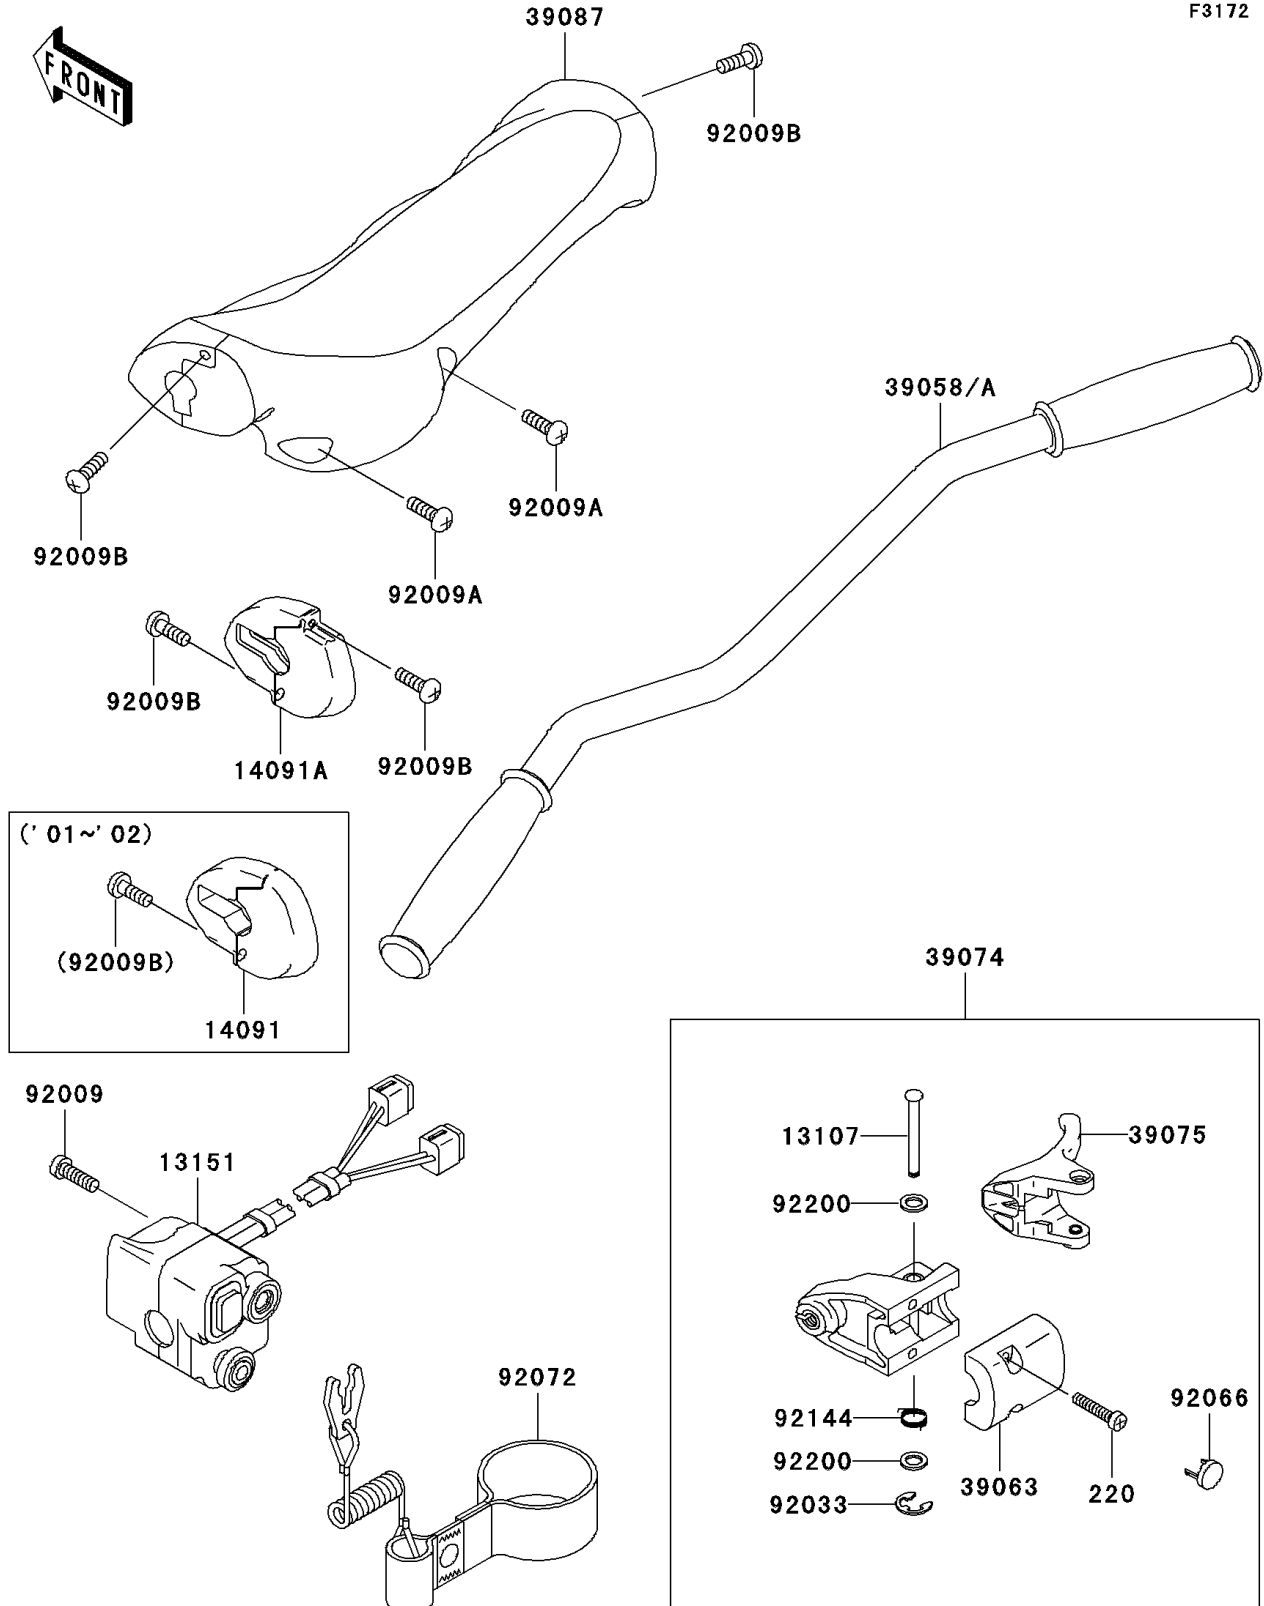

# 2001 Ultra 130 PARTS DIAGRAM

Handlebar

F3172

## 2001 Ultra 130 PARTS LIST

### Handlebar

ITEM NAME	PART NUMBER	QUANTITY
SCREW-PAN-CROSS (Ref # 220)	220R0635	2
SHAFT (Ref # 13107)	13107-3766	1
SWITCH-COMP,STOP&START&TRIM (Ref # 13151)	13151-3733	1
COVER,F.BLACK (Ref # 14091)	14091-3738-6Z	1
HANDLE-COMP,F.BLACK (Ref # 39058)	39058-3733-6Z	1
HOUSING-CONTROL (Ref # 39063)	39063-3724	1
LEVER-ASSY-THROTTLE (Ref # 39074)	39074-3722	1
LEVER-THROTTLE (Ref # 39075)	39075-3715	1
PAD-HANDLE,BLACK (Ref # 39087)	39087-3729-MA	1
SCREW,5X30 (Ref # 92009)	92009-3836	3
SCREW,6X14 (Ref # 92009A)	92009-3851	9
SCREW (Ref # 92009B)	92009-3853	4
RING-SNAP (Ref # 92033)	92033-3723	1
PLUG (Ref # 92066)	92066-3760	2
BAND,TETHER SWITCH (Ref # 92072)	92072-3816	1
SPRING (Ref # 92144)	92144-3749	1
WASHER (Ref # 92200)	92200-3738	2