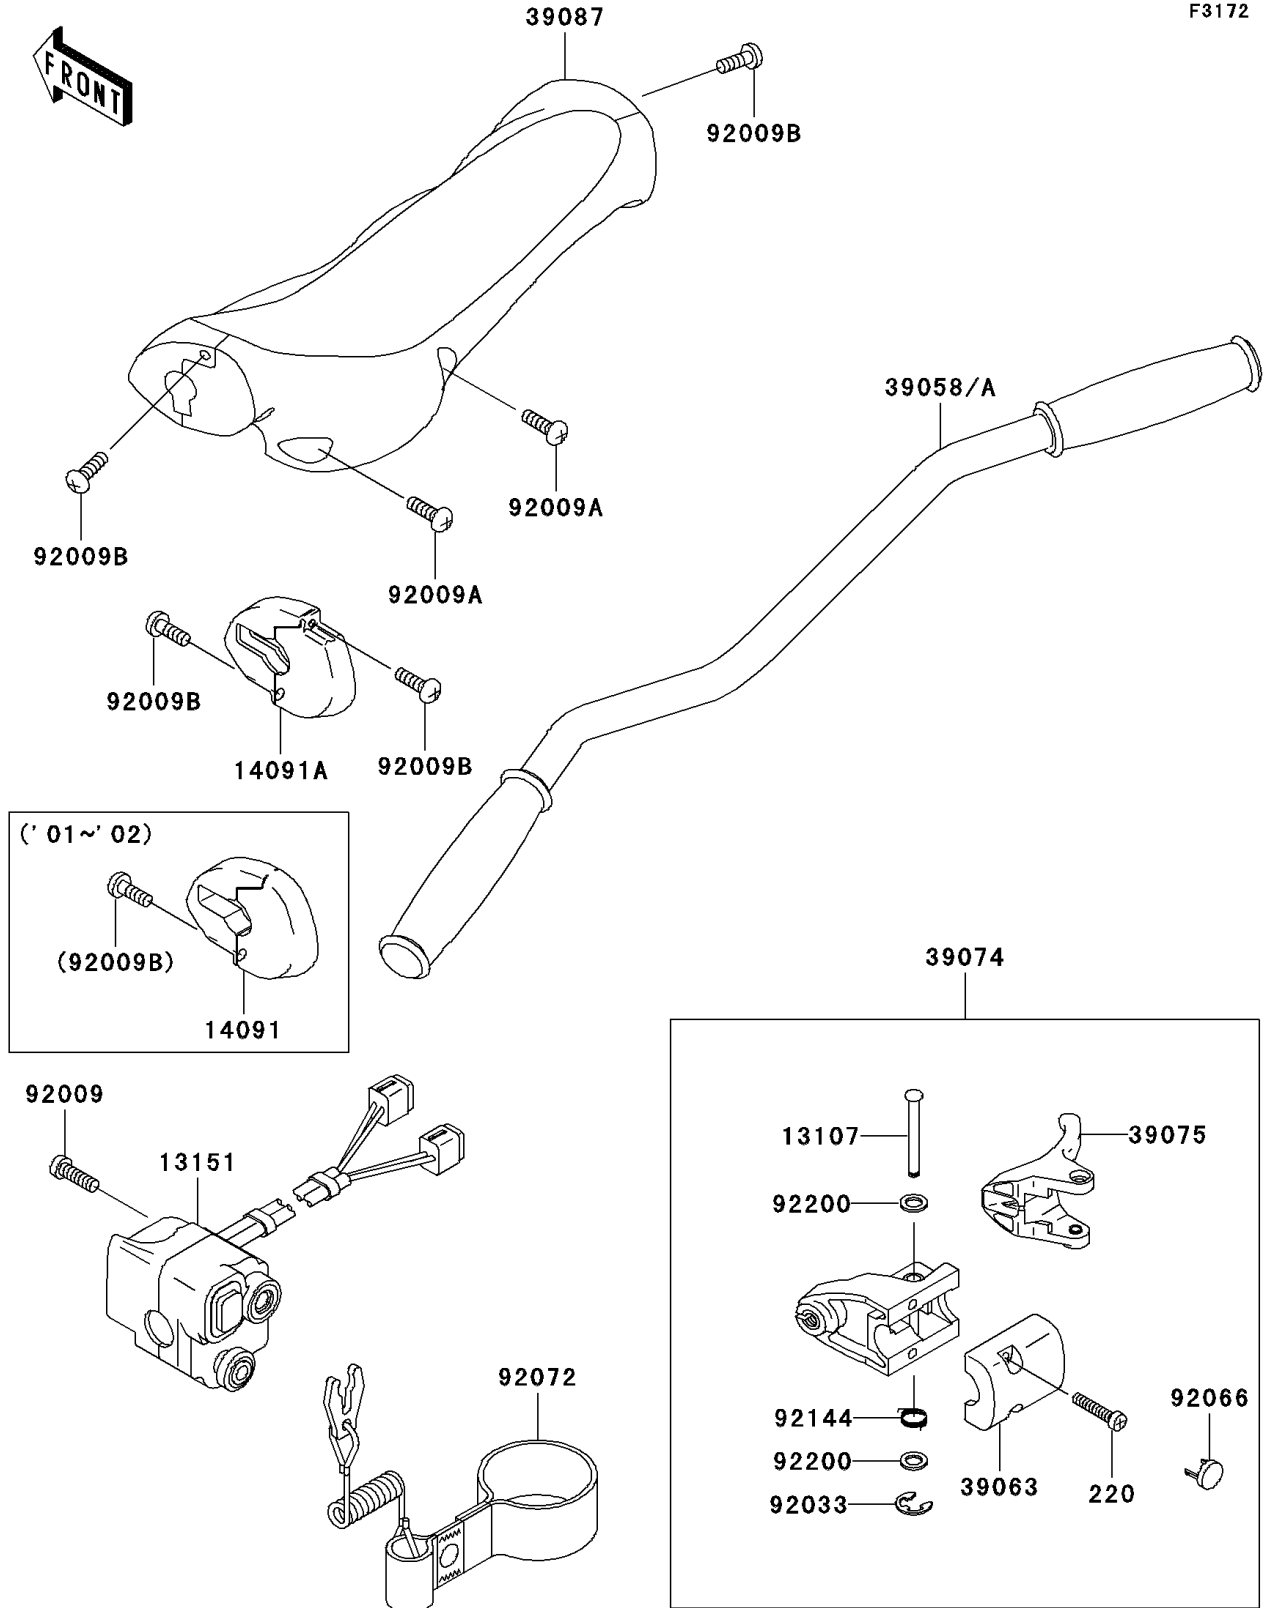

# 2003 Ultra 130 PARTS DIAGRAM

Handlebar

F3172

## 2003 Ultra 130 PARTS LIST

### Handlebar

ITEM NAME	PART NUMBER	QUANTITY
SCREW-PAN-CROSS (Ref # 220)	220R0635	2
SHAFT (Ref # 13107)	13107-3766	1
SWITCH-COMP,STOP&START&TRIM (Ref # 13151)	13151-3733	1
COVER,F.BLACK (Ref # 14091A)	14091-3752-6Z	1
HANDLE-COMP,F.BLACK (Ref # 39058A)	39058-3736-6Z	1
HOUSING-CONTROL (Ref # 39063)	39063-3724	1
LEVER-ASSY-THROTTLE (Ref # 39074)	39074-3722	1
LEVER-THROTTLE (Ref # 39075)	39075-3715	1
PAD-HANDLE,BLACK (Ref # 39087)	39087-3729-MA	1
SCREW,5X30 (Ref # 92009)	92009-3836	3
SCREW,6X14 (Ref # 92009A)	92009-3851	9
SCREW (Ref # 92009B)	92009-3853	4
RING-SNAP (Ref # 92033)	92033-3723	1
PLUG (Ref # 92066)	92066-3760	2
BAND,TETHER SWITCH (Ref # 92072)	92072-3816	1
SPRING (Ref # 92144)	92144-3749	1
WASHER (Ref # 92200)	92200-3738	2