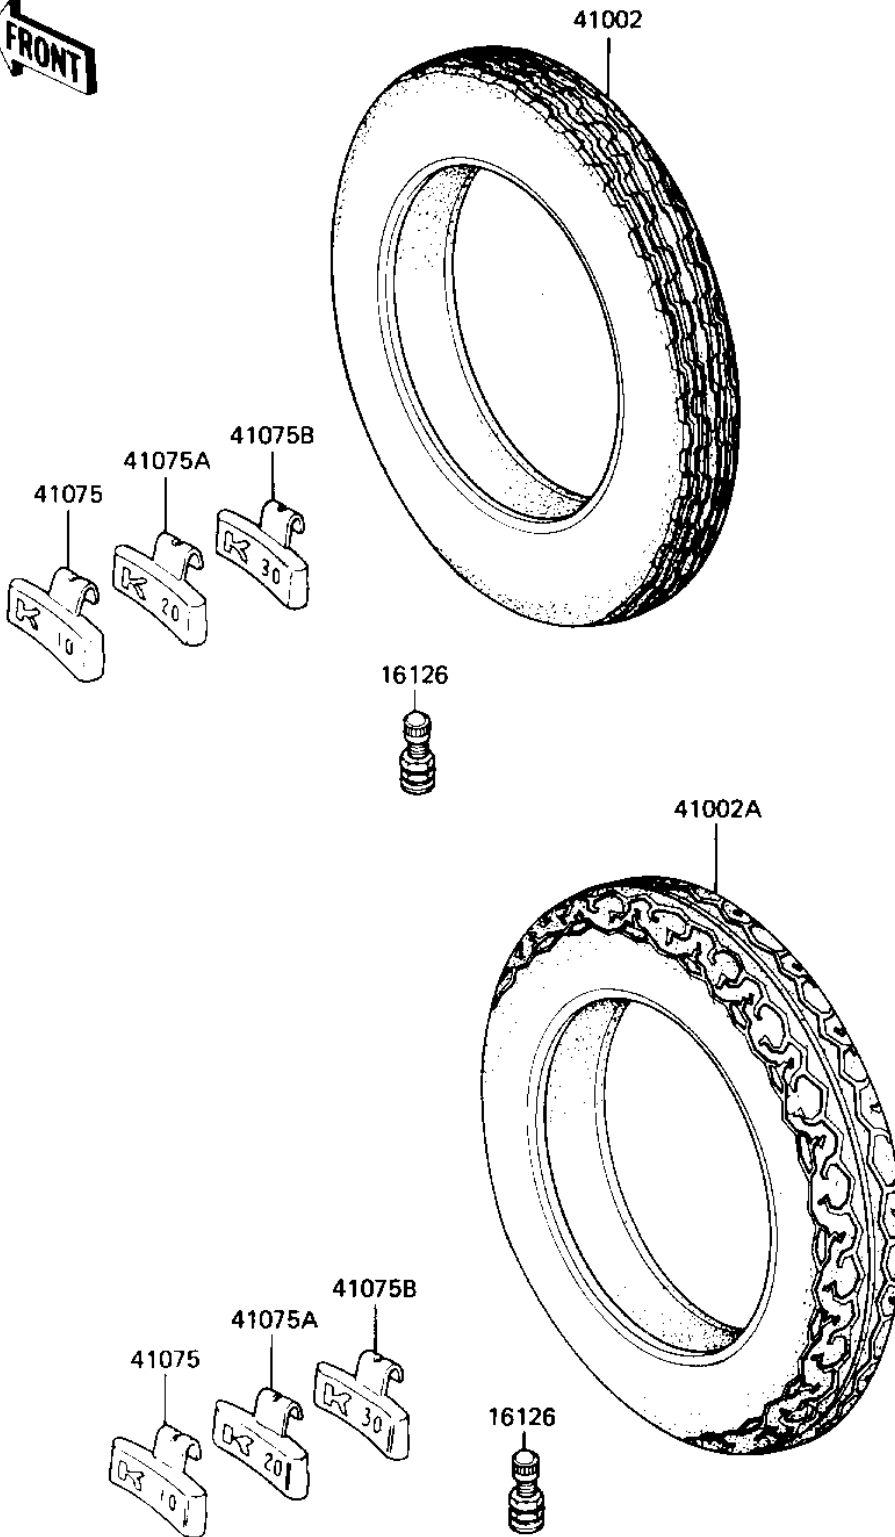

# 1982 GPz PARTS DIAGRAM

TIRES

F2210-0069

# 1982 GPz PARTS LIST

## TIRES

ITEM NAME	PART NUMBER	QUANTITY
VALVE (Ref # 16126)	16126-1136	2
TIRE 100/90-19 F8 F (Ref # 41002)	41002-1254	1
TIRE 120/90-18 K427 R (Ref # 41002A)	41002-1255	1
BALANCER-WHEEL,10G (Ref # 41075)	41075-1011	AR
BALANCER-WHEEL,20G (Ref # 41075A)	41075-1012	AR
BALANCER-WHEEL,30G (Ref # 41075B)	41075-1013	AR