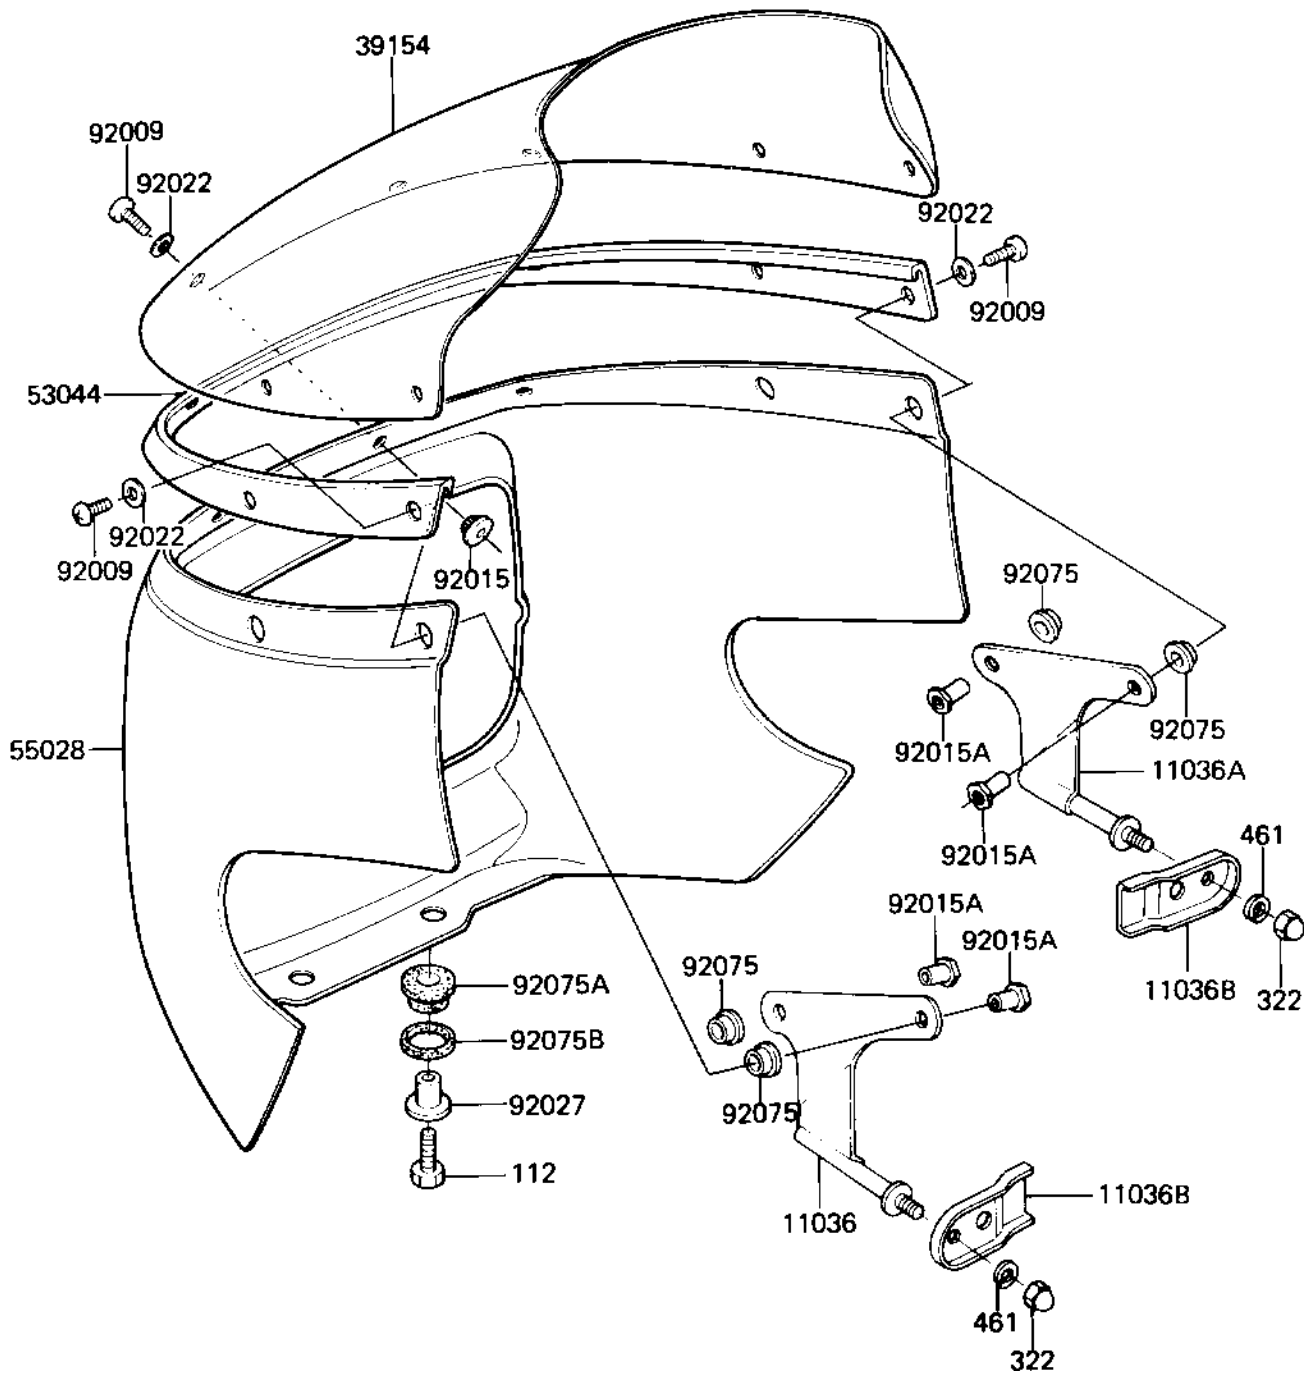

1982 GPz PARTS DIAGRAM

FAIRING

F2871-0005

1982 GPz PARTS LIST

FAIRING

ITEM NAME	PART NUMBER	QUANTITY
BRACKET-A,COWLING,LH, (Ref # 11036)	11036-1349	1
BRACKET-A,COWLING,RH, (Ref # 11036A)	11036-1350	1
BRACKET-A,COWLING (Ref # 11036B)	11036-1439	2
WINDSHIELD (Ref # 39154)	39154-1008	1
TRIM,COWLING (Ref # 53044)	53044-1036	1
COWLING,F.RED (Ref # 55028)	55028-1012-B1	1
SCREW-PAN-CROS,5X12,B (Ref # 92009)	220C0512	7
NUT,5M/M (Ref # 92015)	92015-1025	3
NUT,5MM (Ref # 92015A)	92015-1150	4
WASHER,PLAIN (Ref # 92022)	92022-1038	7
COLLAR,L=13.1,BLACK (Ref # 92027)	92027-1450	2
DAMPER,PILOT LAMP (Ref # 92075)	92075-1138	4
RUBBER,FENDER COVER (Ref # 92075A)	92075-174	2
DAMPER RUBBER (Ref # 92075B)	92075-175	2
BOLT-UPSET,6X25,BLACK (Ref # 112)	112C0625	2
NUT-CAP,6MM,BLACK (Ref # 322)	322C0600	2
WASHER-SPRING,6MM,BLA (Ref # 461)	461K0600	2