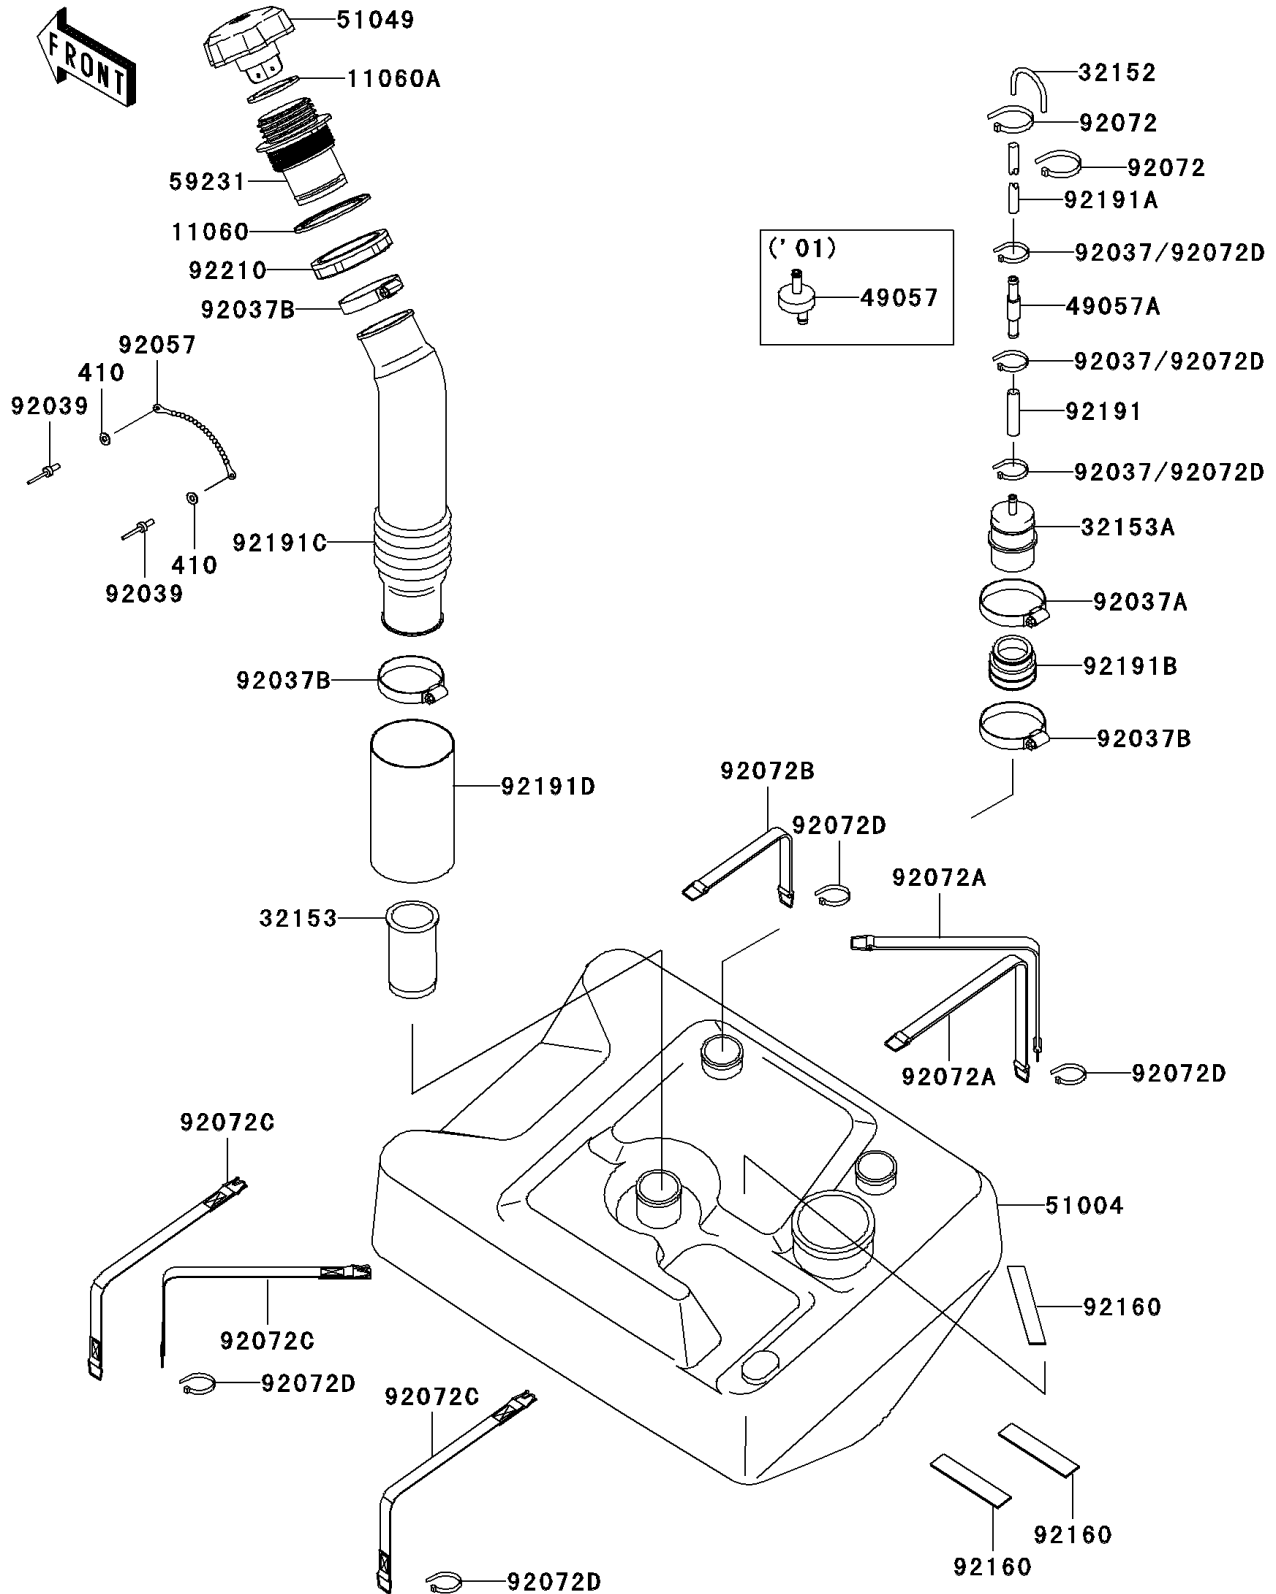

2001 Ultra 130 PARTS DIAGRAM

Fuel Tank

F3173

2001 Ultra 130 PARTS LIST

Fuel Tank

ITEM NAME	PART NUMBER	QUANTITY
W-PLAIN-S,3MM (Ref # 410)	410S0300	2
GASKET,FUEL-FILLER (Ref # 11060)	11060-3780	1
GASKET,FUEL-CAP (Ref # 11060A)	11060-3790	1
PIPE (Ref # 32152)	32152-3705	1
PIPE (Ref # 32153)	32153-3713	1
PIPE (Ref # 32153A)	32153-3714	1
VALVE-RELIEF (Ref # 49057)	49057-3001	1
TANK-FUEL (Ref # 51004)	51004-3734	1
CAP-TANK,FUEL (Ref # 51049)	51049-3722	1
FILLER (Ref # 59231)	59231-3723	1
CLAMP (Ref # 92037)	92037-1173	3
CLAMP (Ref # 92037A)	92037-3009	1
CLAMP (Ref # 92037B)	92037-3738	3
RIVET,3.2X8 (Ref # 92039)	92039-3763	2
CHAIN,L=250 (Ref # 92057)	92057-3708	1
BAND,L=188 (Ref # 92072)	92072-1239	2
BAND (Ref # 92072A)	92072-3845	2
BAND (Ref # 92072B)	92072-3846	1
BAND (Ref # 92072C)	92072-3847	3
BAND,L=99 (Ref # 92072D)	92072-3871	4
DAMPER (Ref # 92160)	92160-3840	3
TUBE,5.8X10.8X100 (Ref # 92191)	92191-3828	1
TUBE,5.8X10.8X570 (Ref # 92191A)	92191-3829	1
TUBE (Ref # 92191B)	92191-3832	1
TUBE,FUEL TANK-FILLER (Ref # 92191C)	92191-3851	1
TUBE,86X89X150 (Ref # 92191D)	92191-3890	1
NUT,FILLER (Ref # 92210)	92210-3751	1