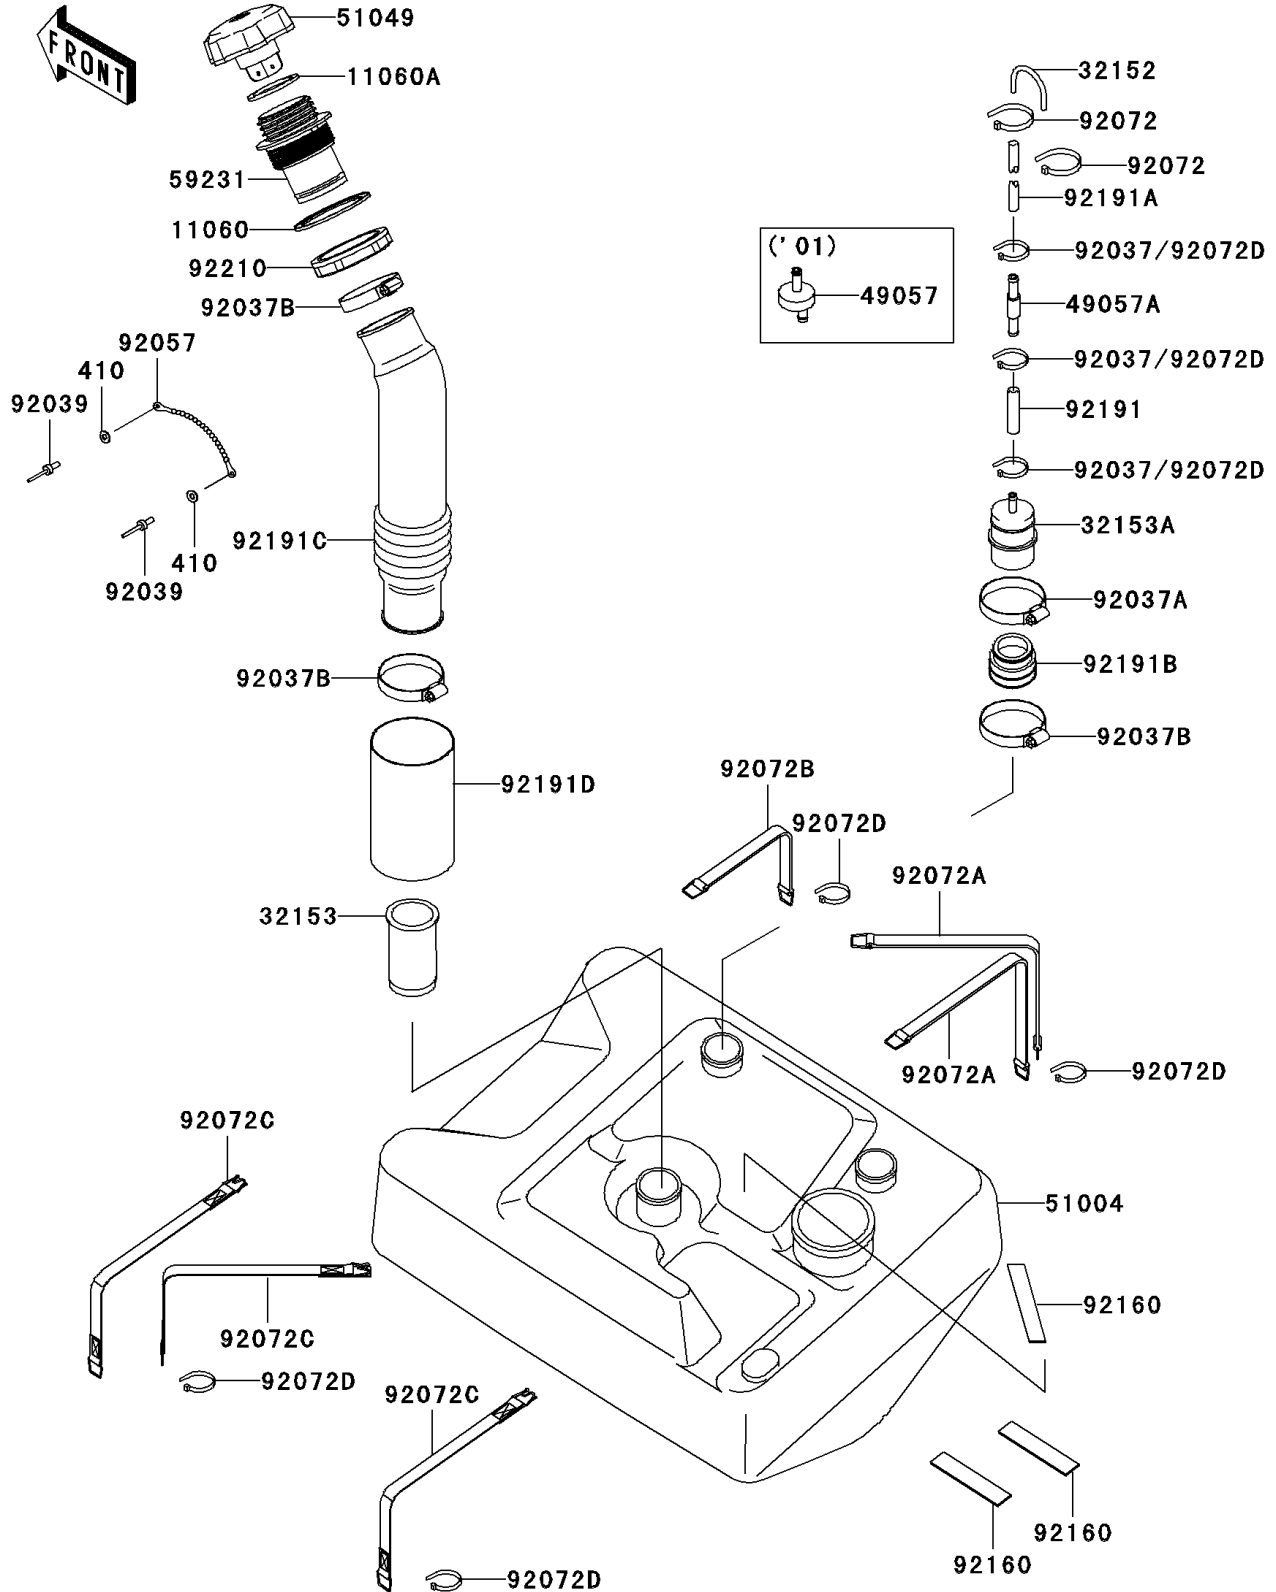

# 2003 Ultra 130 PARTS DIAGRAM

Fuel Tank

F3173

## 2003 Ultra 130 PARTS LIST

### Fuel Tank

ITEM NAME	PART NUMBER	QUANTITY
W-PLAIN-S,3MM (Ref # 410)	410S0300	2
GASKET,FUEL-FILLER (Ref # 11060)	11060-3780	1
GASKET,FUEL-CAP (Ref # 11060A)	11060-3790	1
PIPE (Ref # 32152)	32152-3705	1
PIPE (Ref # 32153)	32153-3713	1
PIPE (Ref # 32153A)	32153-3714	1
VALVE-RELIEF (Ref # 49057A)	49057-3707	1
TANK-FUEL (Ref # 51004)	51004-3734	1
CAP-TANK,FUEL (Ref # 51049)	51049-3722	1
FILLER (Ref # 59231)	59231-3723	1
CLAMP (Ref # 92037A)	92037-3009	1
CLAMP (Ref # 92037B)	92037-3738	3
RIVET,3.2X8 (Ref # 92039)	92039-3763	2
CHAIN,L=250 (Ref # 92057)	92057-3708	1
BAND,L=188 (Ref # 92072)	92072-1239	2
BAND (Ref # 92072A)	92072-3845	2
BAND (Ref # 92072B)	92072-3846	1
BAND (Ref # 92072C)	92072-3847	3
BAND,L=99 (Ref # 92072D)	92072-3871	7
DAMPER (Ref # 92160)	92160-3840	3
TUBE,5.8X10.8X100 (Ref # 92191)	92191-3828	1
TUBE,5.8X10.8X570 (Ref # 92191A)	92191-3829	1
TUBE (Ref # 92191B)	92191-3832	1
TUBE,FUEL TANK-FILLER (Ref # 92191C)	92191-3851	1
TUBE,86X89X150 (Ref # 92191D)	92191-3890	1
NUT,FILLER (Ref # 92210)	92210-3751	1