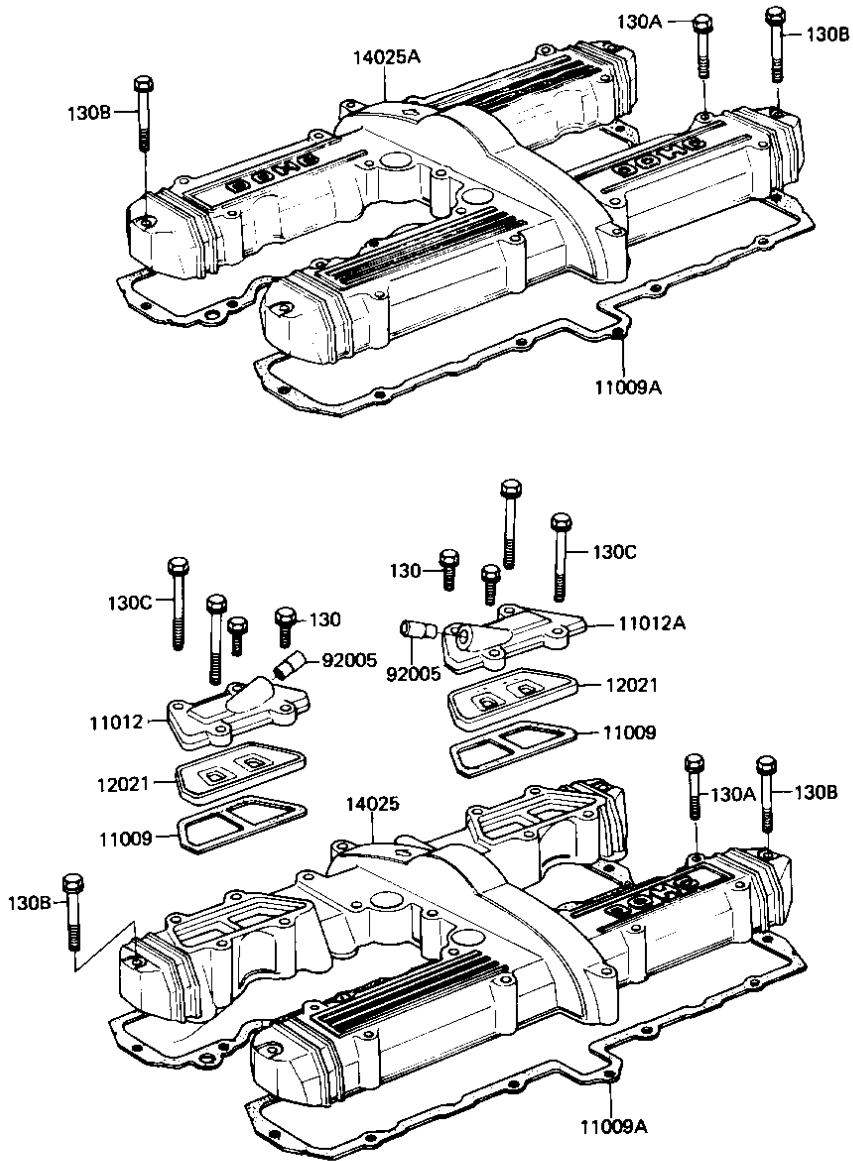

1983 Spectre PARTS DIAGRAM

CYLINDER HEAD COVER

E1112-0036

1983 Spectre PARTS LIST

CYLINDER HEAD COVER

ITEM NAME	PART NUMBER	QUANTITY
GASKET, REED VALVE (Ref # 11009)	11060-1066	2
GASKET, CYLINDER HEAD (Ref # 11009A)	11009-1274	1
CAP, REED VALVE, LH, GO (Ref # 11012)	11012-1229	1
CAP, REED VALVE, RH, GO (Ref # 11012A)	11012-1230	1
VALVE-ASSY-REED (Ref # 12021)	12021-1008	2
COVER, CYLINDER HEAD, (Ref # 14025)	14025-1447	1
COVER, CYLINDER HEAD, GOLD (Cana (Ref # 14025A)	14025-1448	1
FITTING, REED VALVE (Ref # 92005)	92005-1006	2
BOLT, FLANGED, 6X20 (Ref # 130)	130G0620	4
BOLT, FLANGED, 6X40 (Ref # 130A)	130G0640	16
BOLT, FLANGED, 6X45 (Ref # 130B)	130G0645	4
BOLT, FLANGED, 6X65 (Ref # 130C)	130G0665	4