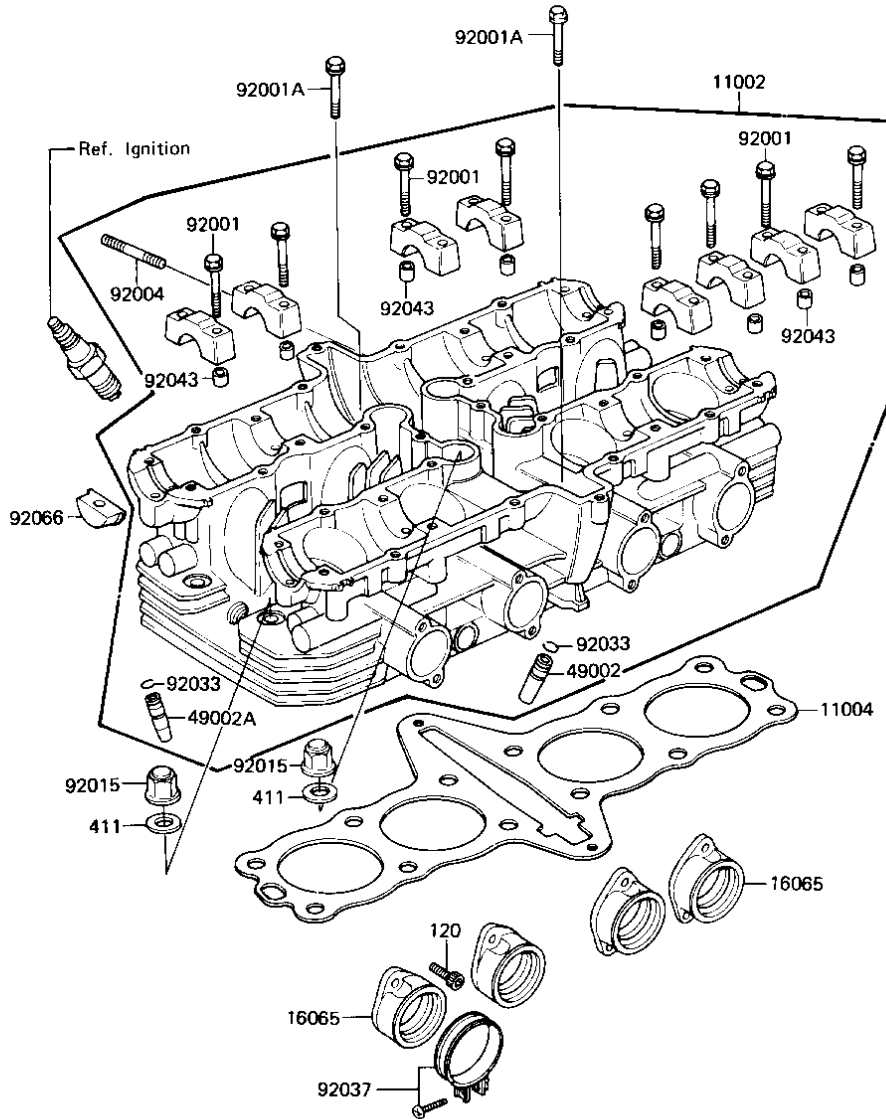

1982 Spectre PARTS DIAGRAM

CYLINDER HEAD

E1111-0077

1982 Spectre PARTS LIST

CYLINDER HEAD

ITEM NAME	PART NUMBER	QUANTITY
HEAD-ASSY-CYLINDER,G (Ref # 11002)	11002-1101	1
GASKET-HEAD,CYLINDER (Ref # 11004)	11004-1107	1
HOLDER-CARBURETOR (Ref # 16065)	16065-1132	4
GUIDE,INLET VALVE (Ref # 49002)	12013-009	4
GUIDE,EXHAUST VALVE (Ref # 49002A)	49002-1002	4
BOLT,FLANGED,6X38 (Ref # 92001)	92001-1105	16
BOLT,FLANGED,8X43 (Ref # 92001A)	92001-1445	2
STUD,6X27 (Ref # 92004)	92004-066	8
NUT,CYLINDER HEAD (Ref # 92015)	92015-076	12
CIRCLIP-VALVE (Ref # 92033)	92036-023	8
CLAMP-INLET PIPE (Ref # 92037)	92037-061	4
CLAMP-INLET PIPE (Ref # 92043)	92037-061	16
PLUG,CAMSHAFT,11.35X (Ref # 92066)	92066-1111	4
BOLT-SOCKET,6X16,BLA (Ref # 120)	120S0616	8
WASHER PLAIN 10MM (Ref # 411)	411B1000	12