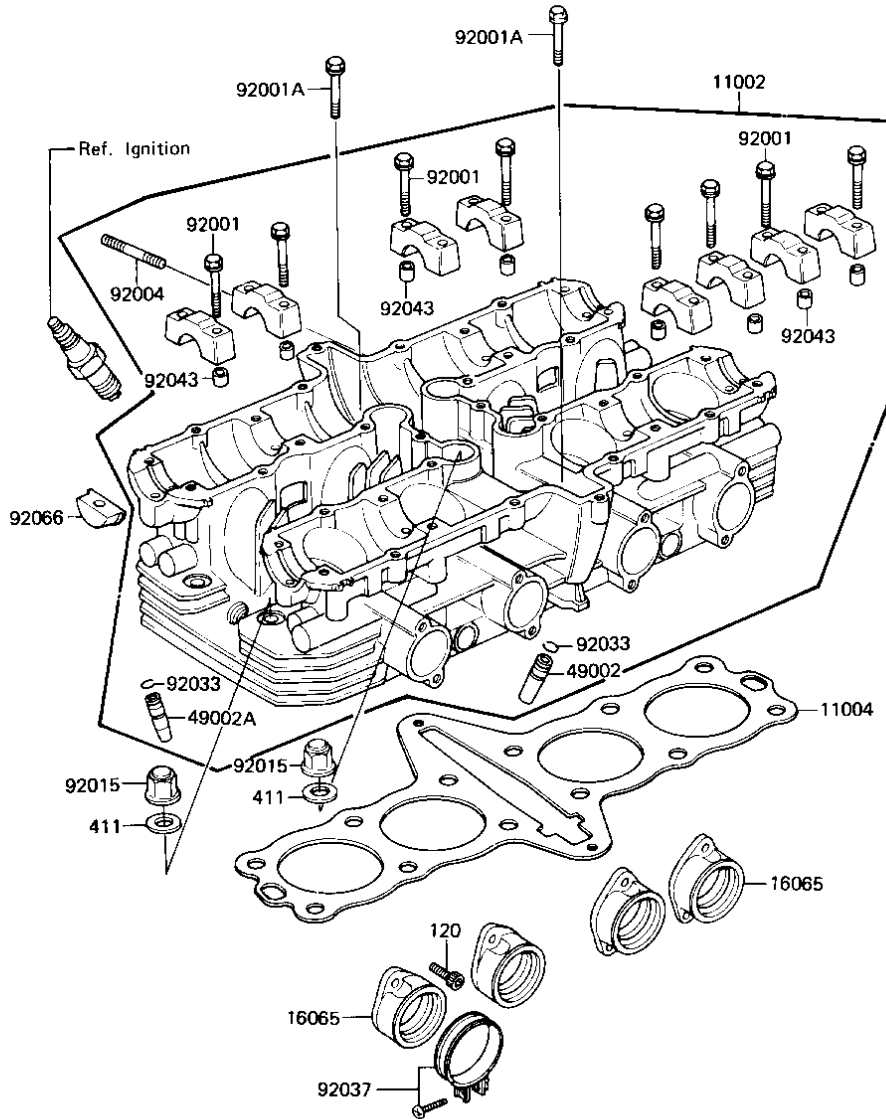

1983 Spectre PARTS DIAGRAM

CYLINDER HEAD

E1111-0077

1983 Spectre PARTS LIST

CYLINDER HEAD

ITEM NAME	PART NUMBER	QUANTITY
HEAD-ASSY-CYLINDER,G (Ref # 11002)	11002-1101	1
GASKET-HEAD,CYLINDER (Ref # 11004)	11004-1107	1
HOLDER-CARBURETOR (Ref # 16065)	16065-1132	4
GUIDE,INLET VALVE (Ref # 49002)	12013-009	4
GUIDE,EXHAUST VALVE (Ref # 49002A)	49002-1002	4
BOLT,FLANGED,6X38 (Ref # 92001)	92001-1105	16
BOLT,FLANGED,8X43 (Ref # 92001A)	92001-1445	2
STUD,6X27 (Ref # 92004)	92004-066	8
NUT,CYLINDER HEAD (Ref # 92015)	92015-076	12
CIRCLIP-VALVE (Ref # 92033)	92036-023	8
CLAMP-INLET PIPE (Ref # 92037)	92037-061	4
CLAMP-INLET PIPE (Ref # 92043)	92037-061	16
PLUG,CAMSHAFT,11.35X (Ref # 92066)	92066-1111	4
BOLT-SOCKET,6X16,BLA (Ref # 120)	120S0616	8
WASHER PLAIN 10MM (Ref # 411)	411B1000	12