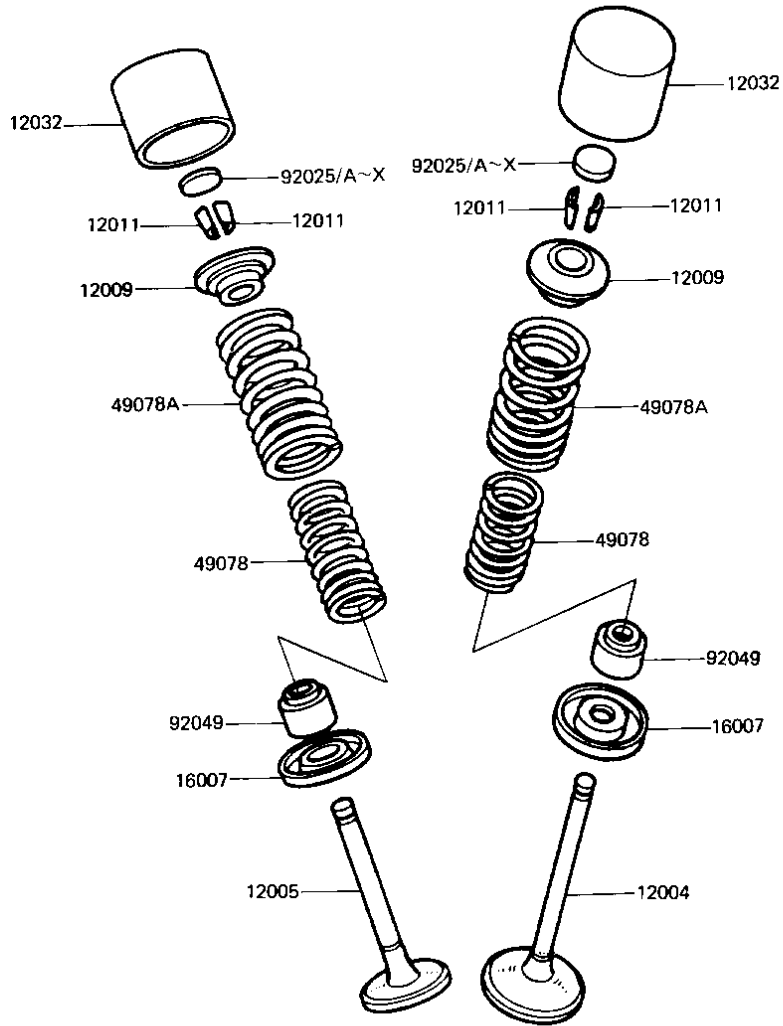

1982 Spectre PARTS DIAGRAM

VALVES

E1210-0002

1982 Spectre PARTS LIST

VALVES

ITEM NAME	PART NUMBER	QUANTITY
VALVE-INTAKE (Ref # 12004)	12004-1058	4
VALVE,EXHAUST (Ref # 12005)	12005-1006	4
RETAINER,VALVE SPRIN (Ref # 12009)	12009-008	8
SPLIT KEEPER (Ref # 12011)	12011-004	16
TAPPET (Ref # 12032)	12032-1001	8
SEAT-SPRING,VALVE (Ref # 16007)	16007-1024	8
SPRING,VALVE,INNER (Ref # 49078)	49078-1001	8
SPRING,VALVE,OUTER (Ref # 49078A)	49078-1002	8
SHIM,2.007 (Ref # 92025)	92025-1090	AR
SHIM,2.05T (Ref # 92025A)	92025-1091	AR
SHIM,2.10T (Ref # 92025B)	92025-1092	AR
SHIM,2.15T (Ref # 92025C)	92025-1093	AR
SHIM,2.20T (Ref # 92025D)	92025-1094	AR
SHIM,2.25T (Ref # 92025E)	92025-1095	AR
SHIM,2.30T (Ref # 92025F)	92025-1096	AR
SHIM,2.35T (Ref # 92025G)	92025-1097	AR
SHIM,2.40T (Ref # 92025H)	92025-1098	AR
SHIM,2.45T (Ref # 92025I)	92025-1099	AR
SHIM,2.50T (Ref # 92025J)	92025-1100	AR
SHIM T2.55 (Ref # 92025K)	92025-1101	AR
SHIM,2.60T (Ref # 92025L)	92025-1102	AR
SHIM,2.65T (Ref # 92025M)	92025-1103	AR
SHIM,2.70T (Ref # 92025N)	92025-1104	AR
SHIM,2.75T (Ref # 92025O)	92025-1105	AR
SHIM,2.80T (Ref # 92025P)	92025-1106	AR
SHIM,2.85T (Ref # 92025Q)	92025-1107	AR
SHIM,2.90T (Ref # 92025R)	92025-1108	AR
SHIM,2.95 (Ref # 92025S)	92025-1109	AR
SHIM,3.00T (Ref # 92025T)	92025-1110	AR

1982 Spectre PARTS LIST

VALVES

ITEM NAME	PART NUMBER	QUANTITY
SHIM,3.05T (Ref # 92025U)	92025-1111	AR
SHIM,3.10T (Ref # 92025V)	92025-1112	AR
SHIM,3.15T (Ref # 92025W)	92025-1113	AR
SHIM,3.20T (Ref # 92025X)	92025-1114	AR
OIL SEAL,RV37129.5 (Ref # 92049)	92049-016	8