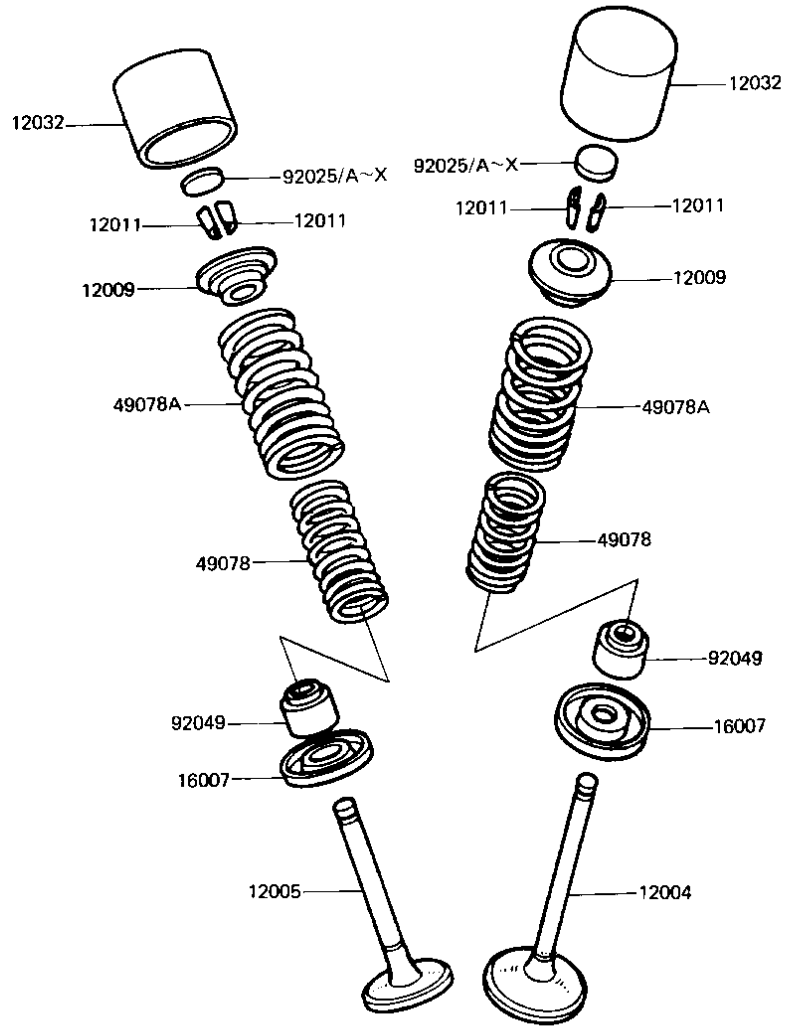

# 1983 Spectre PARTS DIAGRAM

VALVES

E1210-0002

## VALVES

ITEM NAME	PART NUMBER	QUANTITY
VALVE-INTAKE (Ref # 12004)	12004-1058	4
VALVE,EXHAUST (Ref # 12005)	12005-1006	4
RETAINER,VALVE SPRIN (Ref # 12009)	12009-008	8
SPLIT KEEPER (Ref # 12011)	12011-004	16
TAPPET (Ref # 12032)	12032-1001	8
SEAT-SPRING,VALVE (Ref # 16007)	16007-1024	8
SPRING,VALVE,INNER (Ref # 49078)	49078-1001	8
SPRING,VALVE,OUTER (Ref # 49078A)	49078-1002	8
SHIM,2.007 (Ref # 92025)	92025-1090	AR
SHIM,2.05T (Ref # 92025A)	92025-1091	AR
SHIM,2.10T (Ref # 92025B)	92025-1092	AR
SHIM,2.15T (Ref # 92025C)	92025-1093	AR
SHIM,2.20T (Ref # 92025D)	92025-1094	AR
SHIM,2.25T (Ref # 92025E)	92025-1095	AR
SHIM,2.30T (Ref # 92025F)	92025-1096	AR
SHIM,2.35T (Ref # 92025G)	92025-1097	AR
SHIM,2.40T (Ref # 92025H)	92025-1098	AR
SHIM,2.45T (Ref # 92025I)	92025-1099	AR
SHIM,2.50T (Ref # 92025J)	92025-1100	AR
SHIM T2.55 (Ref # 92025K)	92025-1101	AR
SHIM,2.60T (Ref # 92025L)	92025-1102	AR
SHIM,2.65T (Ref # 92025M)	92025-1103	AR
SHIM,2.70T (Ref # 92025N)	92025-1104	AR
SHIM,2.75T (Ref # 92025O)	92025-1105	AR
SHIM,2.80T (Ref # 92025P)	92025-1106	AR
SHIM,2.85T (Ref # 92025Q)	92025-1107	AR
SHIM,2.90T (Ref # 92025R)	92025-1108	AR
SHIM,2.95 (Ref # 92025S)	92025-1109	AR
SHIM,3.00T (Ref # 92025T)	92025-1110	AR

# 1983 Spectre PARTS LIST

## VALVES

ITEM NAME	PART NUMBER	QUANTITY
SHIM,3.05T (Ref # 92025U)	92025-1111	AR
SHIM,3.10T (Ref # 92025V)	92025-1112	AR
SHIM,3.15T (Ref # 92025W)	92025-1113	AR
SHIM,3.20T (Ref # 92025X)	92025-1114	AR
OIL SEAL,RV37129.5 (Ref # 92049)	92049-016	8