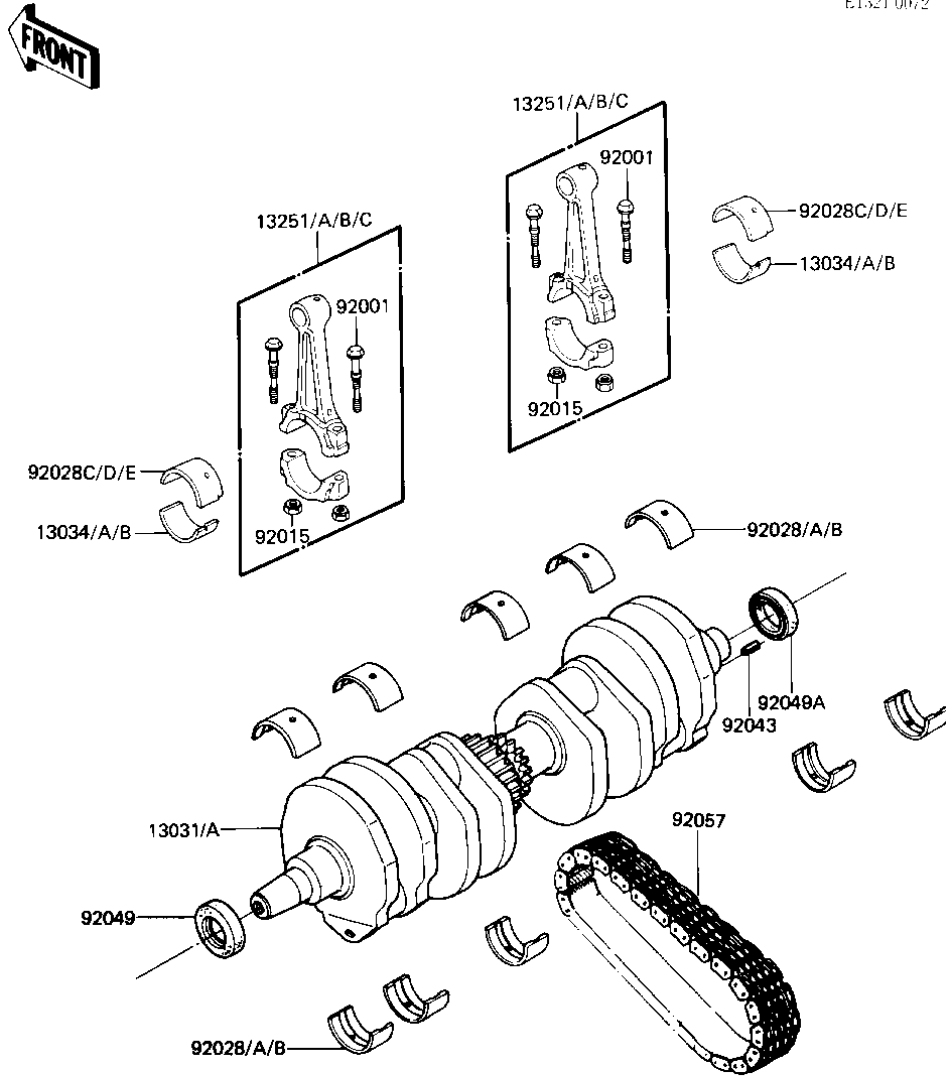

# 1983 Spectre PARTS DIAGRAM

## CRANKSHAFT

E1321 0072

# 1983 Spectre PARTS LIST

## CRANKSHAFT

ITEM NAME	PART NUMBER	QUANTITY
CRANKSHAFT ASSY (Ref # 13031)	13031-1028	1
CRANKSHAFT-COMP (Ref # 13031A)	13031-1314	1
METAL,CONNECT ROD BR (Ref # 13034)	13034-050	4
METAL,CONNECT ROD BR (Ref # 13034A)	13034-051	4
METAL,CONNECT ROD BR (Ref # 13034B)	13034-052	4
ROD-ASSY-CONNECTING, (Ref # 13251)	13251-1009-II	4
ROD-ASSY-CONNECTING, (Ref # 13251A)	13251-1009-II	4
ROD-ASSY-CONNECTING, (Ref # 13251B)	13251-1009-JJ	4
CONNECTING ROD ASSY, (Ref # 13251C)	13251-1007-KK	4
BOLT,CONNECTING ROD, (Ref # 92001)	92001-1887	8
NUT,FLANGED,8MM (Ref # 92015)	92015-1311	8
BUSHING,CRANKSHAFT (Ref # 92028)	92028-1100	10
BUSHING,CRANKSHAFT (Ref # 92028A)	92028-1101	10
BUSHING,CRANKSHAFT (Ref # 92028B)	92028-1102	10
BUSHING,CONNECTING R (Ref # 92028C)	92028-1156	4
BUSHING,CONNECTING R (Ref # 92028D)	92028-1157	4
BUSHING,CONNECTING R (Ref # 92028E)	92028-1158	4
PIN-SPRING,4X8 (Ref # 92043)	555A0408	1
OIL SEAL,HSCY22397 (Ref # 92049)	92050-080	1
OIL SEAL,HSCY25397 (Ref # 92049A)	92050-081	1
CHAIN,PRIMARY 52L (Ref # 92057)	13122-007	1