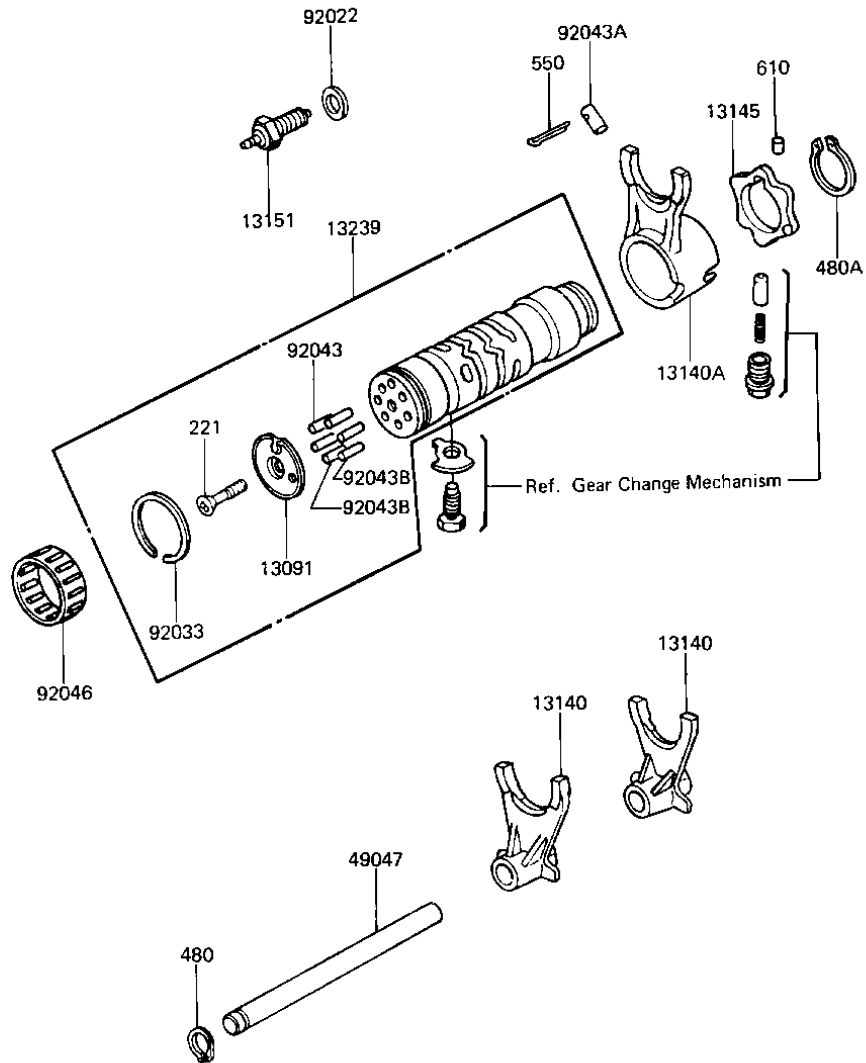

1983 Spectre PARTS DIAGRAM

GEAR CHANGE DRUM & FORKS

E1362-0003

1983 Spectre PARTS LIST

GEAR CHANGE DRUM & FORKS

ITEM NAME	PART NUMBER	QUANTITY
HOLDER,CHANGE DRUM P (Ref # 13091)	13091-1104	1
SHIFT FORK,LOW,2&3RD (Ref # 13140)	13140-1008	2
SHIFT FORK,4TH & TOP (Ref # 13140A)	13140-1009	1
CAM-CHANGE DRUM (Ref # 13145)	13145-1058	1
SWITCH,NEUTRAL (Ref # 13151)	13151-1007	1
DRUM-ASSY-CHANGE (Ref # 13239)	13239-1069	1
ROD-SHIFT (Ref # 49047)	49047-5003	1
GASKET CHECK VALVE (Ref # 92022)	92065-058	1
CIRCLIP,37MM (Ref # 92033)	92033-035	1
PIN GEAR CHANGE DRUM (Ref # 92043)	92042-014	1
DOWEL PIN,8X18 (Ref # 92043A)	92042-021	1
PIN,GEAR CHNGE DRUM (Ref # 92043B)	92042-030	5
BRG,NEDL,37BTM4312 (Ref # 92046)	92046-051	1
SCREW CNTSNK HD 6X20 (Ref # 221)	221B0620	1
CIRCLIP 12MM (Ref # 480)	480J1200	1
CIRCLIP,30MM (Ref # 480A)	480J3000	1
PIN COTTER 3.0X20 (Ref # 550)	550D3020	1
PIN-DOWEL,4X6 (Ref # 610)	610A0406	1